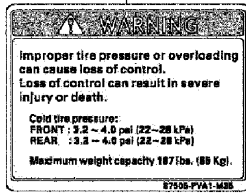

2023 KFX® 90

PARTS DIAGRAM

Labels

F2860

56071D