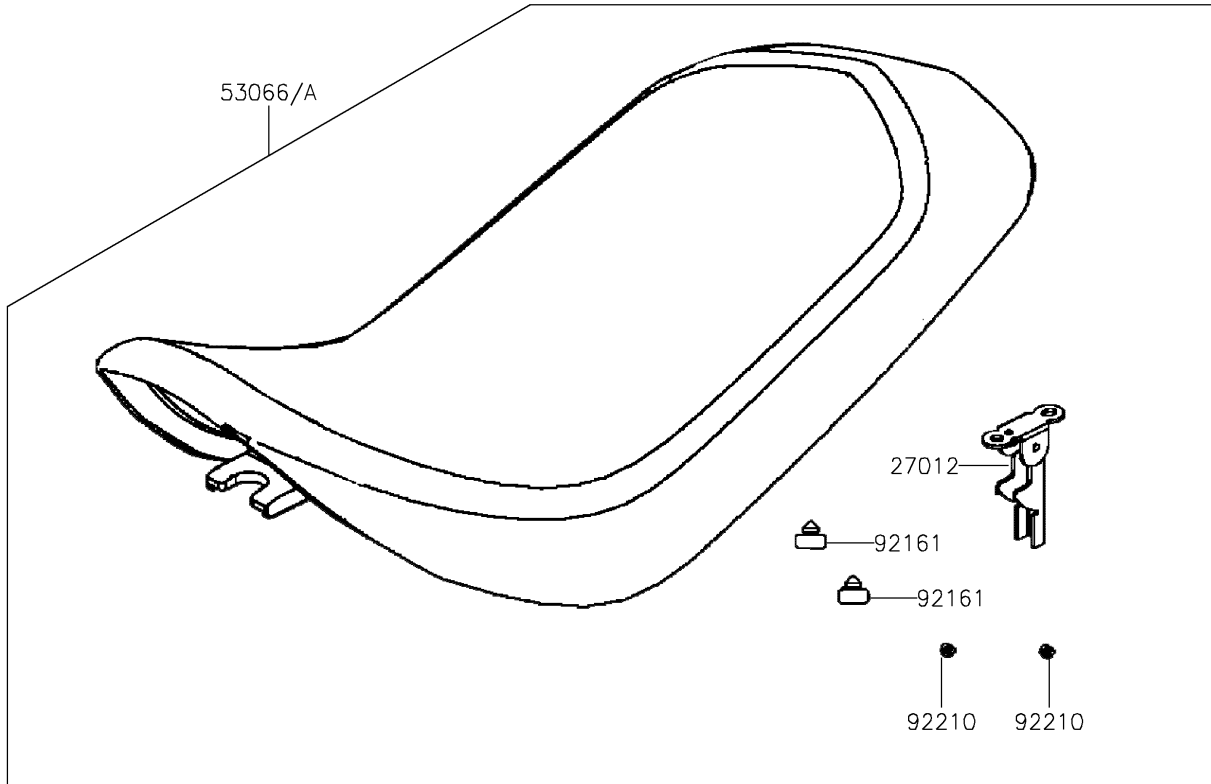

# 2023 KFX® 90 PARTS DIAGRAM

Seat

F2510

## 2023 KFX® 90 PARTS LIST

### Seat

ITEM NAME	PART NUMBER	QUANTITY
HOOK,SEAT LOCK (Ref # 27012)	27012-Y001	1
GAUGE,AIR (Ref # 52005)	52005-Y001	1
SEAT-ASSY (Ref # 53066)	53066-Y009	1
TOOL-KIT (Ref # 56007)	56007-Y001	1
BAND,TOOL (Ref # 92072)	92072-Y002	1
DAMPER (Ref # 92161)	92161-Y004	2
NUT,6MM (Ref # 92210)	92210-Y027	2