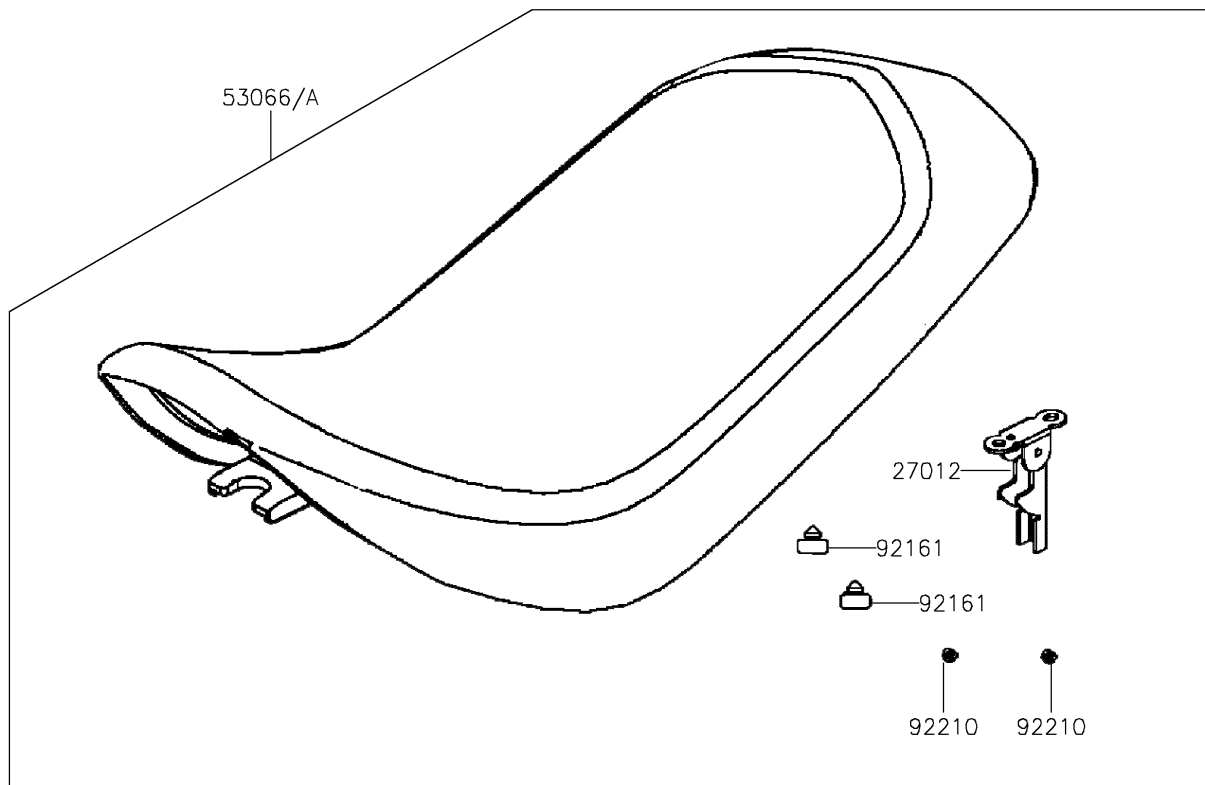

2023 KFX[®] 90

PARTS DIAGRAM

Seat

F2510

2023 KFX[®] 90

PARTS LIST

Seat

ITEM NAME	PART NUMBER	QUANTITY
HOOK,SEAT LOCK (Ref # 27012)	27012-Y001	1
GAUGE,AIR (Ref # 52005)	52005-Y001	1
SEAT-ASSY (Ref # 53066)	53066-Y009	1
TOOL-KIT (Ref # 56007)	56007-Y001	1
BAND,TOOL (Ref # 92072)	92072-Y002	1
DAMPER (Ref # 92161)	92161-Y004	2
NUT,6MM (Ref # 92210)	92210-Y027	2