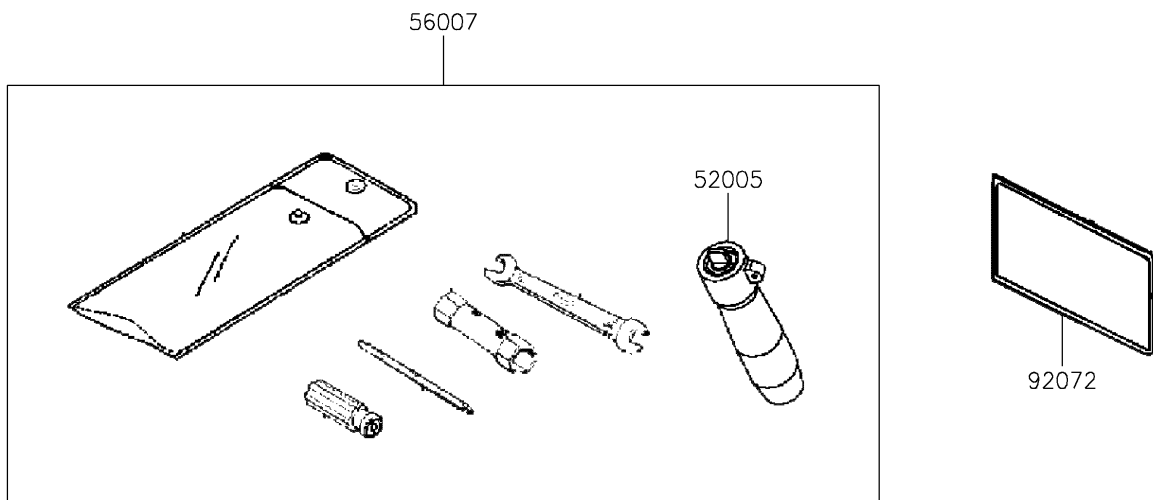

# 2023 KFX® 90 PARTS DIAGRAM

Seat

F2510

### Seat

ITEM NAME	PART NUMBER	QUANTITY
HOOK,SEAT LOCK (Ref # 27012)	27012-Y001	1
GAUGE,AIR (Ref # 52005)	52005-Y001	1
SEAT-ASSY (Ref # 53066)	53066-Y009	1
TOOL-KIT (Ref # 56007)	56007-Y001	1
BAND,TOOL (Ref # 92072)	92072-Y002	1
DAMPER (Ref # 92161)	92161-Y004	2
NUT,6MM (Ref # 92210)	92210-Y027	2