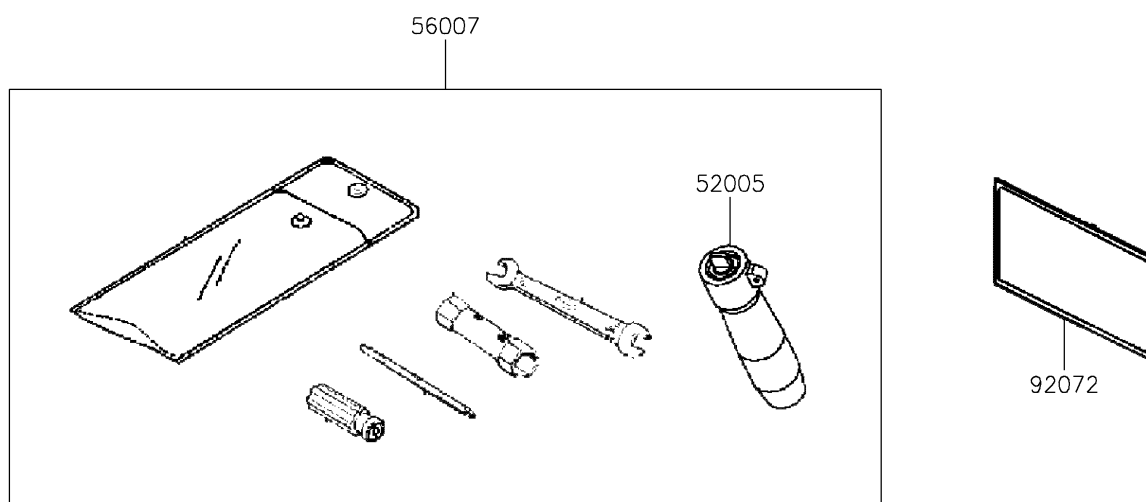

2023 KFX[®] 90

PARTS DIAGRAM

Seat

F2510

2023 KFX[®] 90

PARTS LIST

Seat

ITEM NAME	PART NUMBER	QUANTITY
HOOK,SEAT LOCK (Ref # 27012)	27012-Y001	1
GAUGE,AIR (Ref # 52005)	52005-Y001	1
SEAT-ASSY (Ref # 53066)	53066-Y009	1
TOOL-KIT (Ref # 56007)	56007-Y001	1
BAND,TOOL (Ref # 92072)	92072-Y002	1
DAMPER (Ref # 92161)	92161-Y004	2
NUT,6MM (Ref # 92210)	92210-Y027	2