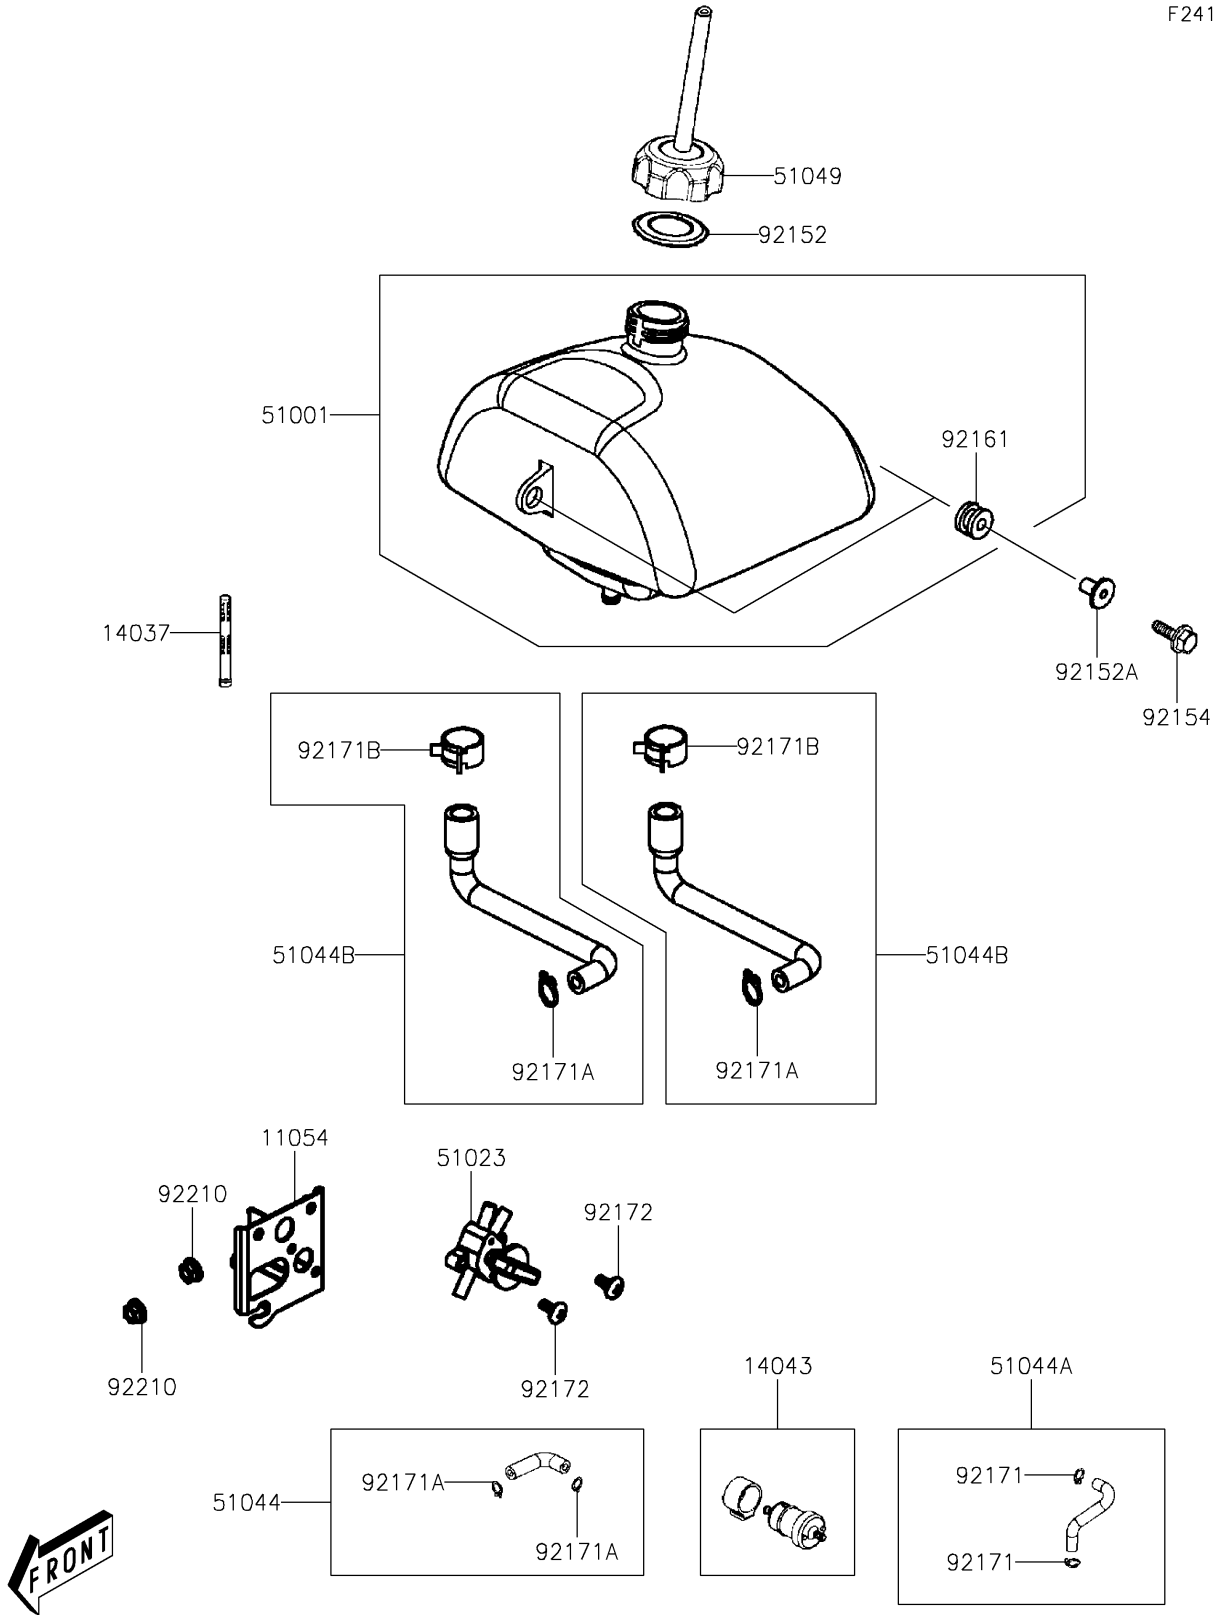

2023 KFX® 90 PARTS DIAGRAM

Fuel Tank

F2410

2023 KFX® 90 PARTS LIST

Fuel Tank

ITEM NAME	PART NUMBER	QUANTITY
BRACKET (Ref # 11054)	11054-Y003	1
SCREEN (Ref # 14037)	14037-Y001	1
FILTER,FUEL (Ref # 14043)	14043-Y002	1
TANK-COMP-FUEL (Ref # 51001)	51001-Y005	1
TAP-ASSY (Ref # 51023)	51023-Y006	1
TUBE-ASSY,FUEL (Ref # 51044)	51044-Y005	1
TUBE-ASSY,FUEL (Ref # 51044A)	51044-Y008	1
TUBE-ASSY,FUEL TANK (Ref # 51044B)	51044-Y023	2
CAP-TANK (Ref # 51049)	51049-Y002	1
COLLAR (Ref # 92152)	92152-Y001	1
COLLAR (Ref # 92152A)	92152-Y013	2
BOLT,6X20 (Ref # 92154)	92154-Y057	2
DAMPER (Ref # 92161)	92161-Y001	2
CLAMP (Ref # 92171)	92171-Y010	2
CLAMP (Ref # 92171A)	92171-Y011	4
CLAMP (Ref # 92171B)	92171-Y013	2
SCREW,5X16 (Ref # 92172)	92172-Y067	2
NUT,6MM (Ref # 92210)	92210-Y027	2