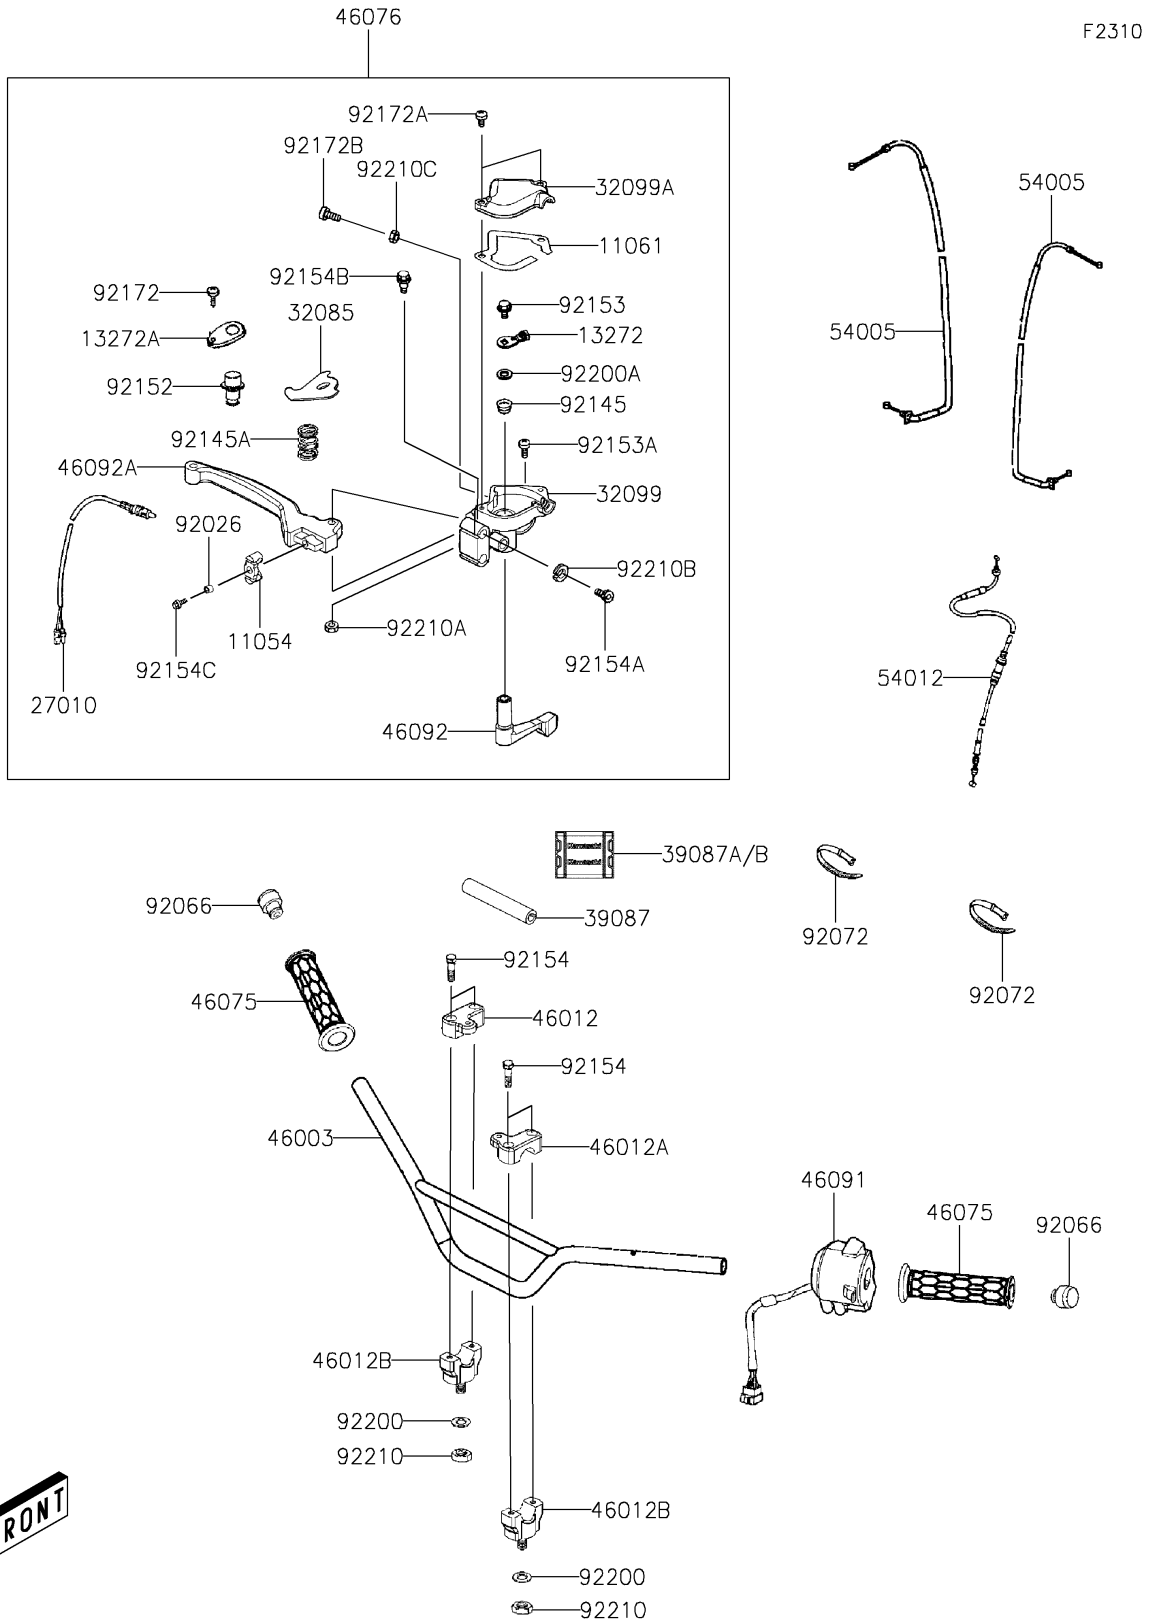

2023 KFX® 90 PARTS DIAGRAM

Handlebar

2023 KFX® 90 PARTS LIST

Handlebar

ITEM NAME	PART NUMBER	QUANTITY
BRACKET (Ref # 11054)	11054-Y001	1
GASKET (Ref # 11061)	11061-Y017	1
PLATE,CHOKE (Ref # 13272)	13272-Y042	1
PLATE (Ref # 13272A)	13272-Y043	1
SWITCH,STOP (Ref # 27010)	27010-Y003	1
STOPPER (Ref # 32085)	32085-Y006	1
CASE,LWR (Ref # 32099)	32099-Y002	1
CASE,UPP (Ref # 32099A)	32099-Y003	1
PAD-HANDLE,INNER (Ref # 39087)	39087-Y002	1
PAD-HANDLE,COVER (Ref # 39087A)	39087-Y003	1
HANDLE (Ref # 46003)	46003-Y001	1
HOLDER-HANDLE,UPP,RH (Ref # 46012)	46012-Y001	1
HOLDER-HANDLE,UPP,LH (Ref # 46012A)	46012-Y002	1
HOLDER-HANDLE,LWR (Ref # 46012B)	46012-Y003	2
GRIP,HANDLE (Ref # 46075)	46075-Y002	2
LEVER-ASSY-GRIP,RH (Ref # 46076)	46076-Y002	1
HOUSING-ASSY-CONTROL,LH (Ref # 46091)	46091-Y001	1
LEVER-GRIP,CHOKE (Ref # 46092)	46092-Y001	1
LEVER-GRIP,RH (Ref # 46092A)	46092-Y002	1
CABLE-BRAKE,FR (Ref # 54005)	54005-Y001	2
CABLE-THROTTLE (Ref # 54012)	54012-Y001	1
SPACER (Ref # 92026)	92026-Y013	1
PLUG (Ref # 92066)	92066-Y002	2
BAND (Ref # 92072)	92072-Y001	2
SPRING,RETURN (Ref # 92145)	92145-Y020	1
SPRING (Ref # 92145A)	92145-Y075	1
COLLAR (Ref # 92152)	92152-Y078	1
BOLT,FLANGED,8X12 (Ref # 92153)	92153-Y072	1
BOLT,SOCKET,6X20 (Ref # 92153A)	92153-Y073	1

2023 KFX® 90 PARTS LIST

Handlebar

ITEM NAME	PART NUMBER	QUANTITY
BOLT,SOCKET,6X25 (Ref # 92154)	92154-Y146	4
BOLT (Ref # 92154A)	92154-Y230	2
BOLT (Ref # 92154B)	92154-Y231	1
BOLT,FLANGE,6X16 (Ref # 92154C)	92154-Y232	1
SCREW,PAN,3X8 (Ref # 92172)	92172-Y090	1
SCREW,PAN,4X16 (Ref # 92172A)	92172-Y091	2
SCREW,PAN,5X22 (Ref # 92172B)	92172-Y092	1
WASHER,10MM (Ref # 92200)	92200-Y020	2
WASHER (Ref # 92200A)	92200-Y022	1
NUT,10MM (Ref # 92210)	92210-Y034	2
NUT,6MM (Ref # 92210A)	92210-Y100	1
NUT (Ref # 92210B)	92210-Y101	2
NUT,HEX,5MM (Ref # 92210C)	92210-Y102	1