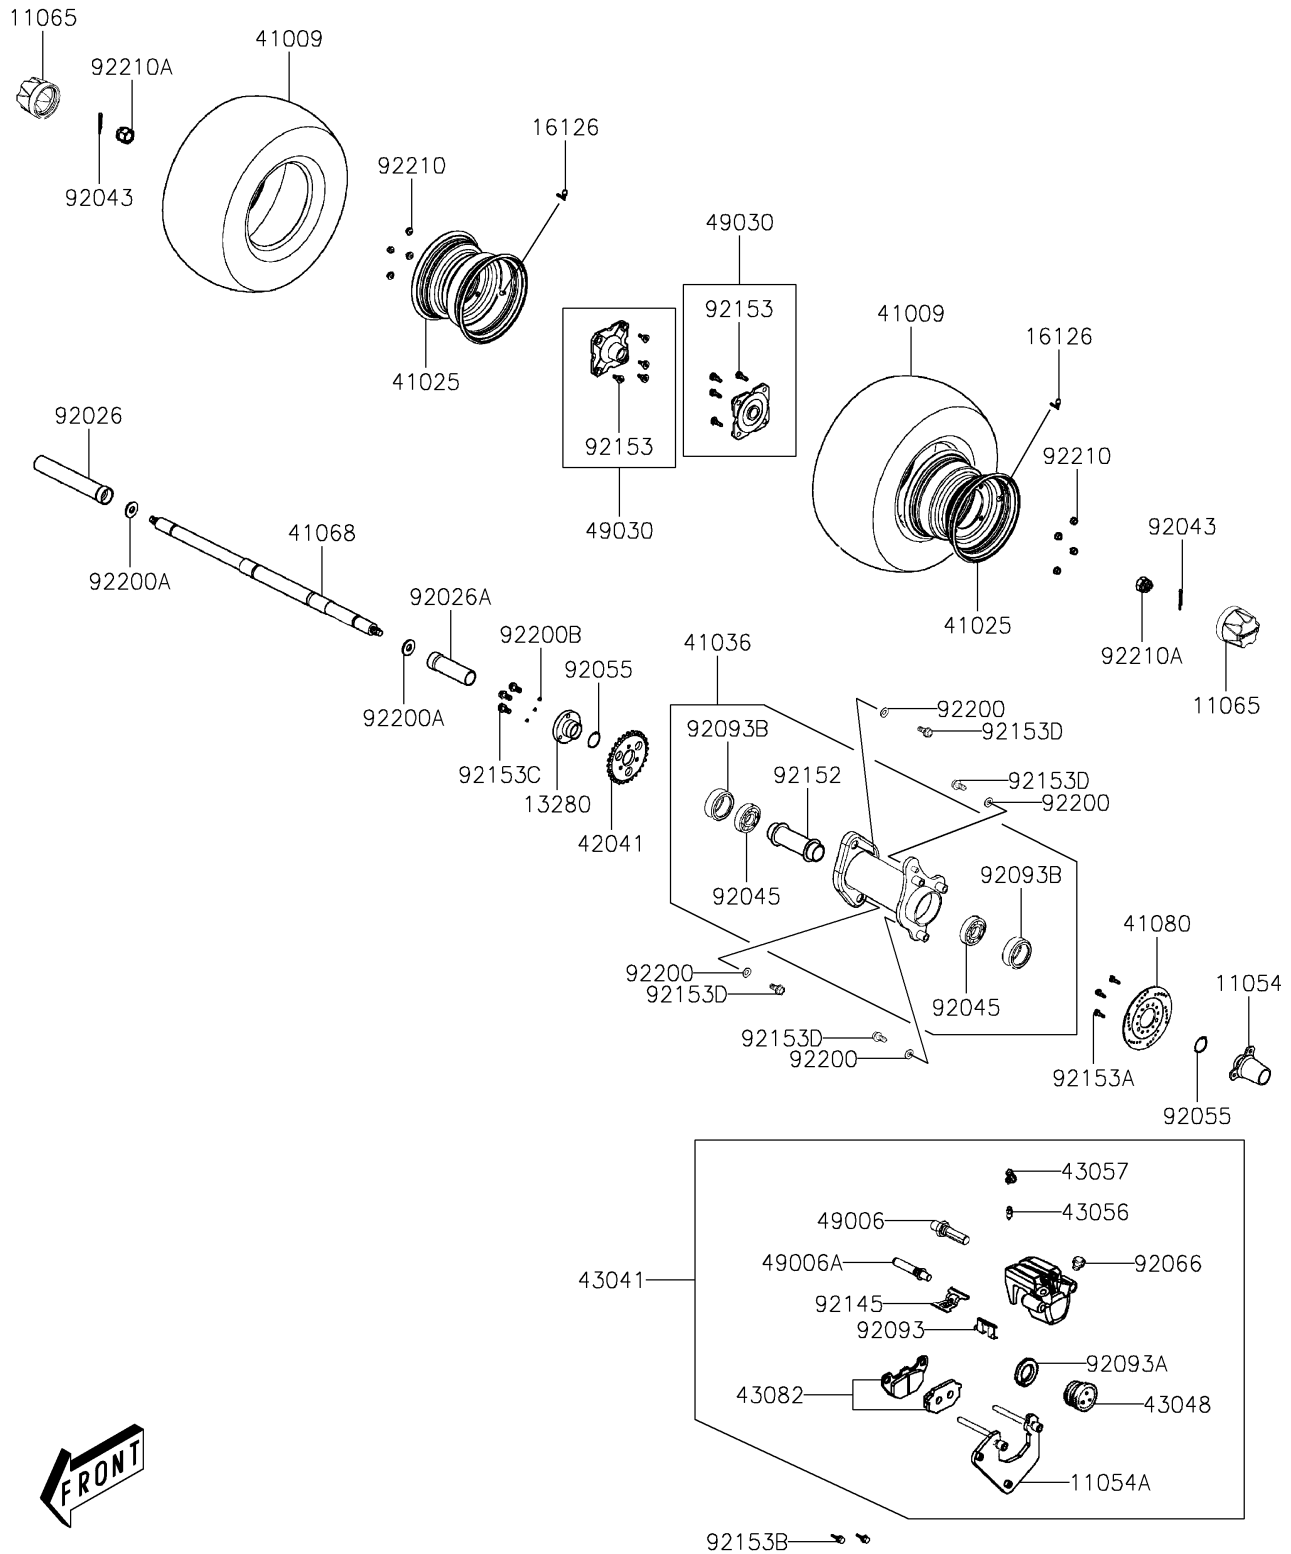

2023 KFX® 90 PARTS DIAGRAM

Rear Hub

F2240

2023 KFX® 90 PARTS LIST

Rear Hub

ITEM NAME	PART NUMBER	QUANTITY
BRACKET,BRAKE DISK (Ref # 11054)	11054-Y005	1
BRACKET (Ref # 11054A)	11054-Y008	1
CAP,WHEEL (Ref # 11065)	11065-Y002	2
HOLDER,SPROCKET (Ref # 13280)	13280-Y004	1
VALVE,RIM (Ref # 16126)	16126-Y001	2
TIRE,RR (Ref # 41009)	41009-Y001	2
RIM,BLACK (Ref # 41025)	41025-Y001-935	2
HUB-ASSY,RR,BLACK (Ref # 41036)	41036-Y001-935	1
AXLE,RR (Ref # 41068)	41068-Y001	1
DISC,RR (Ref # 41080)	41080-Y001	1
SPROCKET-HUB (Ref # 42041)	42041-Y001	1
CALIPER-ASSY,RR (Ref # 43041)	43041-Y001	1
PISTON-CALIPER (Ref # 43048)	43048-Y001	1
BREATHER-BRAKE (Ref # 43056)	43056-Y001	1
CAP-BREATHER (Ref # 43057)	43057-Y001	1
PAD-ASSY-BRAKE (Ref # 43082)	43082-Y001	1
BOOT (Ref # 49006)	49006-Y001	1
BOOT (Ref # 49006A)	49006-Y002	1
HUB,RR (Ref # 49030)	49030-Y001	2
SPACER,REAR AXLE,RH (Ref # 92026)	92026-Y005	1
SPACER,REAR AXLE,LH (Ref # 92026A)	92026-Y006	1
PIN,3X25 (Ref # 92043)	92043-Y011	2
BEARING-BALL,6006 (Ref # 92045)	92045-Y008	2
RING-O,30MM (Ref # 92055)	92055-Y015	2
PLUG (Ref # 92066)	92066-Y001	1
SEAL,DUST (Ref # 92093)	92093-Y005	1
SEAL,PISTON (Ref # 92093A)	92093-Y006	1
SEAL,DUST (Ref # 92093B)	92093-Y009	2
SPRING,PAD (Ref # 92145)	92145-Y012	1

2023 KFX® 90 PARTS LIST

Rear Hub

ITEM NAME	PART NUMBER	QUANTITY
COLLAR (Ref # 92152)	92152-Y007	1
BOLT (Ref # 92153)	92153-Y005	8
BOLT (Ref # 92153A)	92153-Y007	3
BOLT,FLANGE,8X28 (Ref # 92153B)	92153-Y012	2
BOLT,FLANGE,8X20 (Ref # 92153C)	92153-Y033	3
BOLT,FLANGE,12X28 (Ref # 92153D)	92153-Y044	4
WASHER,12.2X28X4 (Ref # 92200)	92200-Y012	4
WASHER,14MM (Ref # 92200A)	92200-Y014	2
WASHER,8MM (Ref # 92200B)	92200-Y048	3
NUT,10MM (Ref # 92210)	92210-Y010	8
NUT,14MM (Ref # 92210A)	92210-Y025	2