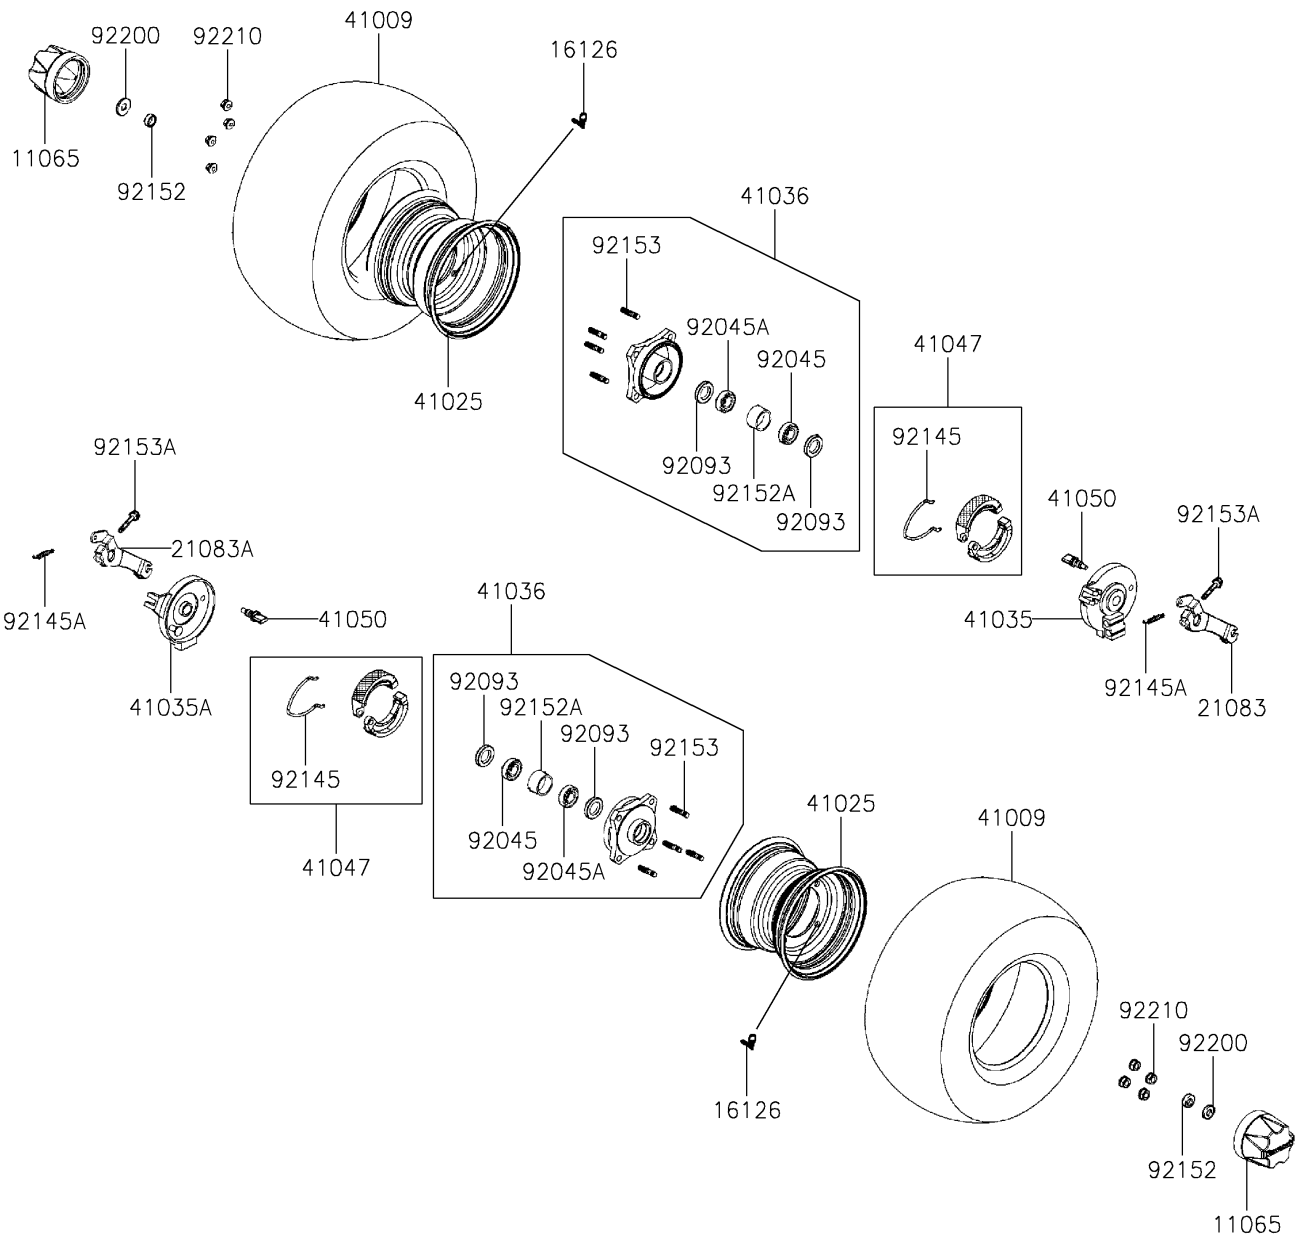

# 2024 KFX® 90 PARTS DIAGRAM

## Front Hub

F2230

## 2024 KFX® 90 PARTS LIST

### Front Hub

ITEM NAME	PART NUMBER	QUANTITY
CAP,WHEEL (Ref # 11065)	11065-Y002	2
VALVE,RIM (Ref # 16126)	16126-Y001	2
ARM,BRAKE,RH (Ref # 21083)	21083-Y001	1
ARM,BRAKE,LH (Ref # 21083A)	21083-Y002	1
TIRE,FR (Ref # 41009)	41009-Y003	2
RIM,BLACK (Ref # 41025)	41025-Y003-935	2
PANEL-ASSY-BRAKE,FR,RH,SILVER (Ref # 41035)	41035-Y001-934	1
PANEL-ASSY-BRAKE,FR,LH,SILVER (Ref # 41035A)	41035-Y002-934	1
HUB-ASSY,FR,BLACK (Ref # 41036)	41036-Y002-935	2
SHOE-ASSY-BRAKE,FR (Ref # 41047)	41047-Y001	2
CAM-BRAKE (Ref # 41050)	41050-Y001	2
BEARING-BALL,6002 (Ref # 92045)	92045-Y010	2
BEARING-BALL,6003 (Ref # 92045A)	92045-Y011	2
SEAL,22X35X7 (Ref # 92093)	92093-Y008	4
SPRING,BRAKE SHOE (Ref # 92145)	92145-Y013	2
SPRING,RETURN (Ref # 92145A)	92145-Y014	2
COLLAR (Ref # 92152)	92152-Y008	2
COLLAR (Ref # 92152A)	92152-Y009	2
BOLT,STUD,10X17 (Ref # 92153)	92153-Y017	8
BOLT,FLANGE,5X24 (Ref # 92153A)	92153-Y021	2
WASHER,12MM (Ref # 92200)	92200-Y011	2
NUT,10MM (Ref # 92210)	92210-Y010	8