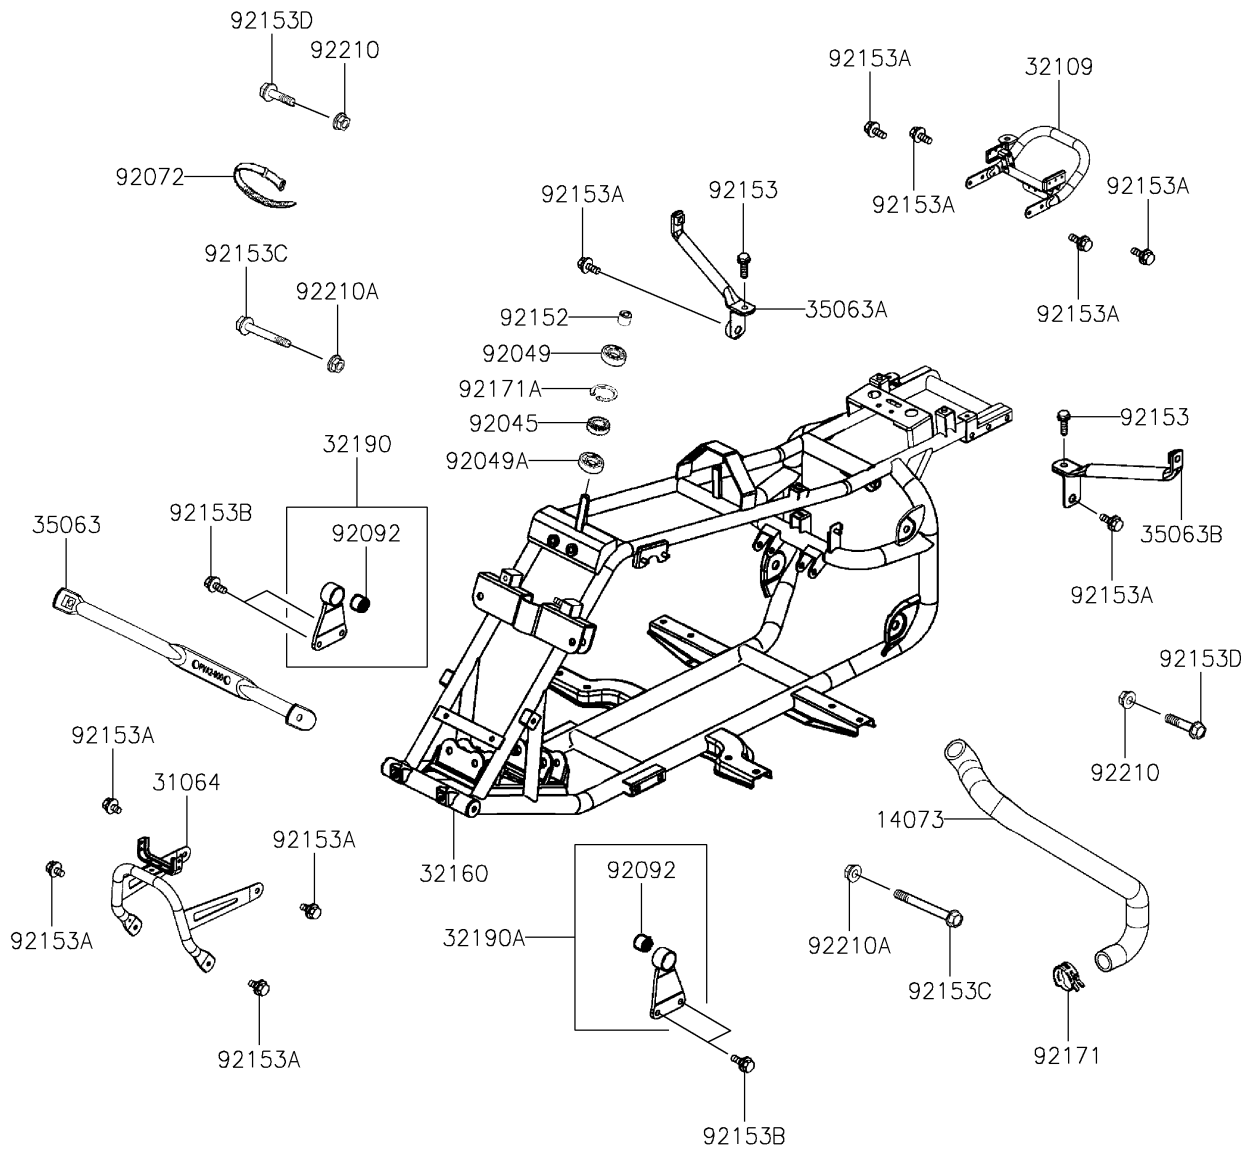

2024 KFX®90 PARTS DIAGRAM

Frame

F2120

2024 KFX® 90 PARTS LIST

Frame

ITEM NAME	PART NUMBER	QUANTITY
DUCT (Ref # 14073)	14073-Y001	1
PIPE-COMP,FRONT BUMPER,BLACK (Ref # 31064)	31064-Y002-935	1
GRIP-FRAME (Ref # 32109)	32109-Y007	1
FRAME-COMP (Ref # 32160)	32160-Y012	1
BRACKET-ENGINE,RH (Ref # 32190)	32190-Y001	1
BRACKET-ENGINE,LH (Ref # 32190A)	32190-Y002	1
STAY,FR (Ref # 35063)	35063-Y002	1
STAY,REAR FENDER,RH (Ref # 35063A)	35063-Y004	1
STAY,REAR FENDER,LH (Ref # 35063B)	35063-Y005	1
BEARING-BALL,6002 (Ref # 92045)	92045-Y009	1
SEAL-OIL,18X32X7 (Ref # 92049)	92049-Y003	1
SEAL-OIL,22X35X7 (Ref # 92049A)	92049-Y005	1
BAND (Ref # 92072)	92072-Y003	1
BUSHING-RUBBER (Ref # 92092)	92092-Y001	2
COLLAR (Ref # 92152)	92152-Y009	1
BOLT,FLANGE,6X12 (Ref # 92153)	92153-Y023	2
BOLT,FLANGE,8X12 (Ref # 92153A)	92153-Y031	10
BOLT,FLANGE,8X16 (Ref # 92153B)	92153-Y032	4
BOLT,FLANGE,10X70 (Ref # 92153C)	92153-Y043	2
BOLT,FLANGE,8X40 (Ref # 92153D)	92153-Y069	2
CLAMP (Ref # 92171)	92171-Y004	1
CLAMP (Ref # 92171A)	92171-Y009	1
NUT,FLANGE,8MM (Ref # 92210)	92210-Y032	2
NUT,10MM (Ref # 92210A)	92210-Y034	2