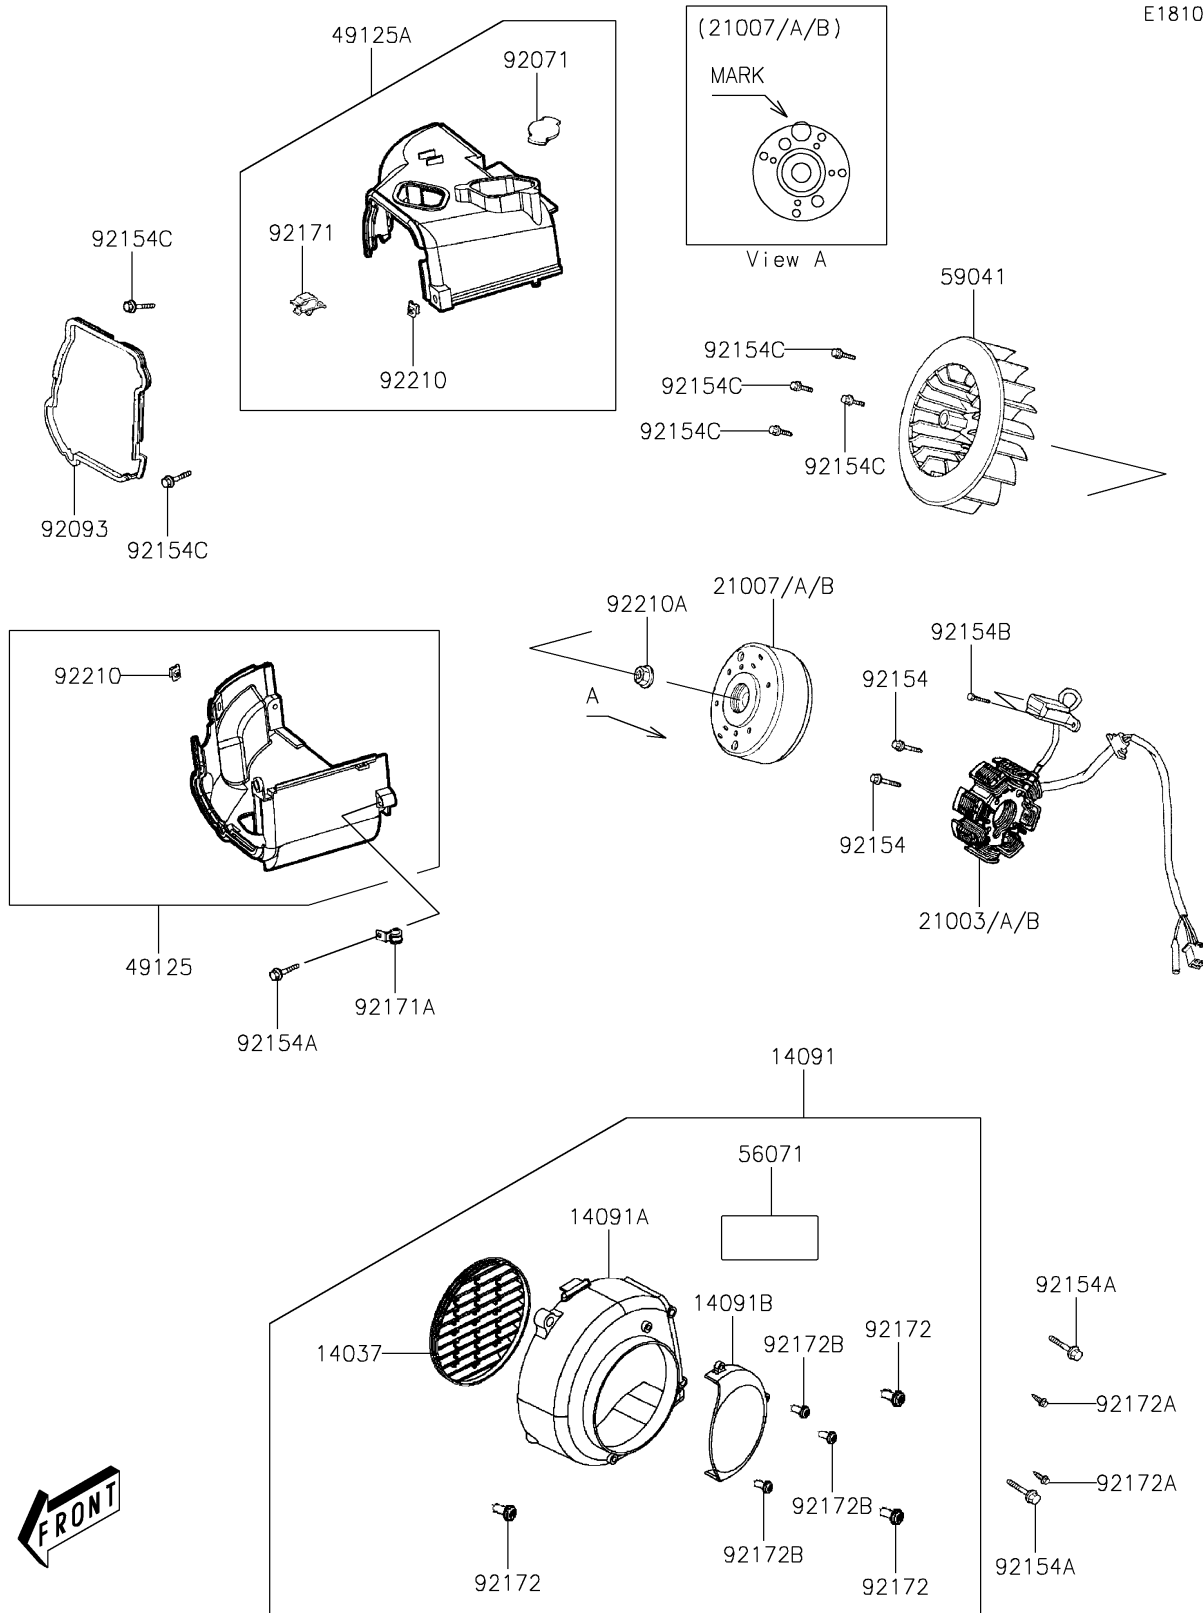

2023 KFX[®]90

PARTS DIAGRAM

Generator

E1810

2023 KFX[®] 90

PARTS LIST

Generator

Kawasaki

Let the Good Times Roll[®]

ITEM NAME	PART NUMBER	QUANTITY
SCREEN (Ref # 14037)	14037-Y002	1
COVER,FAN (Ref # 14091)	14091-Y003	1
COVER,FAN (Ref # 14091A)	14091-Y011	1
COVER (Ref # 14091B)	14091-Y012	1
STATOR,D402 (Ref # 21003)	21003-Y002	1
STATOR,D406 (Ref # 21003A)	21003-Y005	1
STATOR,D414 (Ref # 21003B)	21003-Y006	1
ROTOR,D402 (Ref # 21007)	21007-Y001	1
ROTOR,D406 (Ref # 21007A)	21007-Y005	1
ROTOR,D414 (Ref # 21007B)	21007-Y006	1
SHROUD,LWR (Ref # 49125)	49125-Y002	1
SHROUD,UPP (Ref # 49125A)	49125-Y004	1
LABEL-WARNING (Ref # 56071)	56071-Y002	1
FAN (Ref # 59041)	59041-Y001	1
GROMMET (Ref # 92071)	92071-Y001	1
SEAL,SHROUD (Ref # 92093)	92093-Y004	1
BOLT,6X20 (Ref # 92154)	92154-Y057	2
BOLT,FLANGE,6X25 (Ref # 92154A)	92154-Y066	3
BOLT,HEX,5X12 (Ref # 92154B)	92154-Y111	2
BOLT,FLANGE,6X16 (Ref # 92154C)	92154-Y134	6
CLAMP (Ref # 92171)	92171-Y001	1
CLAMP (Ref # 92171A)	92171-Y002	1
SCREW,4X12 (Ref # 92172)	92172-Y019	3
SCREW,5X16 (Ref # 92172A)	92172-Y021	2
SCREW,4X10 (Ref # 92172B)	92172-Y024	3
NUT,6MM (Ref # 92210)	92210-Y011	2
NUT,FLANGE,10MM (Ref # 92210A)	92210-Y058	1