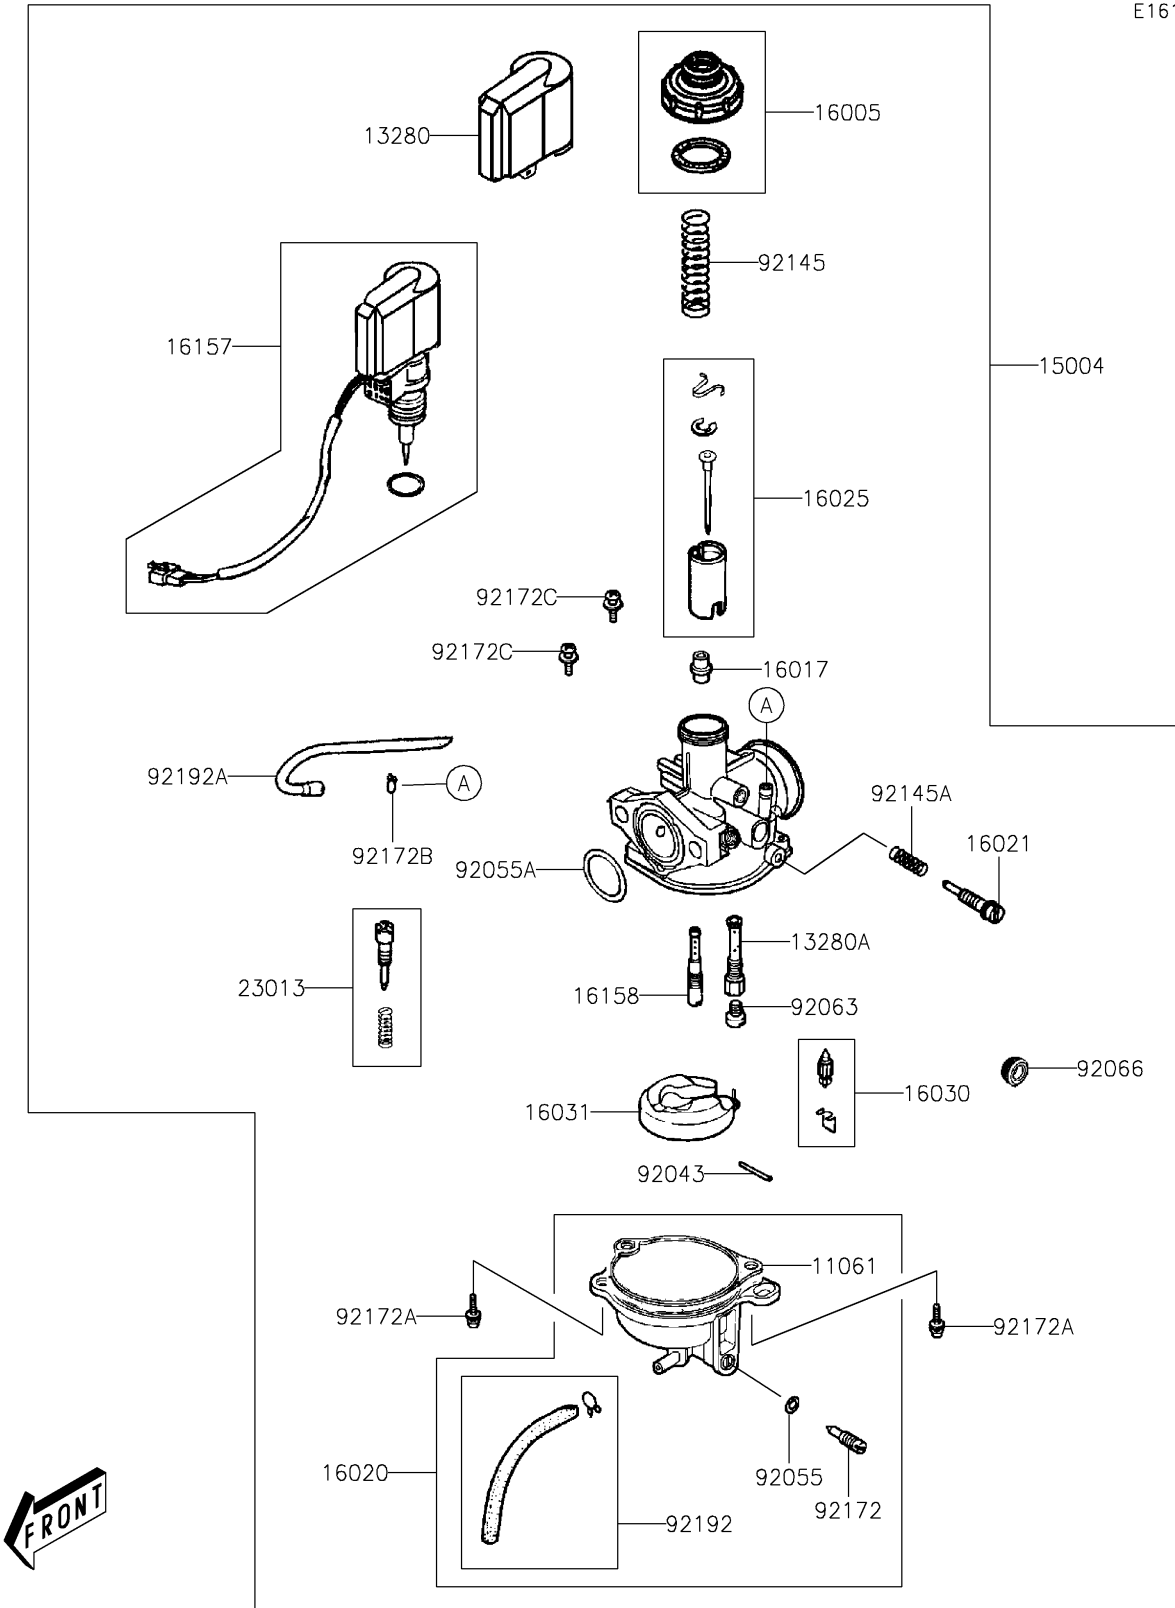

2024 KFX® 90 PARTS DIAGRAM

Carburetor

E1611

2024 KFX® 90 PARTS LIST

Carburetor

ITEM NAME	PART NUMBER	QUANTITY
GASKET,FLOAT CHAMBER (Ref # 11061)	11061-Y021	1
HOLDER,CAP (Ref # 13280)	13280-Y008	1
HOLDER,NEEDLE JET (Ref # 13280A)	13280-Y012	1
CARBURETOR-ASSY (Ref # 15004)	15004-Y008	1
TOP-CHAMBER (Ref # 16005)	16005-Y001	1
JET-NEEDLE (Ref # 16017)	16017-Y001	1
CHAMBER-FLOAT (Ref # 16020)	16020-Y001	1
SCREW-THROTTLE STOP (Ref # 16021)	16021-Y001	1
VALVE-THROTTLE (Ref # 16025)	16025-Y006	1
VALVE-FLOAT,ASSY (Ref # 16030)	16030-Y002	1
FLOAT (Ref # 16031)	16031-Y001	1
JET-STARTER (Ref # 16157)	16157-Y001	1
JET-SLOW (Ref # 16158)	16158-Y001	1
SCREW-ASSY,ADJUST (Ref # 23013)	23013-Y001	1
PIN (Ref # 92043)	92043-Y002	1
RING-O (Ref # 92055)	92055-Y001	1
RING-O (Ref # 92055A)	92055-Y016	1
JET-MAIN (Ref # 92063)	92063-Y001	1
PLUG (Ref # 92066)	92066-Y008	1
SPRING (Ref # 92145)	92145-Y002	1
SPRING (Ref # 92145A)	92145-Y004	1
SCREW,DRAIN (Ref # 92172)	92172-Y001	1
SCREW (Ref # 92172A)	92172-Y013	2
CLAMP (Ref # 92172B)	92172-Y023	1
SCREW,4X8 (Ref # 92172C)	92172-Y065	2
TUBE,ASSY (Ref # 92192)	92192-Y006	1
TUBE (Ref # 92192A)	92192-Y011	1