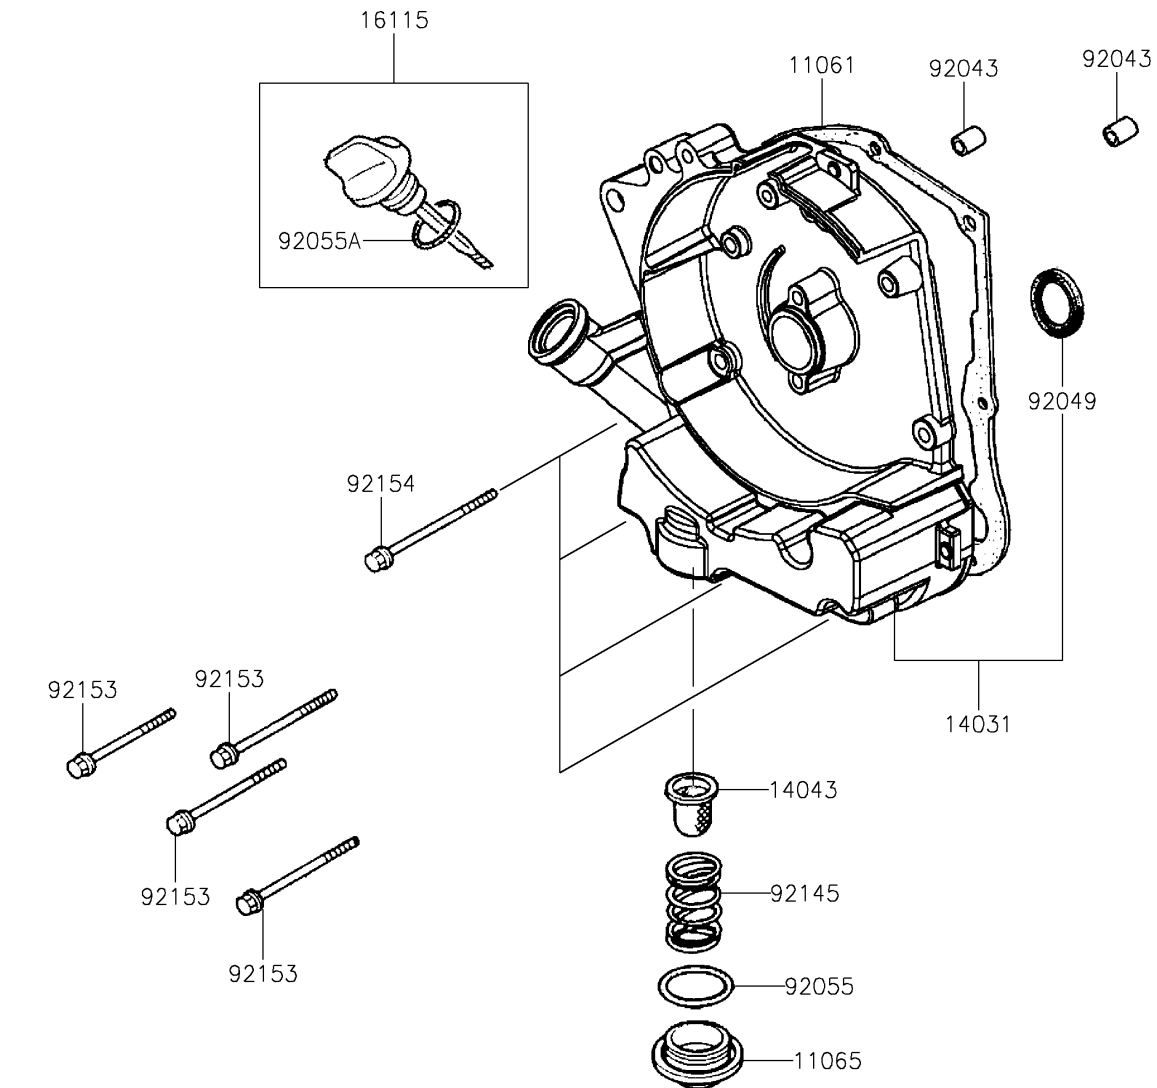

2023 KFX[®] 90

PARTS DIAGRAM

Engine Cover(s)

E1431

2023 KFX[®] 90

PARTS LIST

Engine Cover(s)

ITEM NAME	PART NUMBER	QUANTITY
GASKET,GENERATOR (Ref # 11061)	11061-Y005	1
CAP (Ref # 11065)	11065-Y006	1
COVER-GENERATOR (Ref # 14031)	14031-Y001	1
FILTER,OIL (Ref # 14043)	14043-Y001	1
CAP-OIL FILLER (Ref # 16115)	16115-Y001	1
PIN,8X14 (Ref # 92043)	92043-Y012	2
SEAL-OIL,19.8X30X5 (Ref # 92049)	92049-Y041	1
RING-O,30.8MM (Ref # 92055)	92055-Y005	1
RING-O,18X3 (Ref # 92055A)	92055-Y011	1
SPRING (Ref # 92145)	92145-Y005	1
BOLT,FLANGE,6X85 (Ref # 92153)	92153-Y055	4
BOLT,FLANGE,6X100 (Ref # 92154)	92154-Y144	4