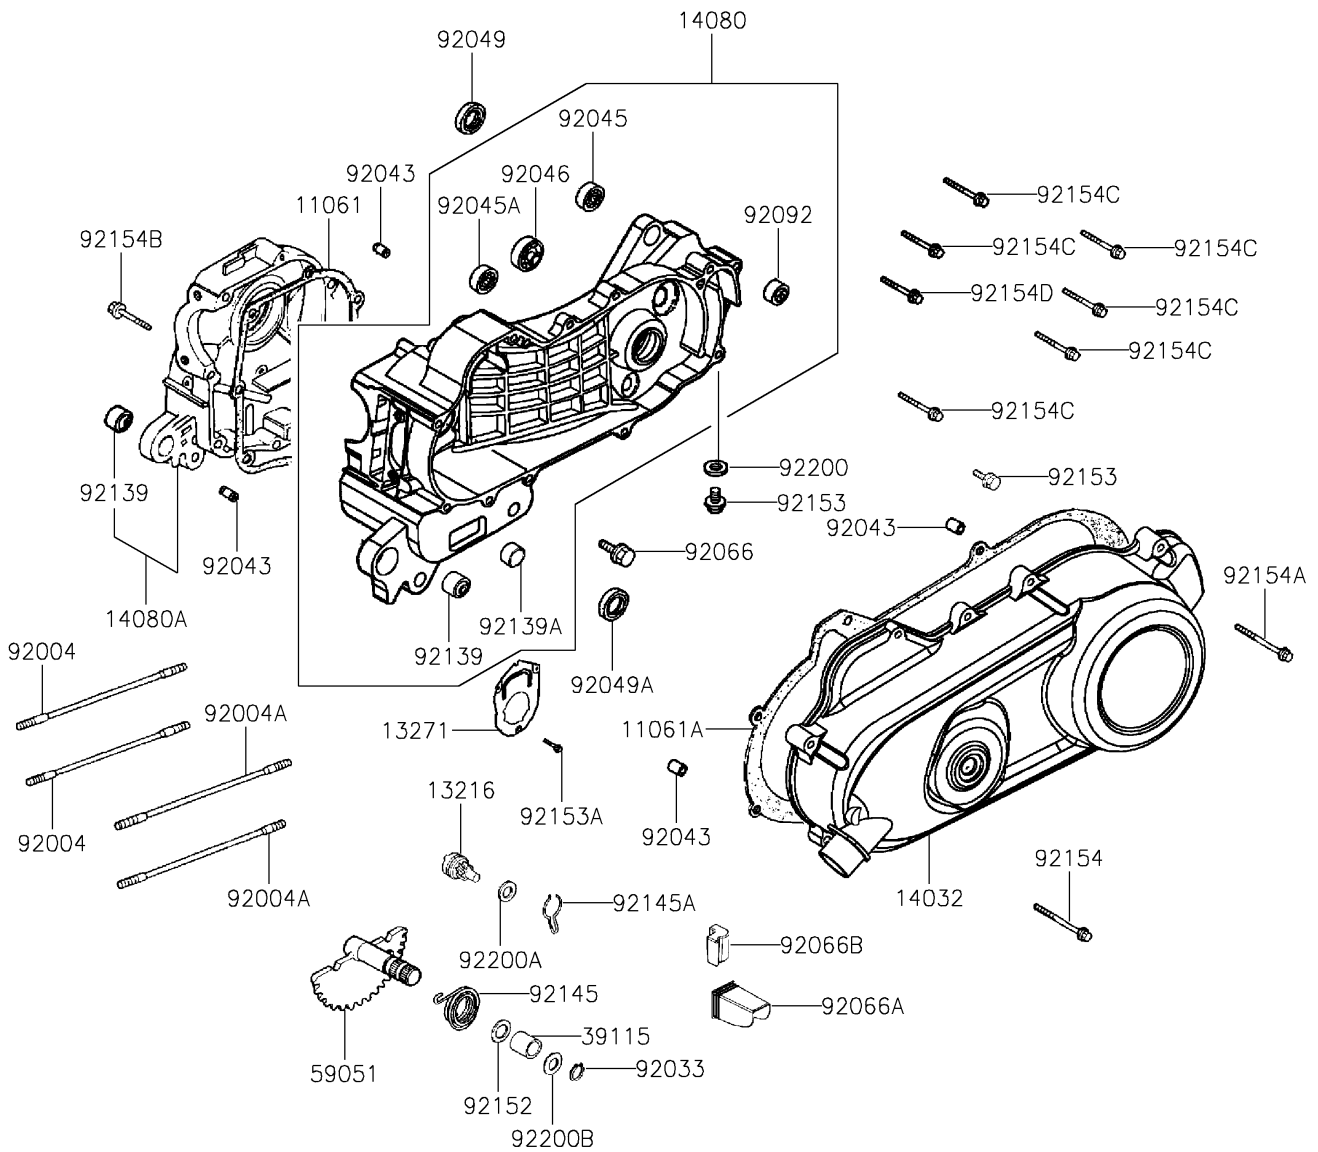

2024 KFX®90 PARTS DIAGRAM

Crankcase

E1411

2024 KFX® 90 PARTS LIST

Crankcase

ITEM NAME	PART NUMBER	QUANTITY
GASKET,CRANK CASE (Ref # 11061)	11061-Y003	1
GASKET,CLUTCH COVER (Ref # 11061A)	11061-Y007	1
GEAR-COMP,KICK DRIVEN (Ref # 13216)	13216-Y002	1
PLATE (Ref # 13271)	13271-Y002	1
COVER-CLUTCH,F.BLACK (Ref # 14032)	14032-Y002-976	1
CRANKCASE,LH (Ref # 14080)	14080-Y003	1
CRANKCASE,RH (Ref # 14080A)	14080-Y007	1
SHAFT-IDLER,KICK (Ref # 39115)	39115-Y001	1
GEAR-SPUR,KICK STARTER (Ref # 59051)	59051-Y001	1
STUD,8X182.5 (Ref # 92004)	92004-Y002	2
STUD,8X190.5 (Ref # 92004A)	92004-Y004	2
RING-SNAP (Ref # 92033)	92033-Y012	1
PIN,8X14 (Ref # 92043)	92043-Y012	4
BEARING-BALL,6203 (Ref # 92045)	92045-Y006	1
BEARING-BALL,6204 (Ref # 92045A)	92045-Y007	1
BEARING-NEEDLE (Ref # 92046)	92046-Y003	1
SEAL-OIL,20X32X6 (Ref # 92049)	92049-Y004	1
SEAL-OIL,19.8X30X5 (Ref # 92049A)	92049-Y041	1
PLUG,DRAIN (Ref # 92066)	92066-Y003	1
PLUG (Ref # 92066A)	92066-Y005	1
PLUG (Ref # 92066B)	92066-Y007	1
BUSHING-RUBBER (Ref # 92092)	92092-Y002	1
BUSHING (Ref # 92139)	92139-Y001	2
BUSHING (Ref # 92139A)	92139-Y002	1
SPRING (Ref # 92145)	92145-Y001	1
SPRING,KICK DRIVEN GEAR (Ref # 92145A)	92145-Y011	1
COLLAR (Ref # 92152)	92152-Y006	1
BOLT,FLANGE,8X12 (Ref # 92153)	92153-Y031	2
BOLT,5X10 (Ref # 92153A)	92153-Y058	3

2024 KFX® 90 PARTS LIST

Crankcase

ITEM NAME	PART NUMBER	QUANTITY
BOLT,FLANGE,6X28 (Ref # 92154)	92154-Y068	1
BOLT,FLANGE,6X35 (Ref # 92154A)	92154-Y069	7
BOLT,FLANGE,6X45 (Ref # 92154B)	92154-Y135	1
BOLT,FLANGE,8X45 (Ref # 92154C)	92154-Y136	6
BOLT,FLANGE,8X60 (Ref # 92154D)	92154-Y141	1
WASHER,8MM (Ref # 92200)	92200-Y001	1
WASHER,10MM (Ref # 92200A)	92200-Y002	1
WASHER (Ref # 92200B)	92200-Y008	1