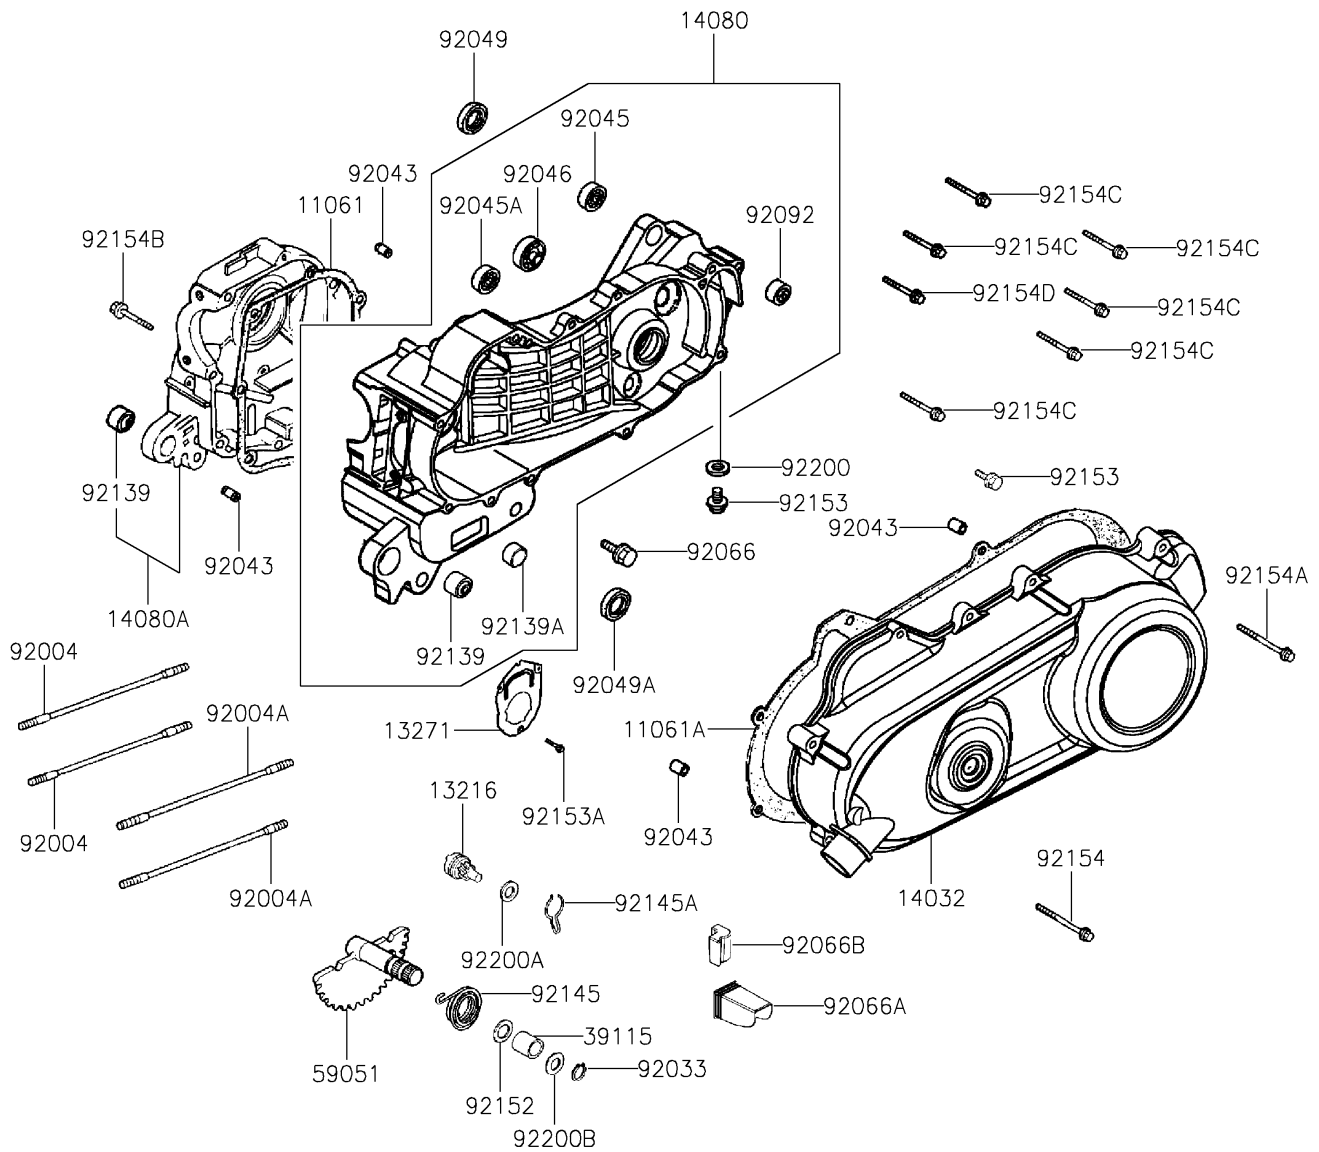

2023 KFX[®]90

PARTS DIAGRAM

Crankcase

E1411

2023 KFX[®] 90

PARTS LIST

Crankcase

Kawasaki

Let the Good Times Roll[®]

ITEM NAME	PART NUMBER	QUANTITY
GASKET,CRANK CASE (Ref # 11061)	11061-Y003	1
GASKET,CLUTCH COVER (Ref # 11061A)	11061-Y007	1
GEAR-COMP,KICK DRIVEN (Ref # 13216)	13216-Y002	1
PLATE (Ref # 13271)	13271-Y002	1
COVER-CLUTCH,F.BLACK (Ref # 14032)	14032-Y002-976	1
CRANKCASE,LH (Ref # 14080)	14080-Y003	1
CRANKCASE,RH (Ref # 14080A)	14080-Y007	1
SHAFT-IDLER,KICK (Ref # 39115)	39115-Y001	1
GEAR-SPUR,KICK STARTER (Ref # 59051)	59051-Y001	1
STUD,8X182.5 (Ref # 92004)	92004-Y002	2
STUD,8X190.5 (Ref # 92004A)	92004-Y004	2
RING-SNAP (Ref # 92033)	92033-Y012	1
PIN,8X14 (Ref # 92043)	92043-Y012	4
BEARING-BALL,6203 (Ref # 92045)	92045-Y006	1
BEARING-BALL,6204 (Ref # 92045A)	92045-Y007	1
BEARING-NEEDLE (Ref # 92046)	92046-Y003	1
SEAL-OIL,20X32X6 (Ref # 92049)	92049-Y004	1
SEAL-OIL,19.8X30X5 (Ref # 92049A)	92049-Y041	1
PLUG,DRAIN (Ref # 92066)	92066-Y003	1
PLUG (Ref # 92066A)	92066-Y005	1
PLUG (Ref # 92066B)	92066-Y007	1
BUSHING-RUBBER (Ref # 92092)	92092-Y002	1
BUSHING (Ref # 92139)	92139-Y001	2
BUSHING (Ref # 92139A)	92139-Y002	1
SPRING (Ref # 92145)	92145-Y001	1
SPRING,KICK DRIVEN GEAR (Ref # 92145A)	92145-Y011	1
COLLAR (Ref # 92152)	92152-Y006	1
BOLT,FLANGE,8X12 (Ref # 92153)	92153-Y031	2
BOLT,5X10 (Ref # 92153A)	92153-Y058	3

2023 KFX[®] 90

PARTS LIST

Crankcase

ITEM NAME	PART NUMBER	QUANTITY
BOLT,FLANGE,6X28 (Ref # 92154)	92154-Y068	1
BOLT,FLANGE,6X35 (Ref # 92154A)	92154-Y069	7
BOLT,FLANGE,6X45 (Ref # 92154B)	92154-Y135	1
BOLT,FLANGE,8X45 (Ref # 92154C)	92154-Y136	6
BOLT,FLANGE,8X60 (Ref # 92154D)	92154-Y141	1
WASHER,8MM (Ref # 92200)	92200-Y001	1
WASHER,10MM (Ref # 92200A)	92200-Y002	1
WASHER (Ref # 92200B)	92200-Y008	1