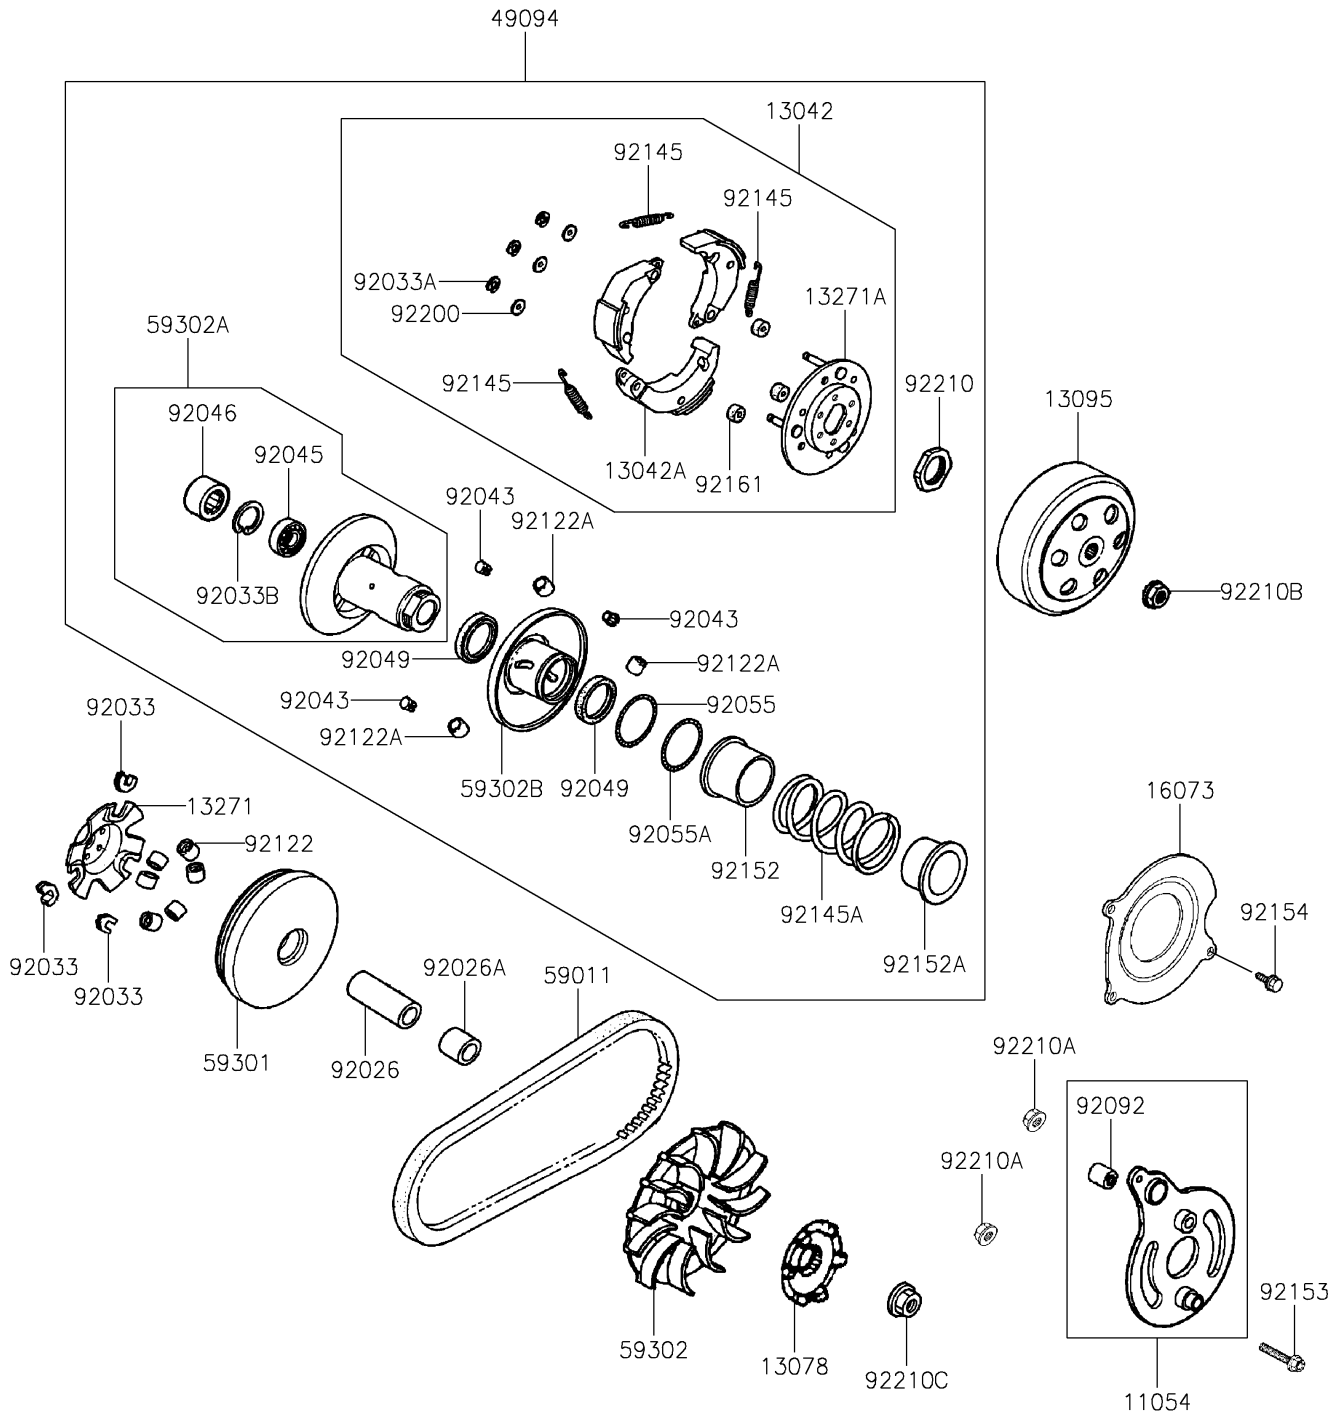

# 2024 KFX® 90 PARTS DIAGRAM

## Belt Converter

E1390

## 2024 KFX® 90 PARTS LIST

### Belt Converter

ITEM NAME	PART NUMBER	QUANTITY
SPRING (Ref # 92145A)	92145-Y009	1
COLLAR,SEAL (Ref # 92152)	92152-Y003	1
COLLAR,SPRING (Ref # 92152A)	92152-Y005	1
BOLT,FLANGE,8X50 (Ref # 92153)	92153-Y037	1
BOLT,FLANGE,6X12 (Ref # 92154)	92154-Y035	3
DAMPER (Ref # 92161)	92161-Y002	3
WASHER,6MM (Ref # 92200)	92200-Y005	3
NUT,28MM (Ref # 92210)	92210-Y002	1
NUT,8MM (Ref # 92210A)	92210-Y013	2
NUT,FLANGE,10MM (Ref # 92210B)	92210-Y058	1
NUT,12MM (Ref # 92210C)	92210-Y077	1