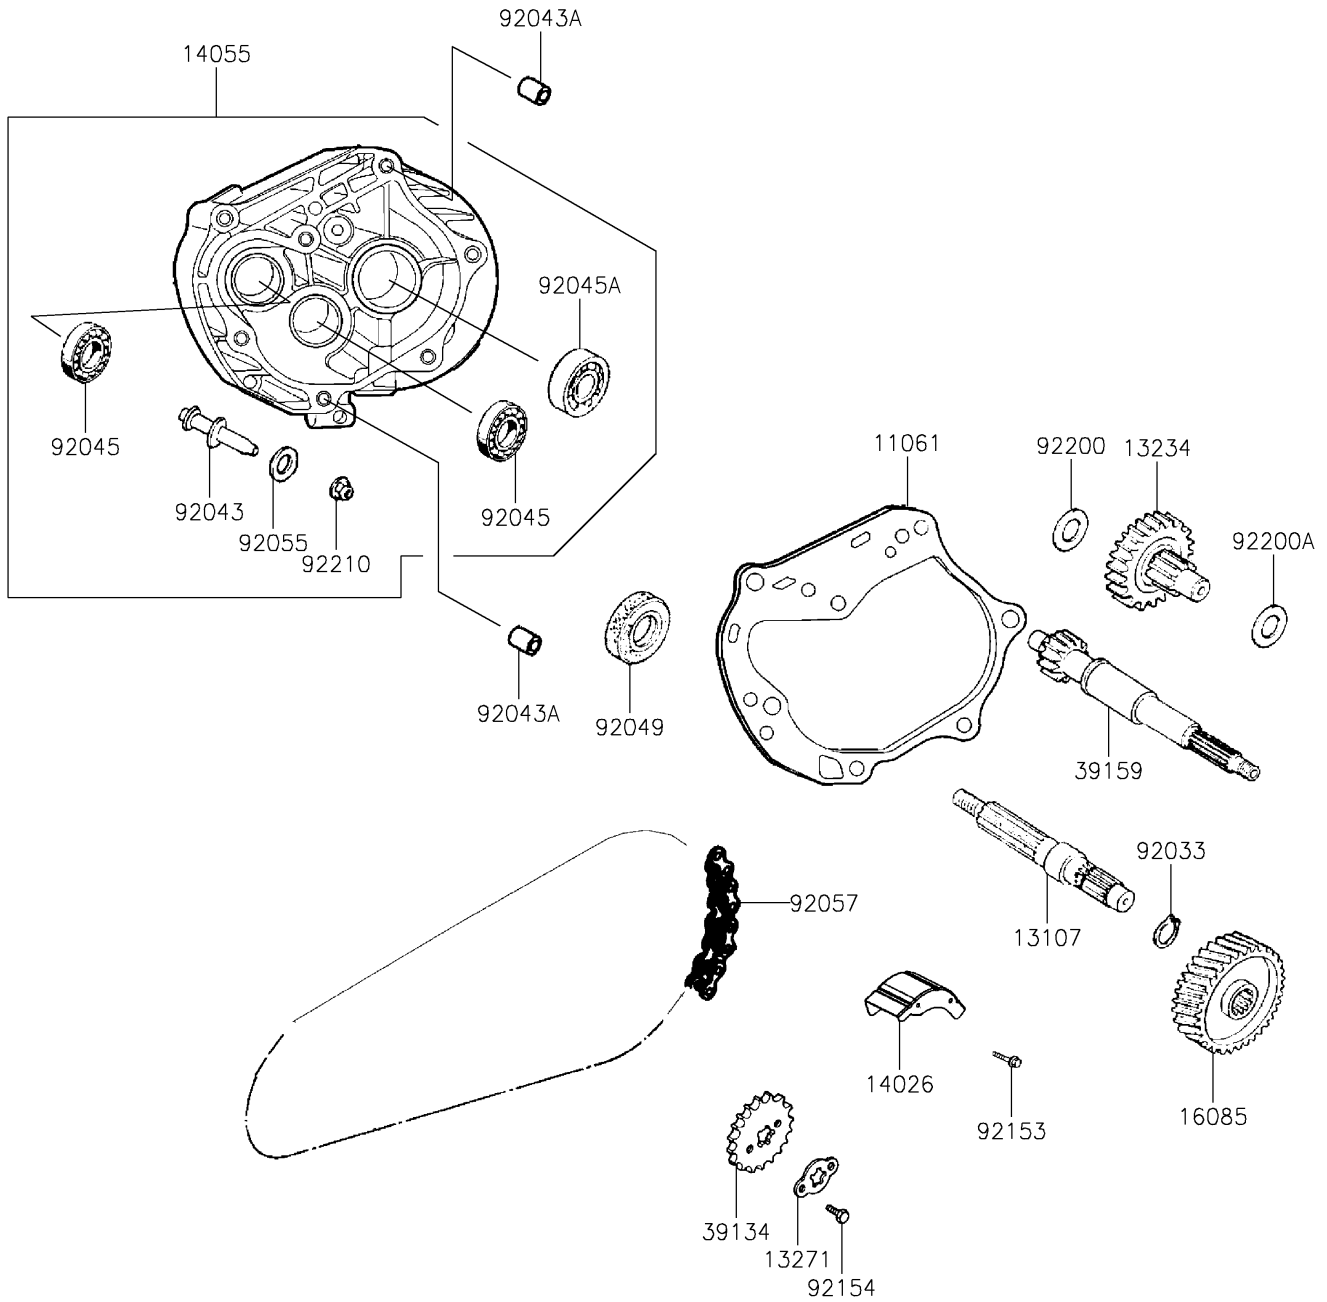

# 2023 KFX® 90 PARTS DIAGRAM

## Gear Change Drum/Shift Fork(s)

E1362

## 2023 KFX® 90 PARTS LIST

### Gear Change Drum/Shift Fork(s)

ITEM NAME	PART NUMBER	QUANTITY
GASKET,GEAR CASE (Ref # 11061)	11061-Y016	1
SHAFT,FINAL (Ref # 13107)	13107-Y004	1
SHAFT-COMP (Ref # 13234)	13234-Y001	1
PLATE (Ref # 13271)	13271-Y007	1
COVER-CHAIN (Ref # 14026)	14026-Y001	1
CASE-GEAR (Ref # 14055)	14055-Y001	1
GEAR,FINAL (Ref # 16085)	16085-Y004	1
SPROCKET-DRIVE (Ref # 39134)	39134-Y001	1
SHAFT-DRIVE (Ref # 39159)	39159-Y001	1
RING-SNAP (Ref # 92033)	92033-Y011	1
PIN,BRAKE (Ref # 92043)	92043-Y001	1
PIN,DOWEL,10X20 (Ref # 92043A)	92043-Y014	2
BEARING-BALL,6201 (Ref # 92045)	92045-Y002	2
BEARING-BALL,6004 UU (Ref # 92045A)	92045-Y005	1
SEAL-OIL,27X42X7 (Ref # 92049)	92049-Y008	1
RING-O,7.5X1.5 (Ref # 92055)	92055-Y002	1
CHAIN,DRIVE (Ref # 92057)	92057-Y004	1
BOLT,FLANGE,6X10 (Ref # 92153)	92153-Y045	2
BOLT,HEX,6X10 (Ref # 92154)	92154-Y145	2
WASHER,12MM (Ref # 92200)	92200-Y004	1
WASHER,15MM (Ref # 92200A)	92200-Y007	1
NUT,8MM (Ref # 92210)	92210-Y014	1