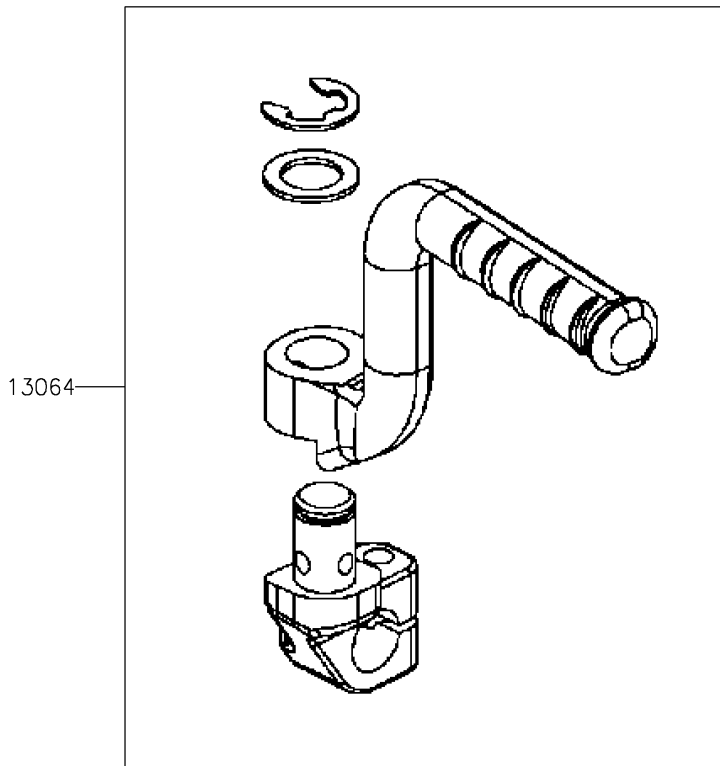

2024 KFX® 90 PARTS DIAGRAM

Kickstarter Mechanism

E1340

2024 KFX® 90 PARTS LIST

Kickstarter Mechanism

| ITEM NAME | PART NUMBER | QUANTITY |
|-------------------------------------|-------------|----------|
| LEVER-ASSY-KICK,PEDAL (Ref # 13064) | 13064-Y002 | 1 |
| BOLT,FLANGE,6X22 (Ref # 92153) | 92153-Y026 | 1 |