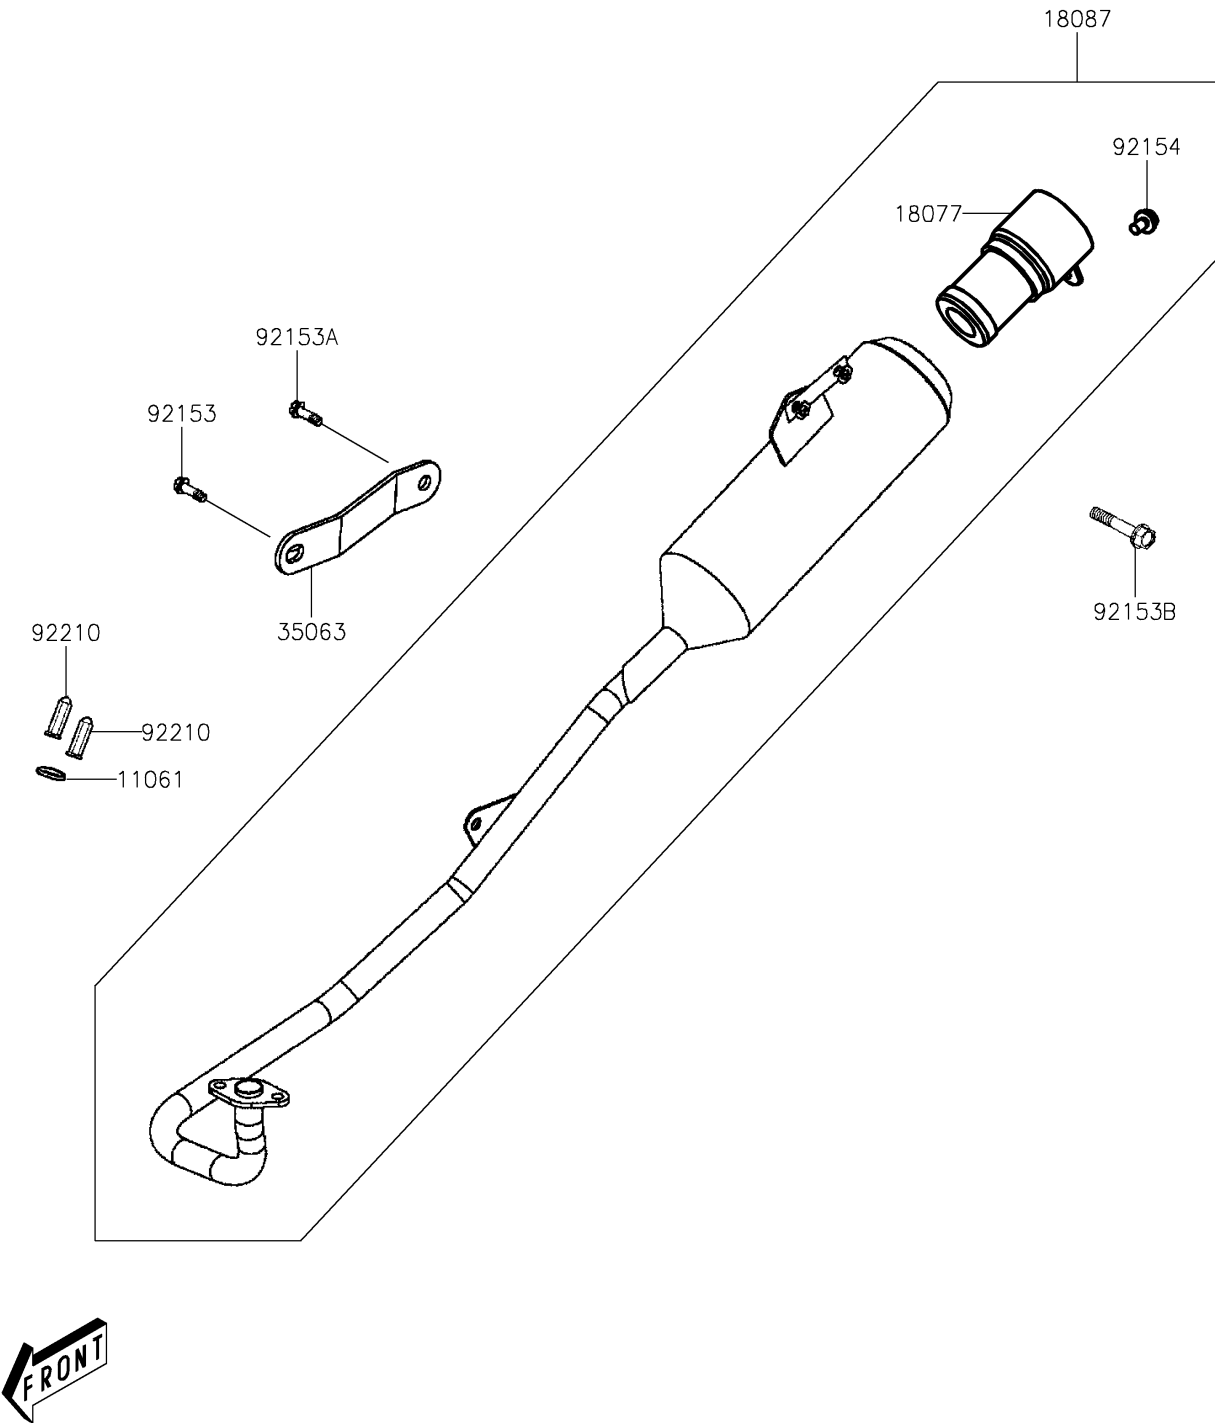

2024 KFX® 90 PARTS DIAGRAM

Muffler(s)

E1140

2024 KFX® 90 PARTS LIST

Muffler(s)

ITEM NAME	PART NUMBER	QUANTITY
GASKET,EXHAUST (Ref # 11061)	11061-Y014	1
ARRESTER-SPARK (Ref # 18077)	18077-Y002	1
MUFFLER (Ref # 18087)	18087-Y007	1
STAY,MUFFLER (Ref # 35063)	35063-Y001	1
BOLT,8X28 (Ref # 92153)	92153-Y020	1
BOLT,FLANGE,8X16 (Ref # 92153A)	92153-Y032	1
BOLT,FLANGE,8X38 (Ref # 92153B)	92153-Y070	1
BOLT,FLANGE,6X10 (Ref # 92154)	92154-Y013	1
NUT,8MM (Ref # 92210)	92210-Y006	2