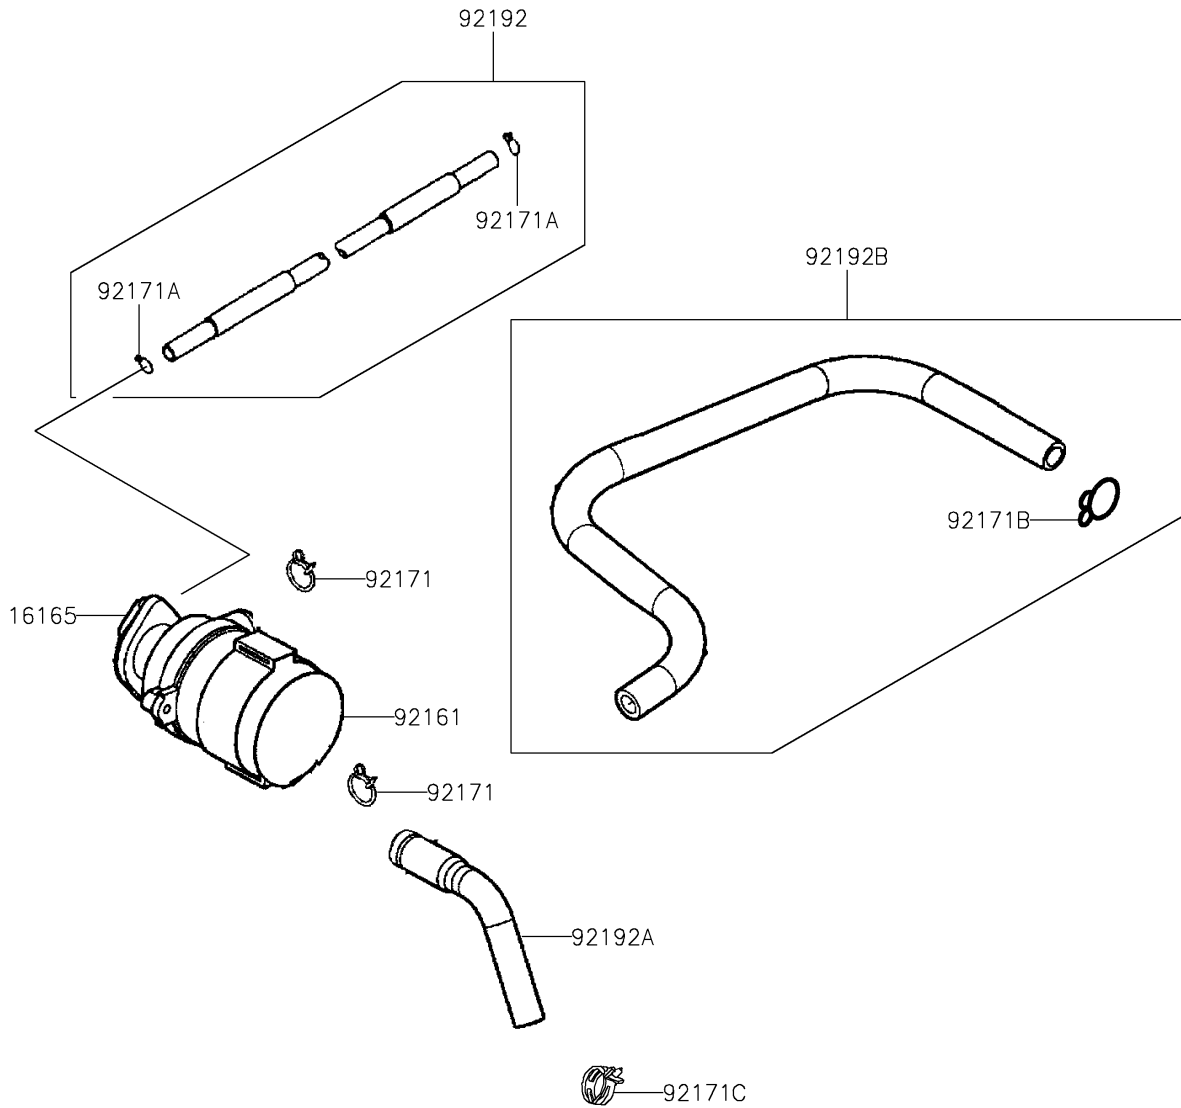

2024 KFX® 90 PARTS DIAGRAM

Second Air

E1132

2024 KFX® 90 PARTS LIST

Second Air

ITEM NAME	PART NUMBER	QUANTITY
SEPARATOR (Ref # 16165)	16165-Y002	1
DAMPER (Ref # 92161)	92161-Y008	1
CLAMP (Ref # 92171)	92171-Y016	2
CLAMP (Ref # 92171A)	92171-Y017	2
CLAMP (Ref # 92171B)	92171-Y020	1
CLAMP (Ref # 92171C)	92171-Y022	1
TUBE,VACUUM (Ref # 92192)	92192-Y007	1
TUBE,AICV-REED VALVE (Ref # 92192A)	92192-Y009	1
TUBE,AIR-AICV (Ref # 92192B)	92192-Y010	1