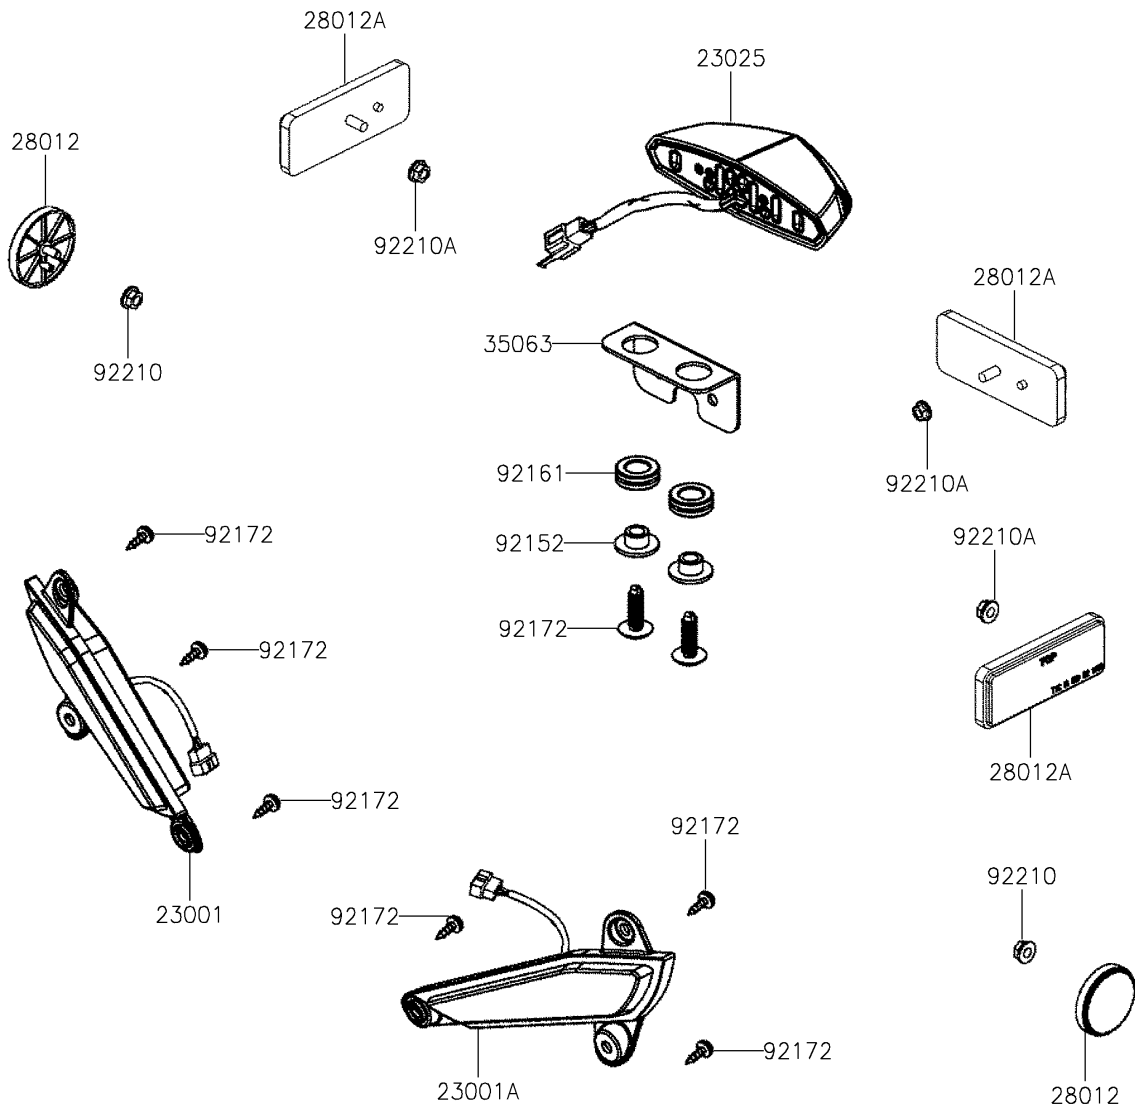

2024 KFX® 50 PARTS DIAGRAM

Taillight(s)

F2720

2024 KFX® 50 PARTS LIST

Taillight(s)

ITEM NAME	PART NUMBER	QUANTITY
LAMP-ASSY-HEAD,LED,RH (Ref # 23001)	23001-Y002	1
LAMP-ASSY-HEAD,LED,LH (Ref # 23001A)	23001-Y003	1
LAMP-TAIL,LED (Ref # 23025)	23025-Y011	1
REFLECTOR-REFLEX (Ref # 28012)	28012-Y002	2
REFLECTOR-REFLEX (Ref # 28012A)	28012-Y003	3
STAY,TAIL LIGHT (Ref # 35063)	35063-Y047	1
COLLAR (Ref # 92152)	92152-Y077	2
DAMPER (Ref # 92161)	92161-Y058	2
SCREW,TAPPING,5X16 (Ref # 92172)	92172-Y020	8
NUT,6MM (Ref # 92210)	92210-Y026	2
NUT,FLANGE,5MM (Ref # 92210A)	92210-Y053	3