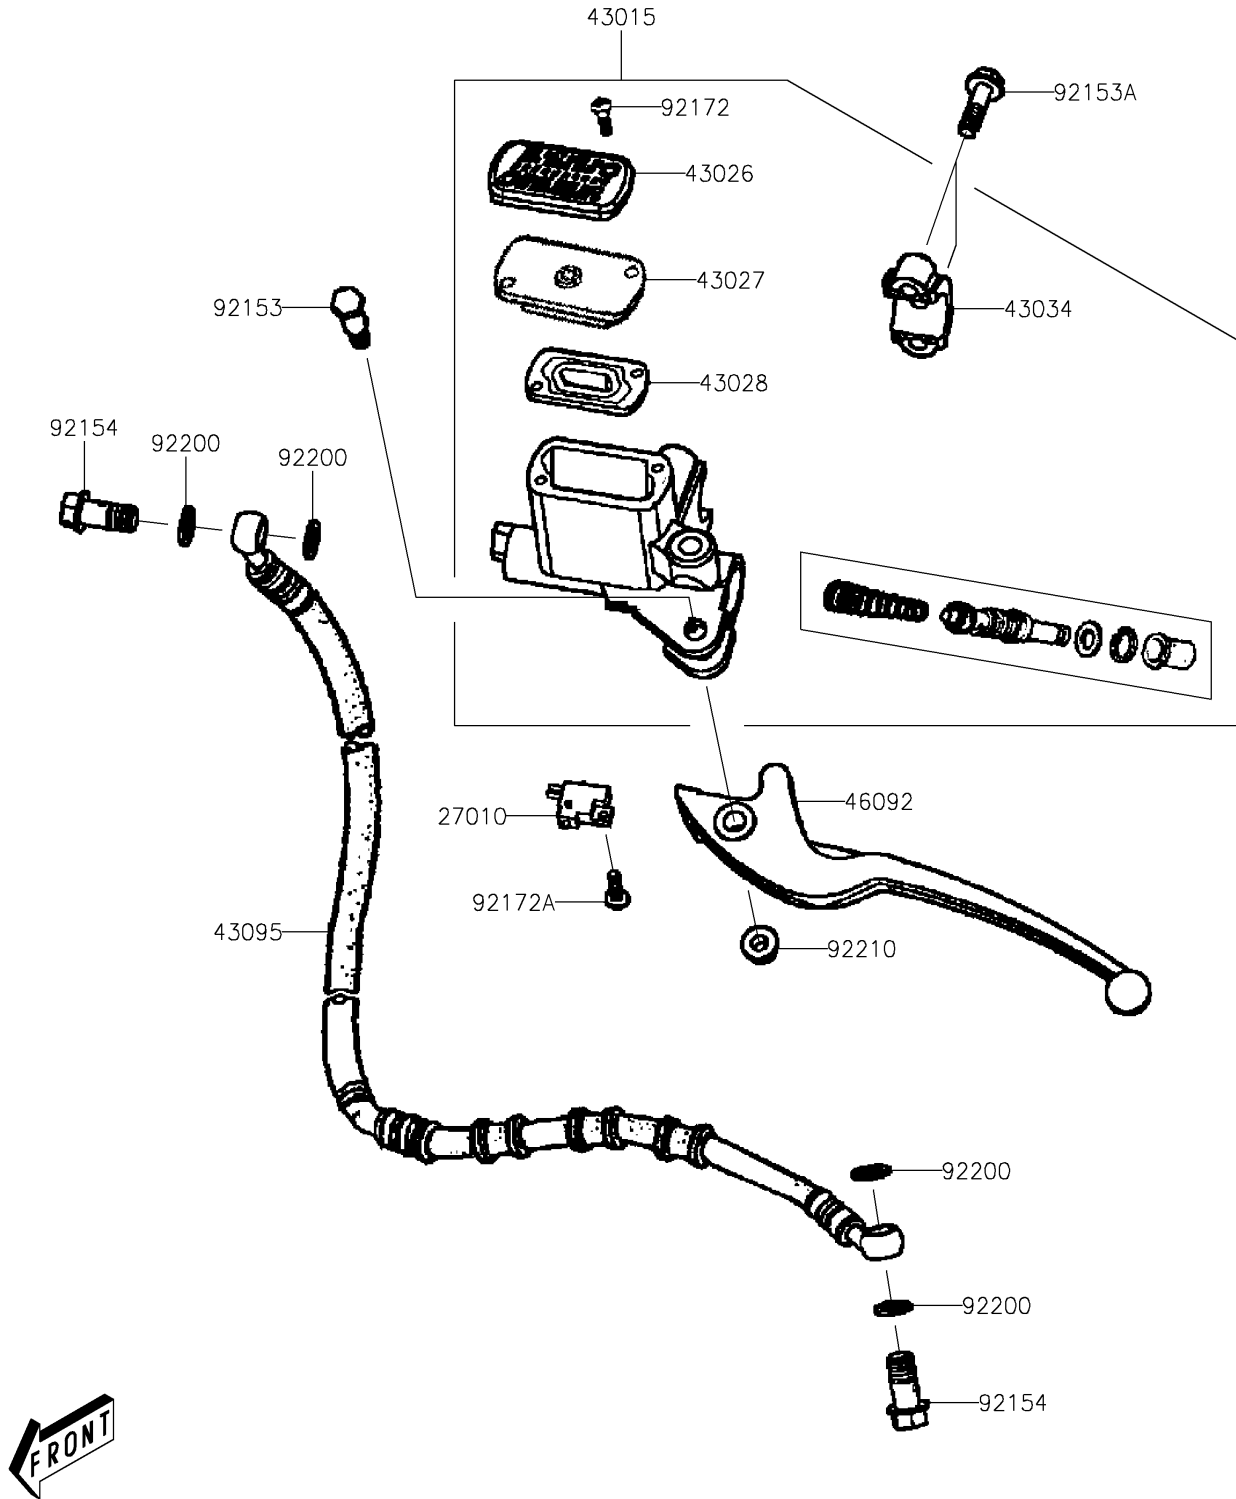

2024 KFX® 50 PARTS DIAGRAM

Front Master Cylinder

F2291

2024 KFX® 50 PARTS LIST

Front Master Cylinder

ITEM NAME	PART NUMBER	QUANTITY
SWITCH,STOP (Ref # 27010)	27010-Y004	1
CYLINDER-ASSY-MASTER (Ref # 43015)	43015-Y001	1
CAP-BRAKE (Ref # 43026)	43026-Y001	1
PLATE-DIAPHRAGM (Ref # 43027)	43027-Y001	1
DIAPHRAGM (Ref # 43028)	43028-Y001	1
HOLDER-BRAKE,MASTER CYLINDER (Ref # 43034)	43034-Y002	1
HOSE-BRAKE (Ref # 43095)	43095-Y001	1
LEVER-GRIP,LH (Ref # 46092)	46092-Y003	1
BOLT (Ref # 92153)	92153-Y008	1
BOLT,SOCKET,6X23 (Ref # 92153A)	92153-Y010	2
BOLT,10X22 (Ref # 92154)	92154-Y114	2
SCREW,4X12 (Ref # 92172)	92172-Y011	2
SCREW,4X12 (Ref # 92172A)	92172-Y014	1
WASHER (Ref # 92200)	92200-Y015	4
NUT,6MM (Ref # 92210)	92210-Y026	1