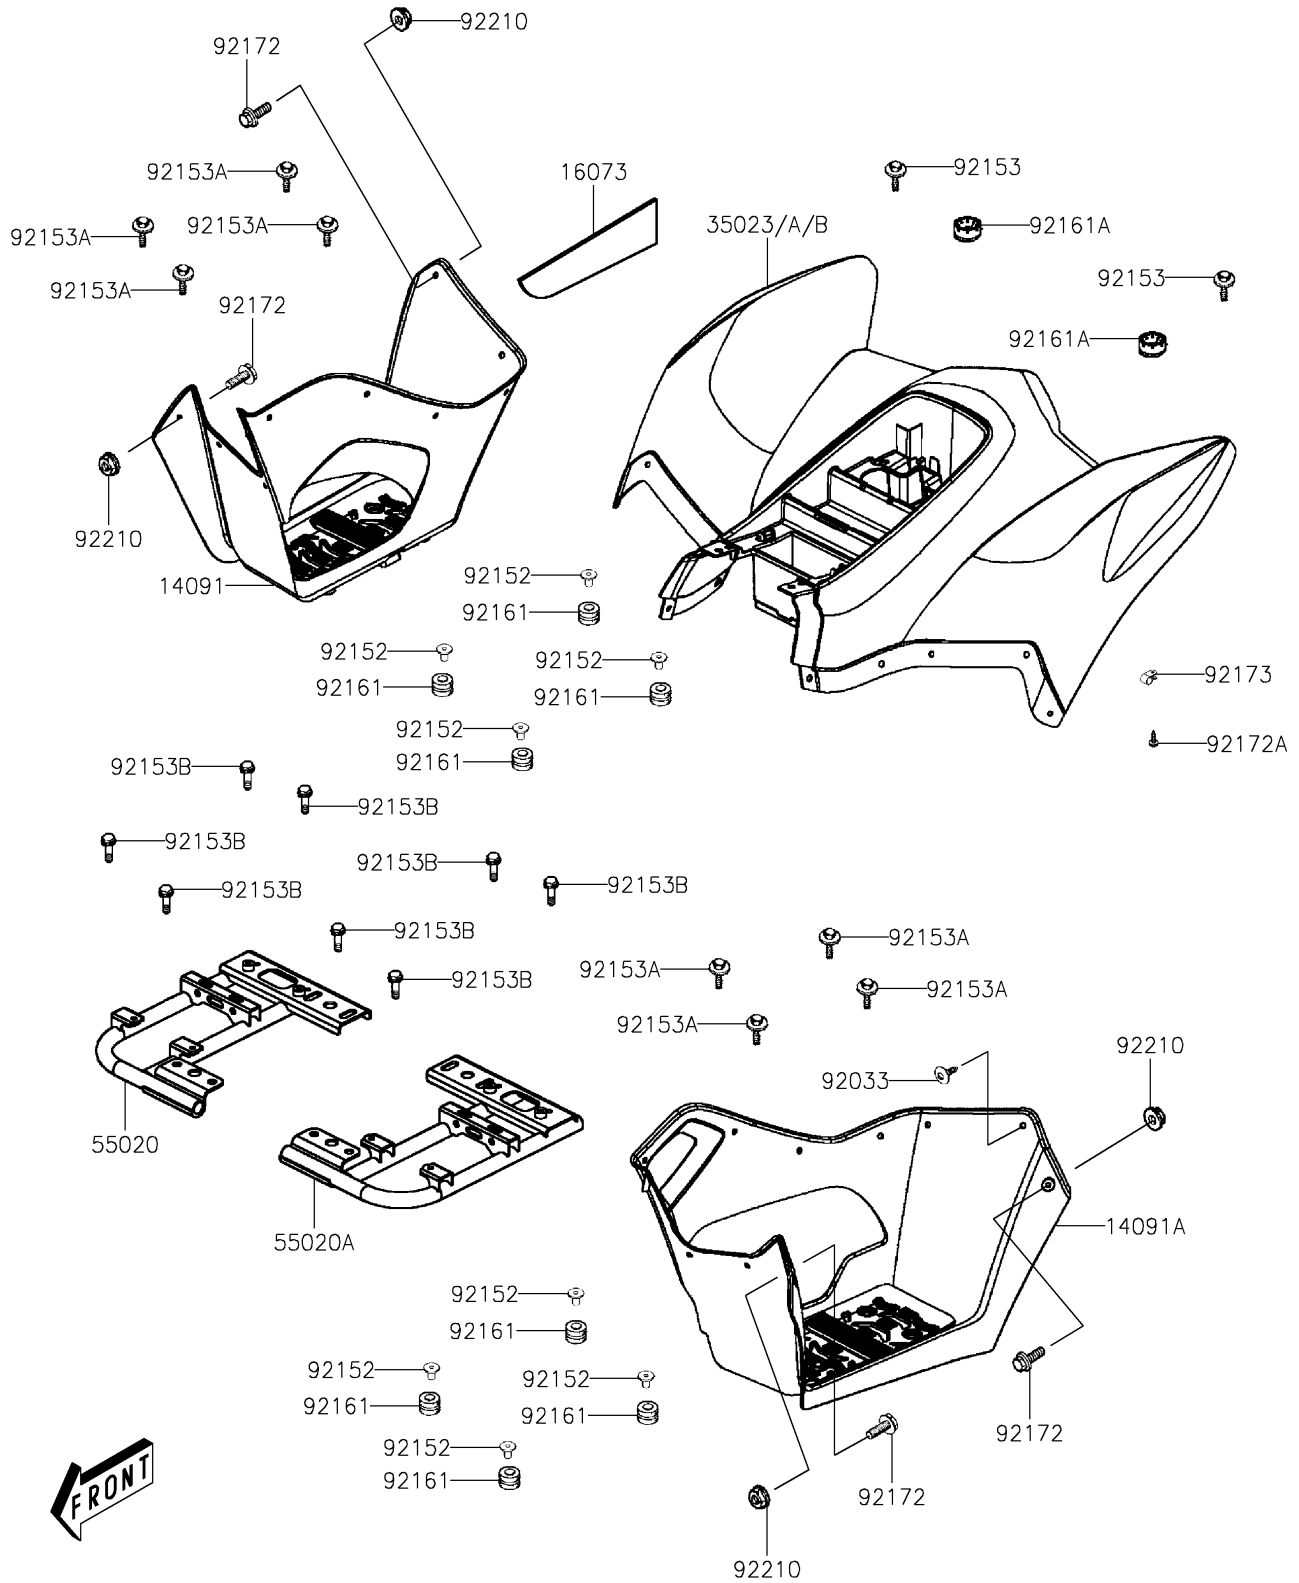

2024 KFX® 50 PARTS DIAGRAM

Rear Fender(s)

F2172

2024 KFX® 50 PARTS LIST

Rear Fender(s)

ITEM NAME	PART NUMBER	QUANTITY
COVER,SIDE,RH,S.BLACK (Ref # 14091)	14091-Y017-933	1
COVER,SIDE,LH,S.BLACK (Ref # 14091A)	14091-Y018-933	1
INSULATOR (Ref # 16073)	16073-Y003	1
FENDER-REAR,L.GREEN (Ref # 35023)	35023-Y005-930	1
FENDER-REAR,V.BLUE (Ref # 35023A)	35023-Y005-948	1
FENDER-REAR,GRAY (Ref # 35023B)	35023-Y005-985	1
GUARD,SIDE,RH (Ref # 55020)	55020-Y002	1
GUARD,SIDE,LH (Ref # 55020A)	55020-Y003	1
RIVET (Ref # 92033)	92033-Y010	16
COLLAR (Ref # 92152)	92152-Y014	8
BOLT,6X16 (Ref # 92153)	92153-Y018	5
BOLT,6X20 (Ref # 92153A)	92153-Y019	8
BOLT,FLANGE,8X16 (Ref # 92153B)	92153-Y032	8
DAMPER (Ref # 92161)	92161-Y003	8
DAMPER (Ref # 92161A)	92161-Y005	2
SCREW,6X16 (Ref # 92172)	92172-Y004	4
SCREW,4X12 (Ref # 92172A)	92172-Y019	1
CLAMP (Ref # 92173)	92173-Y088	1
NUT (Ref # 92210)	92210-Y031	4