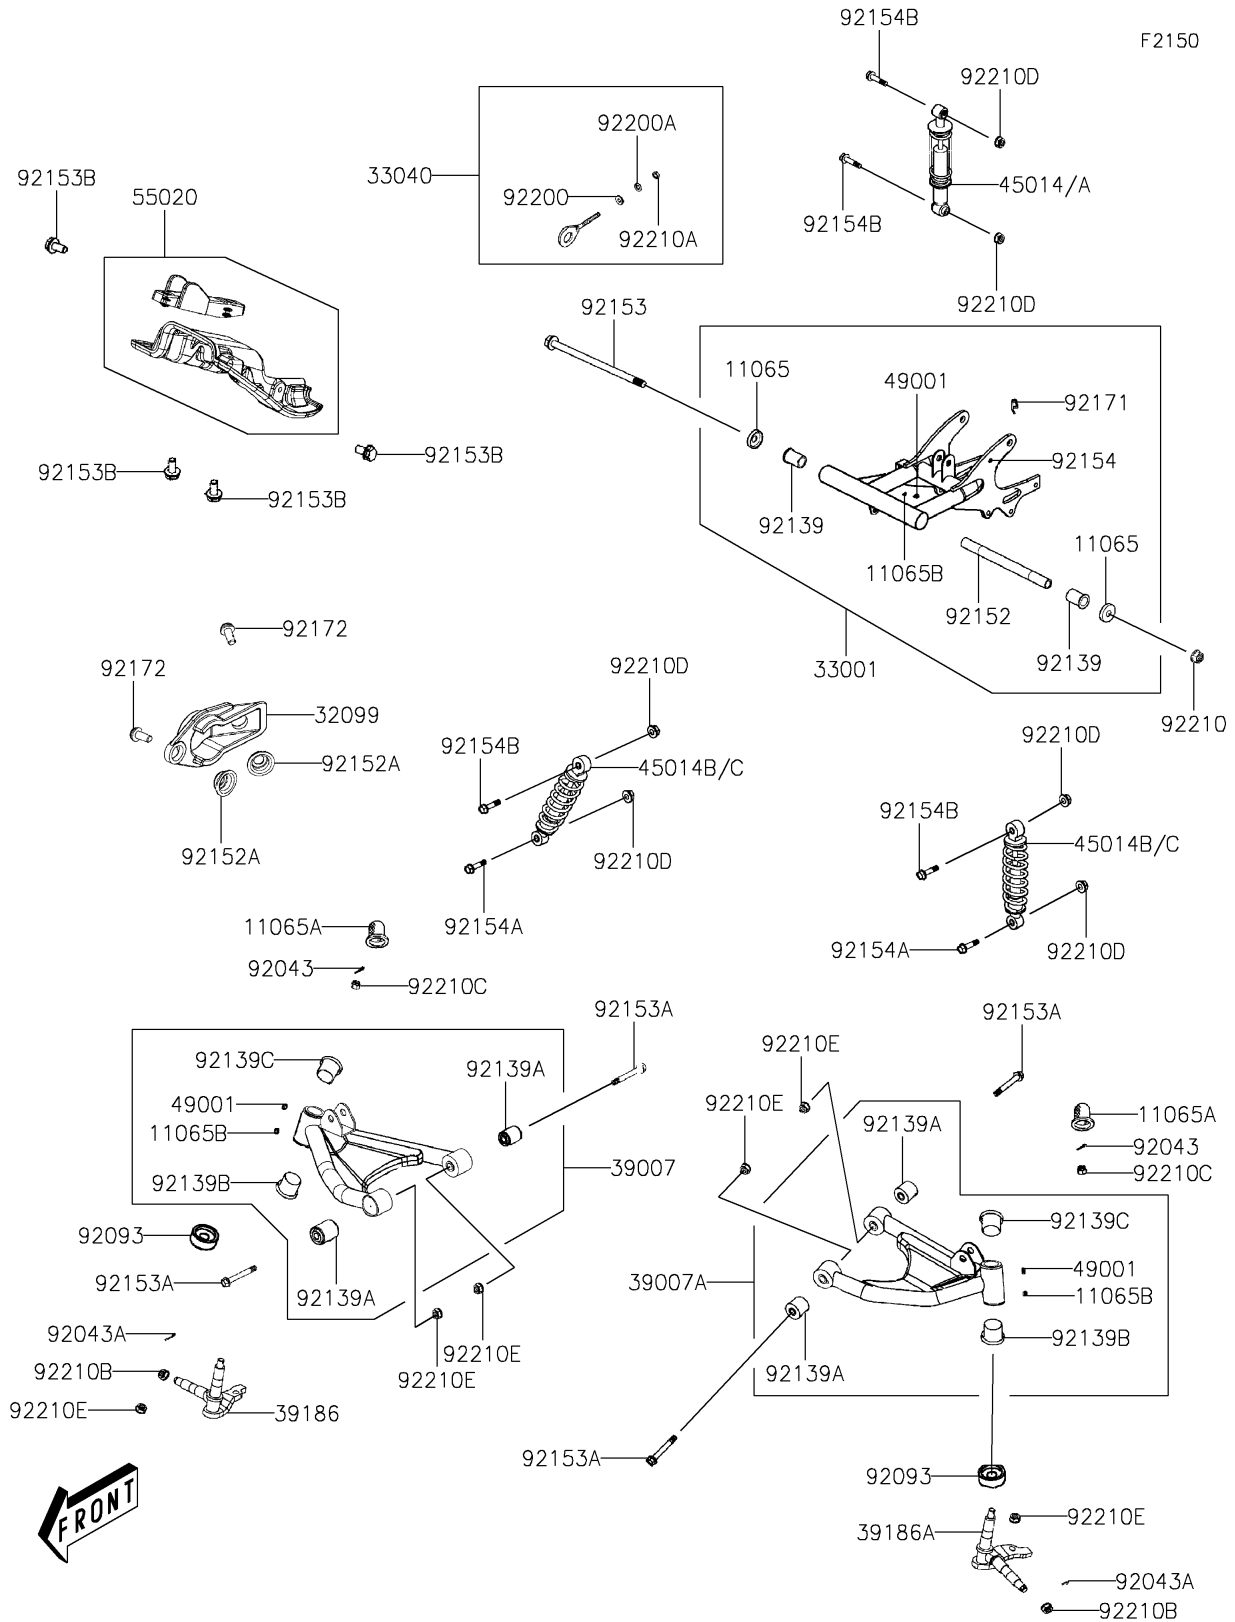

# 2024 KFX® 50 PARTS DIAGRAM

## 2024 KFX® 50 PARTS LIST

### Suspension

ITEM NAME	PART NUMBER	QUANTITY
CAP (Ref # 11065)	11065-Y003	2
CAP (Ref # 11065A)	11065-Y004	2
CAP,GREASE NIPPLE (Ref # 11065B)	11065-Y005	3
CASE,KICK STARTER (Ref # 32099)	32099-Y001	1
ARM-COMP-SWING (Ref # 33001)	33001-Y001	1
ADJUSTER-CHAIN (Ref # 33040)	33040-Y001	1
ARM-SUSP,RH,BLACK (Ref # 39007)	39007-Y001-935	1
ARM-SUSP,LH,BLACK (Ref # 39007A)	39007-Y002-935	1
KNUCKLE,RH (Ref # 39186)	39186-Y001	1
KNUCKLE,LH (Ref # 39186A)	39186-Y002	1
SHOCKABSORBER,RR,WHITE (Ref # 45014)	45014-Y002-937	1
SHOCKABSORBER,RR,GREEN (Ref # 45014A)	45014-Y002-960	1
SHOCKABSORBER,FR,WHITE (Ref # 45014B)	45014-Y003-937	2
SHOCKABSORBER,FR,GREEN (Ref # 45014C)	45014-Y003-960	2
NIPPLE-GREASE (Ref # 49001)	49001-Y001	3
GUARD (Ref # 55020)	55020-Y004	1
PIN,2X20 (Ref # 92043)	92043-Y008	2
PIN,3X25 (Ref # 92043A)	92043-Y009	2
SEAL (Ref # 92093)	92093-Y007	2
BUSHING,RR (Ref # 92139)	92139-Y003	2
BUSHING,SUSPENSION ARM (Ref # 92139A)	92139-Y004	4
BUSHING,SUSPENSION ARM (Ref # 92139B)	92139-Y005	2
BUSHING,SUSPENSION ARM (Ref # 92139C)	92139-Y006	2
COLLAR (Ref # 92152)	92152-Y010	1
COLLAR (Ref # 92152A)	92152-Y011	2
BOLT (Ref # 92153)	92153-Y011	1
BOLT,FLANGE,10X50 (Ref # 92153A)	92153-Y042	4
BOLT,6X16 (Ref # 92153B)	92153-Y064	4
BOLT,FLANGE,6X10 (Ref # 92154)	92154-Y038	1

### Suspension

ITEM NAME	PART NUMBER	QUANTITY
BOLT,HEX,10X40 (Ref # 92154A)	92154-Y148	2
BOLT,FLANGE,10X40 (Ref # 92154B)	92154-Y149	4
CLAMP,BRAKE HOSE (Ref # 92171)	92171-Y005	1
SCREW,TAPPING,6X12 (Ref # 92172)	92172-Y070	2
WASHER,8MM (Ref # 92200)	92200-Y016	1
WASHER,8MM (Ref # 92200A)	92200-Y019	1
NUT,14MM (Ref # 92210)	92210-Y012	1
NUT,8MM (Ref # 92210A)	92210-Y018	1
NUT,12MM (Ref # 92210B)	92210-Y023	2
NUT,10MM (Ref # 92210C)	92210-Y024	2
NUT,10MM (Ref # 92210D)	92210-Y029	6
NUT,10MM (Ref # 92210E)	92210-Y034	6