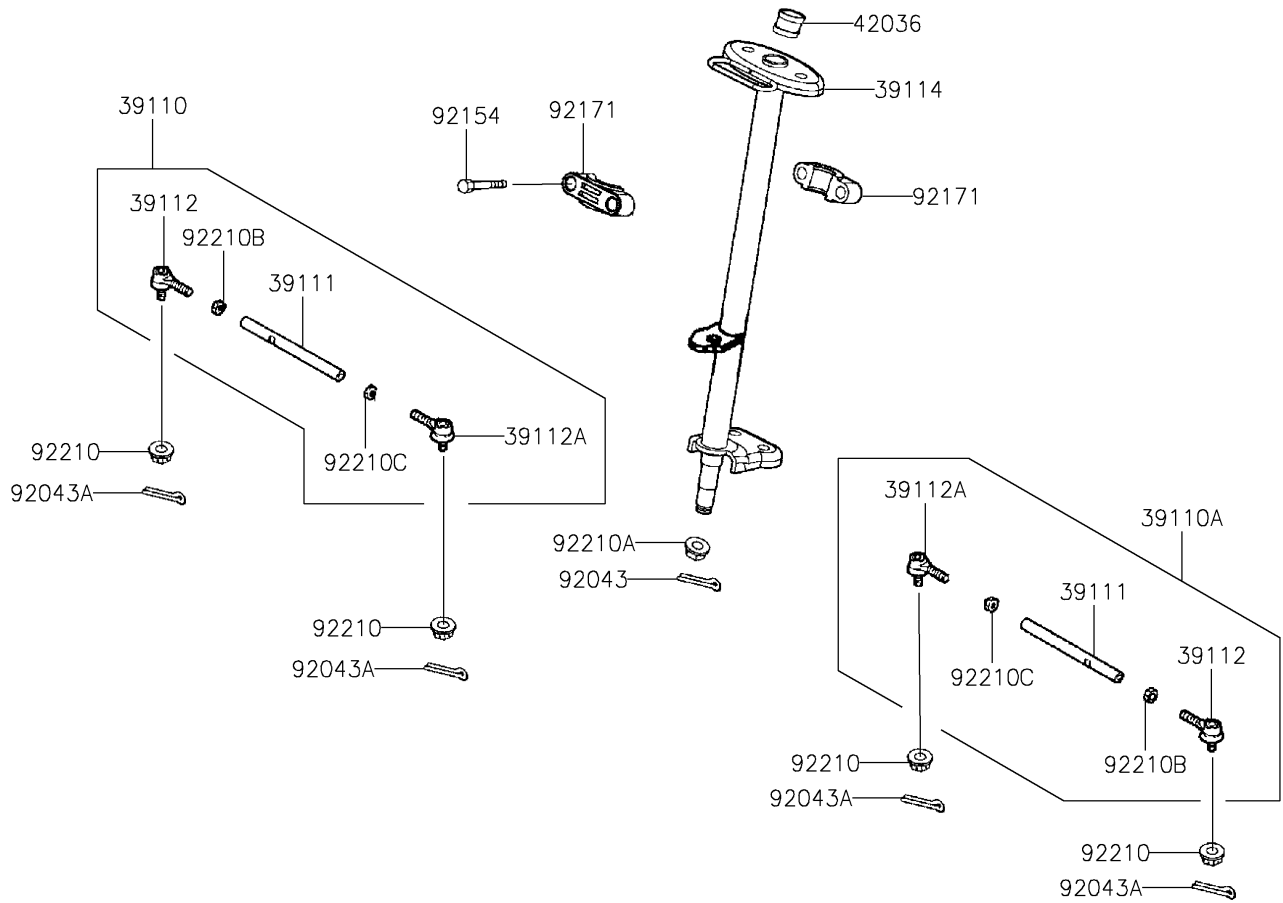

# 2024 KFX® 50 PARTS DIAGRAM

Steering Shaft

F2121

## 2024 KFX® 50 PARTS LIST

### Steering Shaft

ITEM NAME	PART NUMBER	QUANTITY
ROD-ASSY-TIE,RH (Ref # 39110)	39110-Y003	1
ROD-ASSY-TIE,LH (Ref # 39110A)	39110-Y004	1
ROD-TIE (Ref # 39111)	39111-Y001	2
RODEND-TIE (Ref # 39112)	39112-Y003	2
RODEND-TIE (Ref # 39112A)	39112-Y004	2
SHAFT-COMP-STRG (Ref # 39114)	39114-Y004	1
SLEEVE (Ref # 42036)	42036-Y001	1
PIN,3X25 (Ref # 92043)	92043-Y009	1
PIN,2.5X20 (Ref # 92043A)	92043-Y010	4
BOLT,FLANGE,8X65 (Ref # 92154)	92154-Y120	2
CLAMP,STEERING SHAFT (Ref # 92171)	92171-Y006	2
NUT,10MM (Ref # 92210)	92210-Y010	4
NUT,14MM (Ref # 92210A)	92210-Y012	1
NUT,10MM (Ref # 92210B)	92210-Y021	2
NUT,10MM (Ref # 92210C)	92210-Y022	2