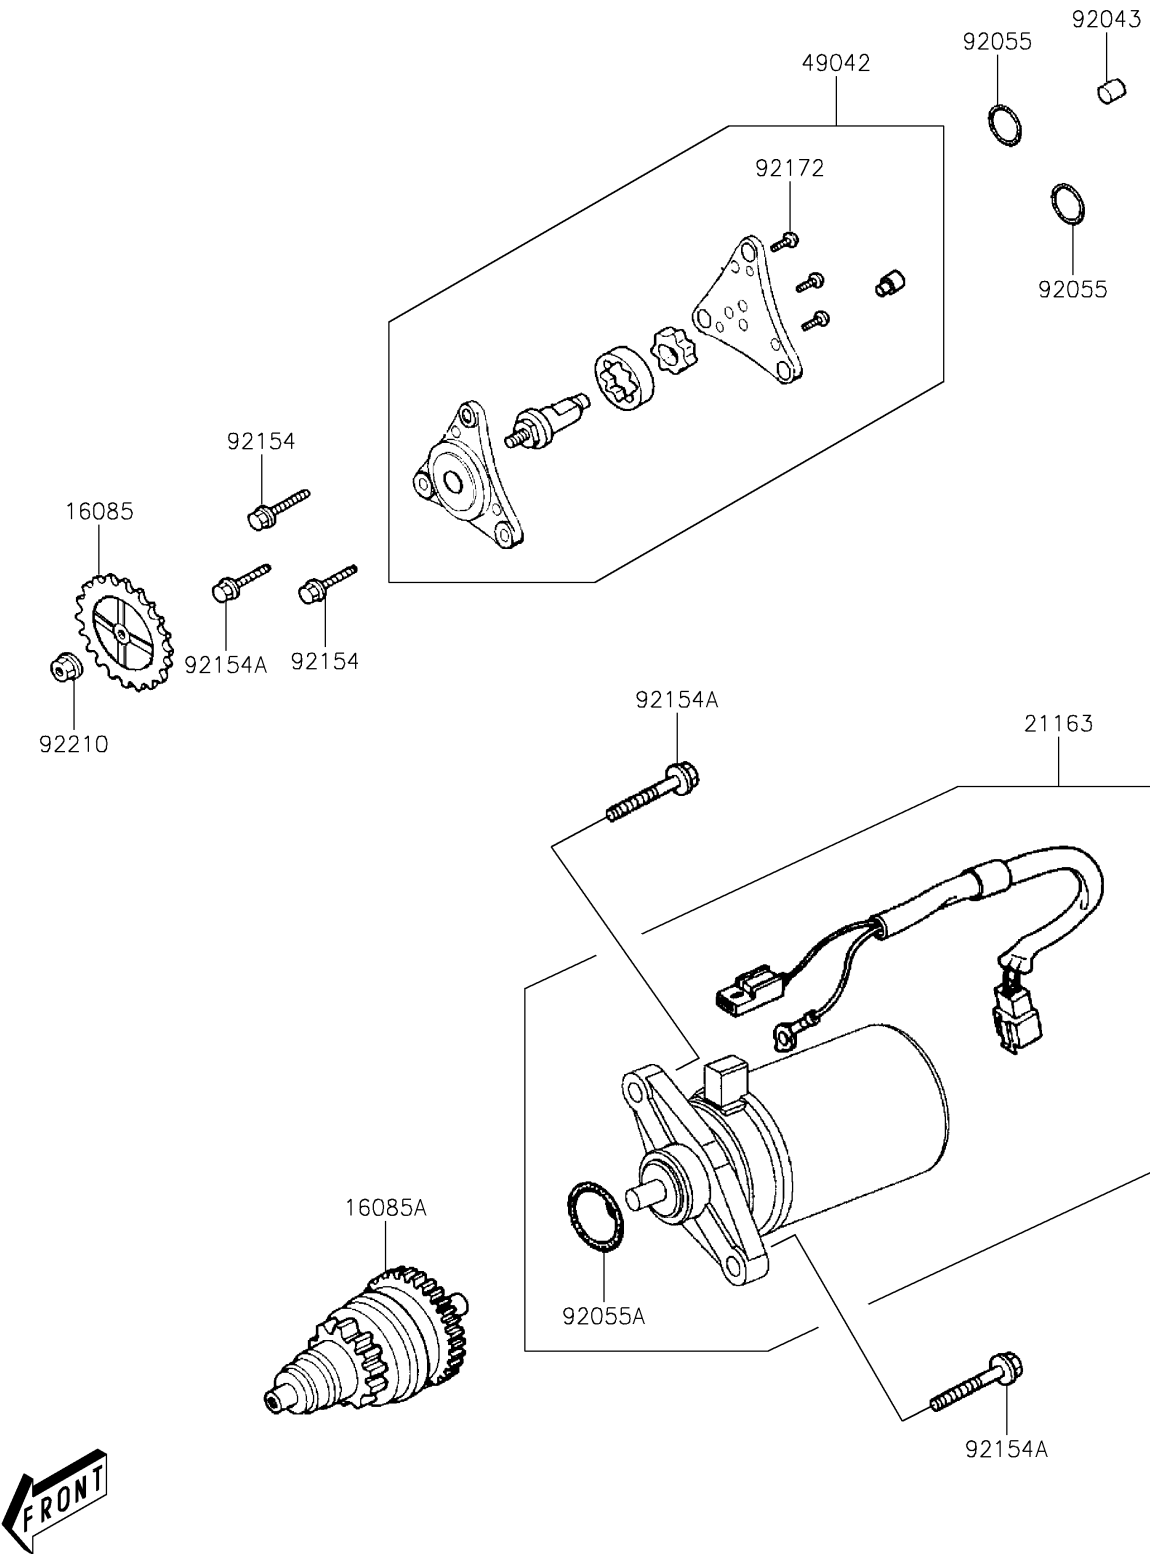

2024 KFX® 50 PARTS DIAGRAM

Starter Motor

E1840

2024 KFX® 50 PARTS LIST

Starter Motor

ITEM NAME	PART NUMBER	QUANTITY
GEAR,OIL PUMP (Ref # 16085)	16085-Y002	1
GEAR,STARTER (Ref # 16085A)	16085-Y007	1
STARTER-ELECTRIC (Ref # 21163)	21163-Y007	1
PUMP-OIL (Ref # 49042)	49042-Y002	1
PIN,8X12 (Ref # 92043)	92043-Y007	1
RING-O,9X1.6 (Ref # 92055)	92055-Y009	2
RING-O (Ref # 92055A)	92055-Y012	1
BOLT,6X20 (Ref # 92154)	92154-Y057	2
BOLT,FLANGE,6X25 (Ref # 92154A)	92154-Y066	3
SCREW,4X10 (Ref # 92172)	92172-Y071	3
NUT,6MM (Ref # 92210)	92210-Y026	1