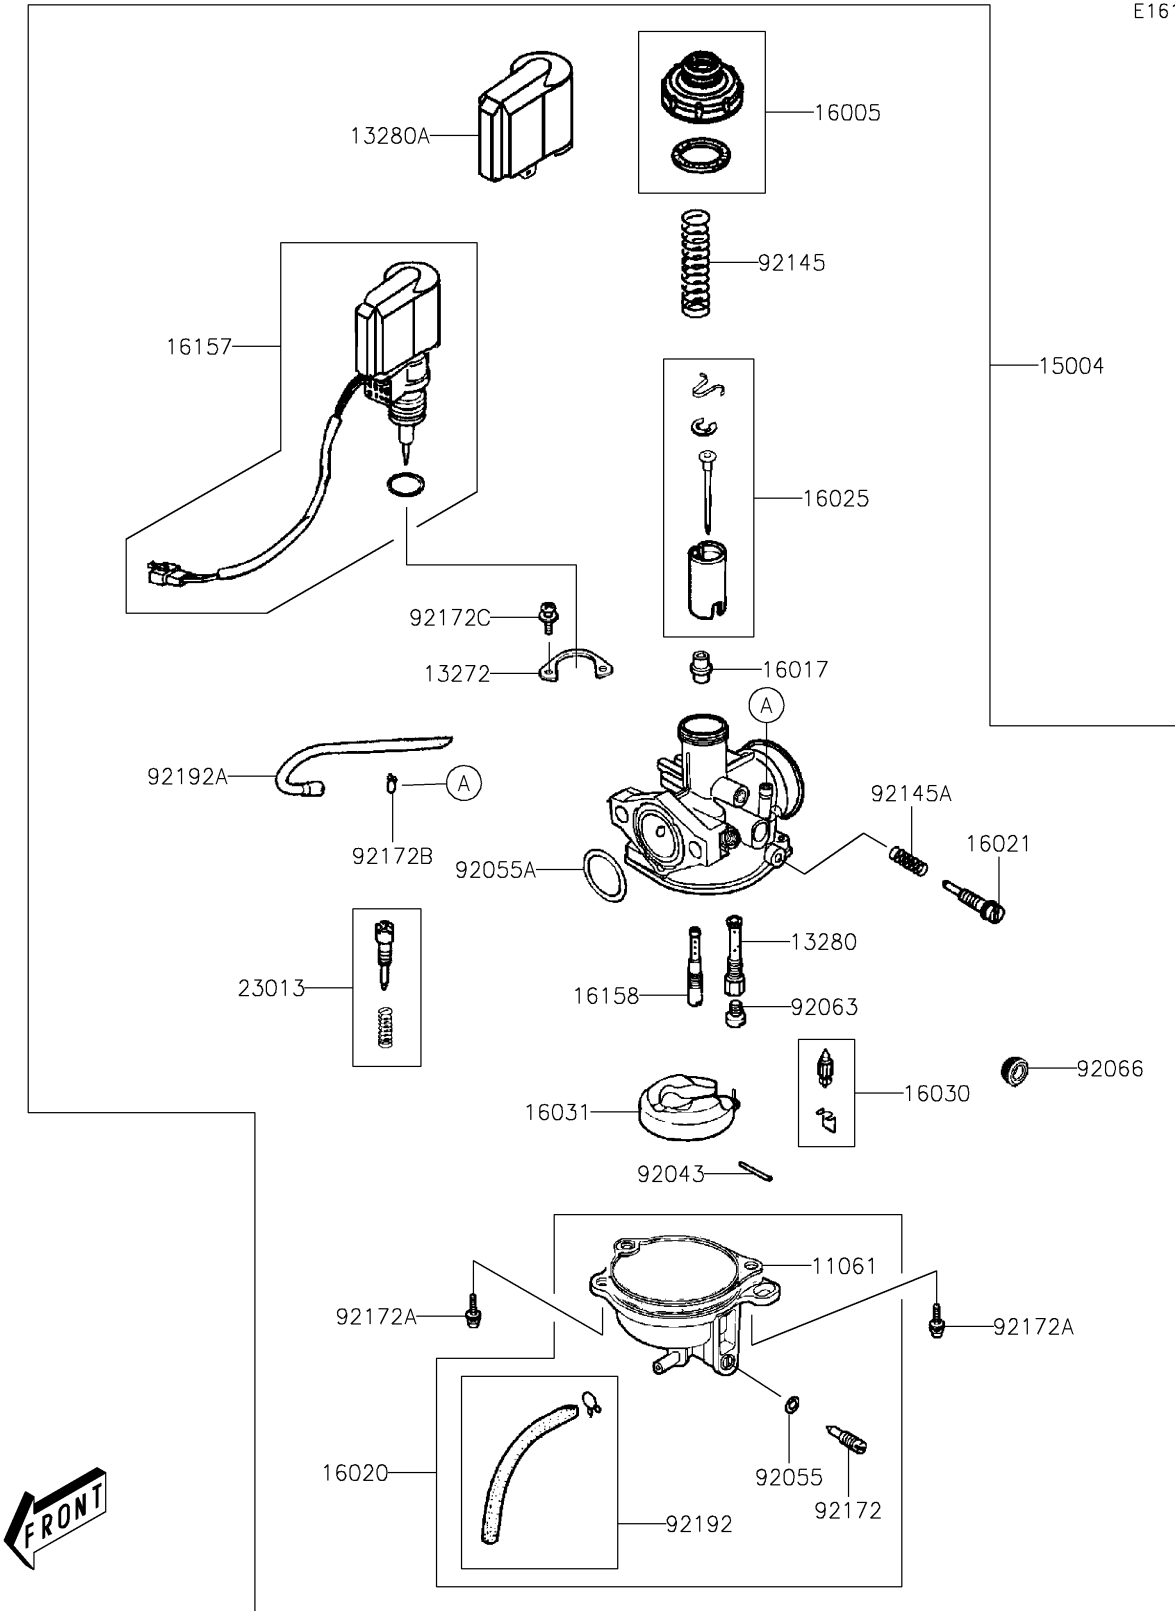

2024 KFX® 50 PARTS DIAGRAM

Carburetor

E1611

2024 KFX® 50 PARTS LIST

Carburetor

ITEM NAME	PART NUMBER	QUANTITY
GASKET,FLOAT CHAMBER (Ref # 11061)	11061-Y021	1
PLATE (Ref # 13272)	13272-Y011	1
HOLDER,NEEDLE JET (Ref # 13280)	13280-Y007	1
HOLDER,CAP (Ref # 13280A)	13280-Y008	1
CARBURETOR-ASSY (Ref # 15004)	15004-Y006	1
TOP-CHAMBER (Ref # 16005)	16005-Y001	1
JET-NEEDLE (Ref # 16017)	16017-Y001	1
CHAMBER-FLOAT (Ref # 16020)	16020-Y001	1
SCREW-THROTTLE STOP (Ref # 16021)	16021-Y001	1
VALVE-THROTTLE (Ref # 16025)	16025-Y005	1
VALVE-FLOAT,ASSY (Ref # 16030)	16030-Y002	1
FLOAT (Ref # 16031)	16031-Y001	1
JET-STARTER (Ref # 16157)	16157-Y001	1
JET-SLOW (Ref # 16158)	16158-Y001	1
SCREW-ASSY,ADJUST (Ref # 23013)	23013-Y001	1
PIN (Ref # 92043)	92043-Y002	1
RING-O (Ref # 92055)	92055-Y001	1
RING-O (Ref # 92055A)	92055-Y016	1
JET-MAIN (Ref # 92063)	92063-Y002	1
PLUG (Ref # 92066)	92066-Y008	1
SPRING (Ref # 92145)	92145-Y002	1
SPRING (Ref # 92145A)	92145-Y004	1
SCREW,DRAIN (Ref # 92172)	92172-Y001	1
SCREW (Ref # 92172A)	92172-Y013	2
CLAMP (Ref # 92172B)	92172-Y023	1
SCREW,4X8 (Ref # 92172C)	92172-Y065	2
TUBE,ASSY (Ref # 92192)	92192-Y006	1
TUBE (Ref # 92192A)	92192-Y011	1