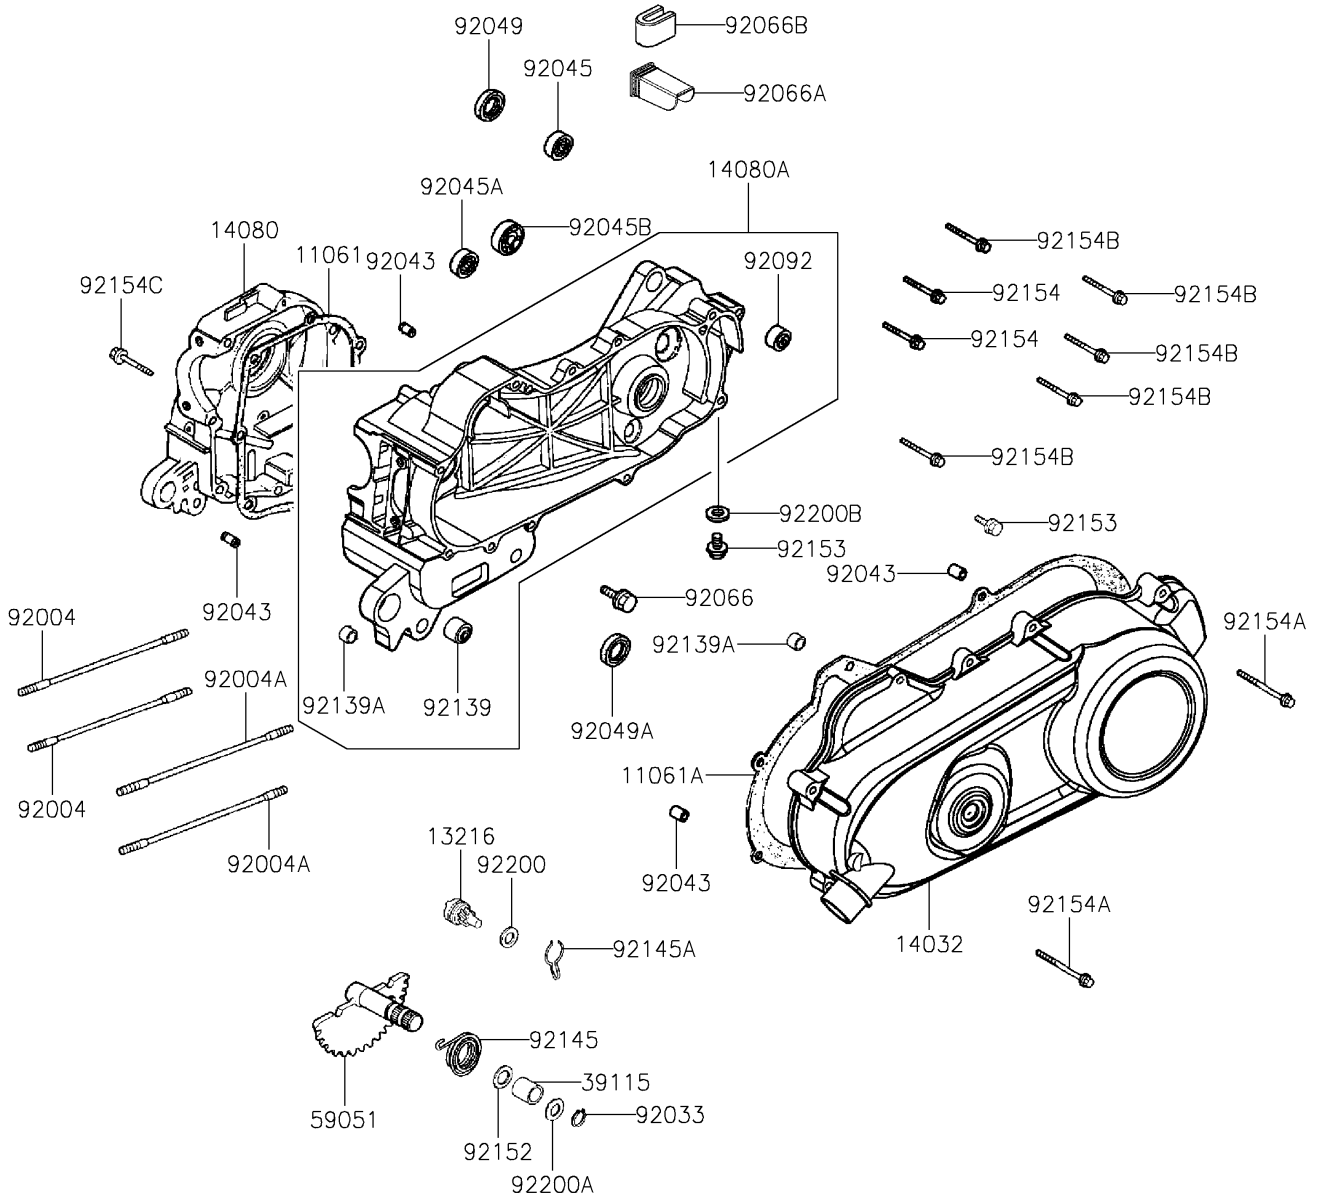

2024 KFX® 50 PARTS DIAGRAM

Crankcase

E1411

2024 KFX® 50 PARTS LIST

Crankcase

ITEM NAME	PART NUMBER	QUANTITY
GASKET,CRANK CASE (Ref # 11061)	11061-Y002	1
GASKET,CLUTCH COVER (Ref # 11061A)	11061-Y006	1
GEAR-COMP,KICK DRIVEN (Ref # 13216)	13216-Y001	1
COVER-CLUTCH,BLACK (Ref # 14032)	14032-Y001-931	1
CRANKCASE,RH (Ref # 14080)	14080-Y002	1
CRANKCASE,LH (Ref # 14080A)	14080-Y004	1
SHAFT-IDLER,KICK (Ref # 39115)	39115-Y001	1
GEAR-SPUR,KICK STARTER (Ref # 59051)	59051-Y001	1
STUD,7X168 (Ref # 92004)	92004-Y001	2
STUD,7X176 (Ref # 92004A)	92004-Y003	2
RING-SNAP (Ref # 92033)	92033-Y012	1
PIN,8X14 (Ref # 92043)	92043-Y012	4
BEARING-BALL,6201 (Ref # 92045)	92045-Y002	1
BEARING-BALL,6203 (Ref # 92045A)	92045-Y003	1
BEARING-BALL,6203 (Ref # 92045B)	92045-Y006	1
SEAL-OIL,17X30X6 (Ref # 92049)	92049-Y006	1
SEAL-OIL,19.8X30X5 (Ref # 92049A)	92049-Y041	1
PLUG,DRAIN (Ref # 92066)	92066-Y003	1
PLUG (Ref # 92066A)	92066-Y004	1
PLUG (Ref # 92066B)	92066-Y006	1
BUSHING-RUBBER (Ref # 92092)	92092-Y002	1
BUSHING (Ref # 92139)	92139-Y001	1
BUSHING (Ref # 92139A)	92139-Y002	2
SPRING (Ref # 92145)	92145-Y001	1
SPRING,KICK DRIVEN GEAR (Ref # 92145A)	92145-Y011	1
COLLAR (Ref # 92152)	92152-Y006	1
BOLT,FLANGE,8X12 (Ref # 92153)	92153-Y031	2
BOLT,FLANGE,8X35 (Ref # 92154)	92154-Y021	2
BOLT,FLANGE,6X35 (Ref # 92154A)	92154-Y069	8

2024 KFX® 50 PARTS LIST

Crankcase

ITEM NAME	PART NUMBER	QUANTITY
BOLT,FLANGE,8X40 (Ref # 92154B)	92154-Y113	5
BOLT,FLANGE,6X45 (Ref # 92154C)	92154-Y135	1
WASHER,10MM (Ref # 92200)	92200-Y002	1
WASHER (Ref # 92200A)	92200-Y008	1
WASHER,8MM (Ref # 92200B)	92200-Y010	1