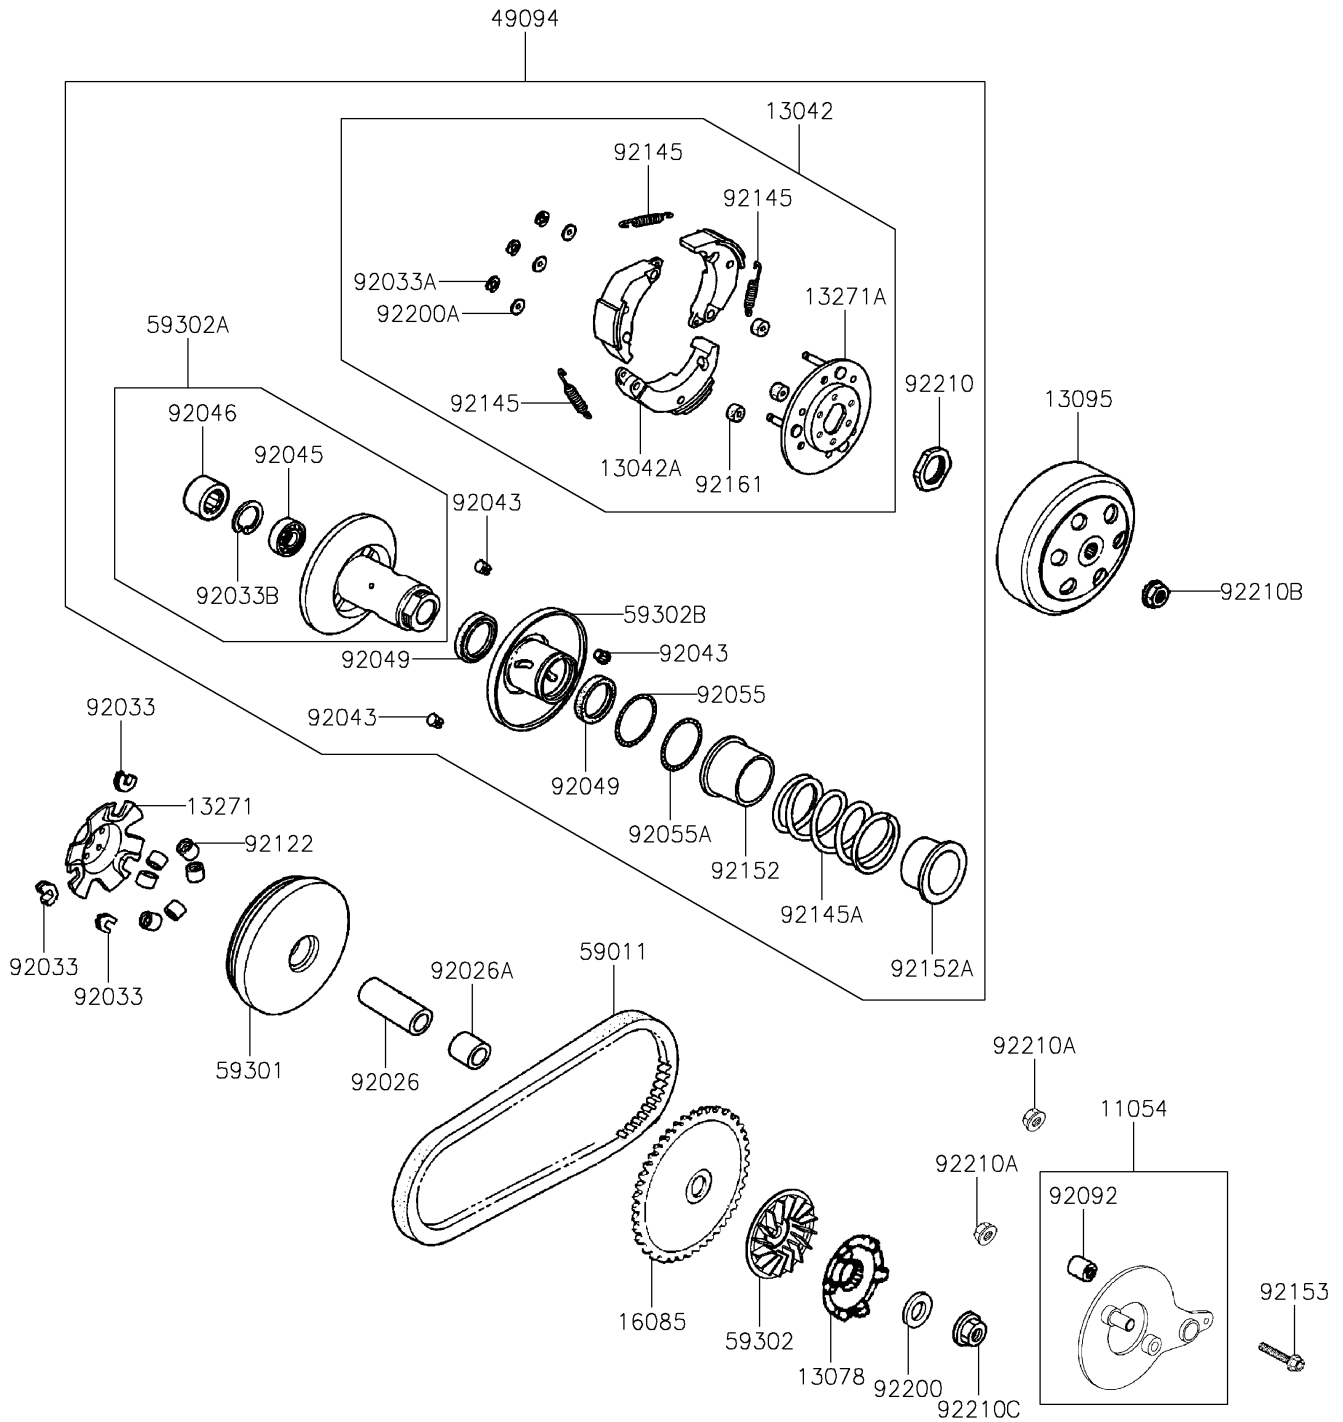

2024 KFX® 50 PARTS DIAGRAM

Belt Converter

E1390

2024 KFX® 50 PARTS LIST

Belt Converter

ITEM NAME	PART NUMBER	QUANTITY
BRACKET,ENG HANGER (Ref # 11054)	11054-Y006	1
WEIGHT,ASSY (Ref # 13042)	13042-Y001	1
WEIGHT,CLUTCH (Ref # 13042A)	13042-Y003	3
RATCHET,KICK STARTER (Ref # 13078)	13078-Y001	1
HOUSING-COMP-CLUTCH (Ref # 13095)	13095-Y001	1
PLATE,MOVABLE DRIVE (Ref # 13271)	13271-Y004	1
PLATE,DRIVE COMP (Ref # 13271A)	13271-Y005	1
GEAR (Ref # 16085)	16085-Y003	1
CONVERTER-ASSY-DRIVEN (Ref # 49094)	49094-Y002	1
BELT,DRIVE (Ref # 59011)	59011-Y001	1
SHEAVE-MOVABLE (Ref # 59301)	59301-Y001	1
SHEAVE-COMP,FIEXED DRIVE (Ref # 59302)	59302-Y002	1
SHEAVE-COMP,FIXED (Ref # 59302A)	59302-Y003	1
SHEAVE-COMP,MOVABLE (Ref # 59302B)	59302-Y005	1
SPACER (Ref # 92026)	92026-Y001	1
SPACER (Ref # 92026A)	92026-Y003	1
RING-SNAP (Ref # 92033)	92033-Y005	3
RING-SNAP,6MM (Ref # 92033A)	92033-Y007	3
RING-SNAP (Ref # 92033B)	92033-Y013	1
PIN,GUIDE (Ref # 92043)	92043-Y003	3
BEARING-BALL,6901U (Ref # 92045)	92045-Y001	1
BEARING-NEEDLE,17X25X18 (Ref # 92046)	92046-Y001	1
SEAL-OIL,34X39X3 (Ref # 92049)	92049-Y007	2
RING-O,36X1.5 (Ref # 92055)	92055-Y004	1
RING-O,39.8X2.2 (Ref # 92055A)	92055-Y006	1
BUSHING-RUBBER (Ref # 92092)	92092-Y002	1
ROLLER (Ref # 92122)	92122-Y002	6
SPRING,CLUTCH (Ref # 92145)	92145-Y006	3
SPRING (Ref # 92145A)	92145-Y008	1

2024 KFX® 50 PARTS LIST

Belt Converter

ITEM NAME	PART NUMBER	QUANTITY
COLLAR,SEAL (Ref # 92152)	92152-Y002	1
COLLAR,SPRING (Ref # 92152A)	92152-Y004	1
BOLT,FLANGE,8X50 (Ref # 92153)	92153-Y037	1
DAMPER (Ref # 92161)	92161-Y002	3
WASHER,12MM (Ref # 92200)	92200-Y003	1
WASHER,6MM (Ref # 92200A)	92200-Y005	3
NUT,28MM (Ref # 92210)	92210-Y002	1
NUT,8MM (Ref # 92210A)	92210-Y013	2
NUT,FLANGE,10MM (Ref # 92210B)	92210-Y058	1
NUT,12MM (Ref # 92210C)	92210-Y077	1