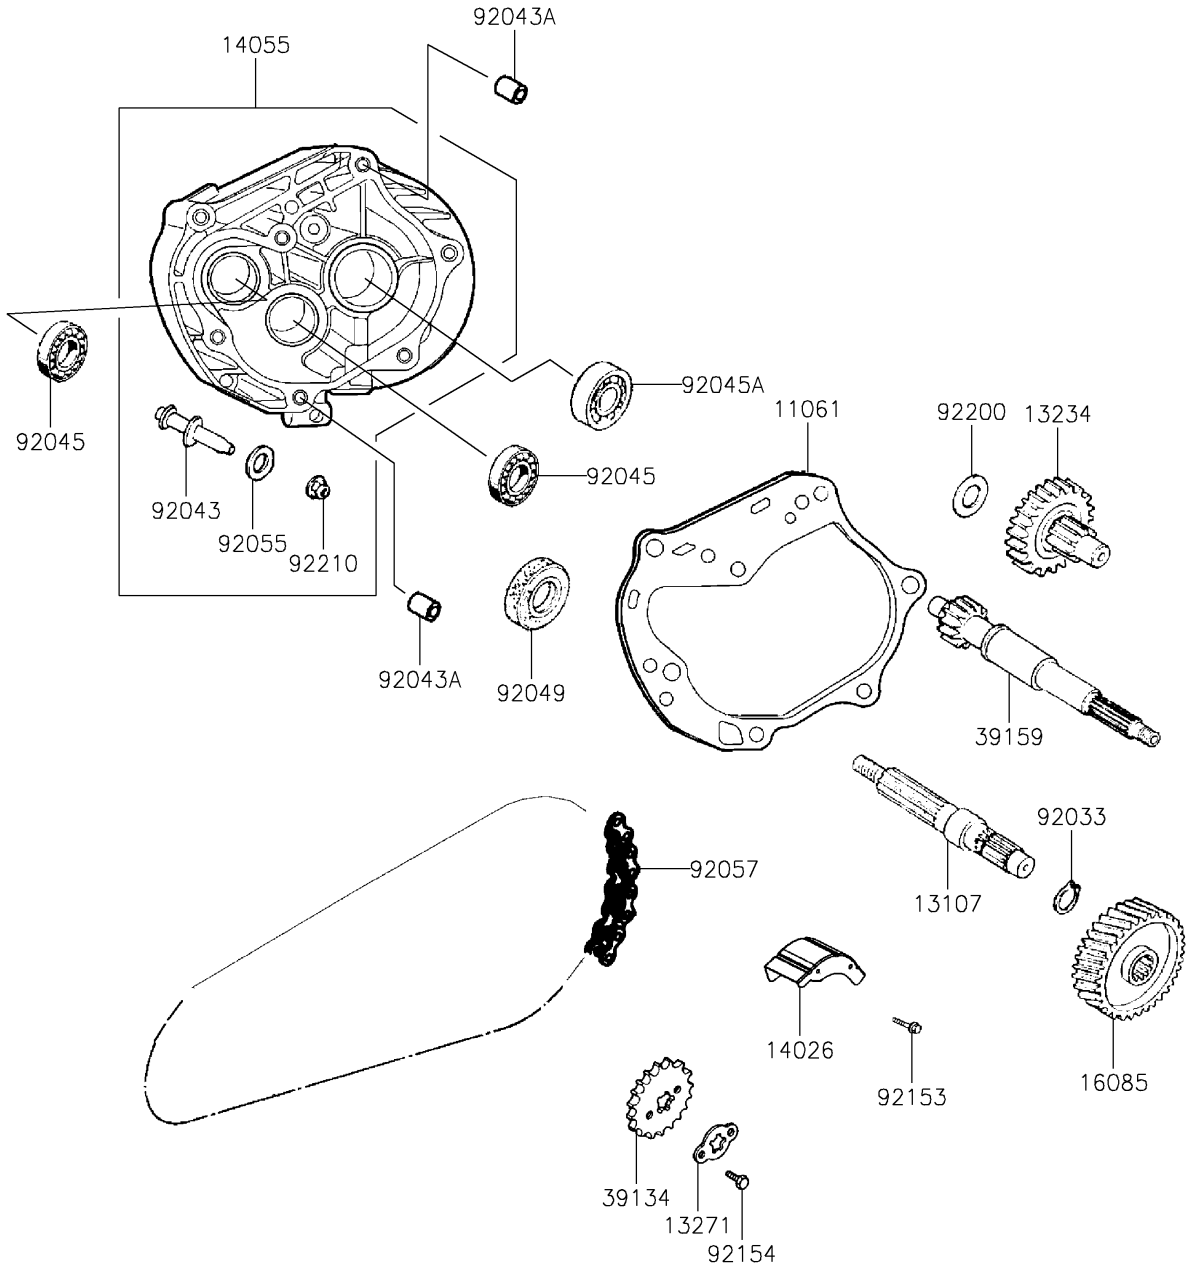

2024 KFX® 50 PARTS DIAGRAM

Gear Change Drum/Shift Fork(s)

E1362

2024 KFX® 50 PARTS LIST

Gear Change Drum/Shift Fork(s)

ITEM NAME	PART NUMBER	QUANTITY
GASKET,GEAR CASE (Ref # 11061)	11061-Y016	1
SHAFT,FINAL (Ref # 13107)	13107-Y003	1
SHAFT-COMP (Ref # 13234)	13234-Y002	1
PLATE (Ref # 13271)	13271-Y007	1
COVER-CHAIN (Ref # 14026)	14026-Y001	1
CASE-GEAR (Ref # 14055)	14055-Y002	1
GEAR,FINAL (Ref # 16085)	16085-Y005	1
SPROCKET-DRIVE (Ref # 39134)	39134-Y001	1
SHAFT-DRIVE (Ref # 39159)	39159-Y002	1
RING-SNAP (Ref # 92033)	92033-Y011	1
PIN,BRAKE (Ref # 92043)	92043-Y001	1
PIN,DOWEL,10X20 (Ref # 92043A)	92043-Y014	2
BEARING-BALL,6201 (Ref # 92045)	92045-Y002	2
BEARING-BALL,6004 UU (Ref # 92045A)	92045-Y005	1
SEAL-OIL,27X42X7 (Ref # 92049)	92049-Y008	1
RING-O,7.5X1.5 (Ref # 92055)	92055-Y002	1
CHAIN,DRIVE (Ref # 92057)	92057-Y004	1
BOLT,FLANGE,6X10 (Ref # 92153)	92153-Y045	2
BOLT,HEX,6X10 (Ref # 92154)	92154-Y145	2
WASHER,12MM (Ref # 92200)	92200-Y004	1
NUT,8MM (Ref # 92210)	92210-Y014	1