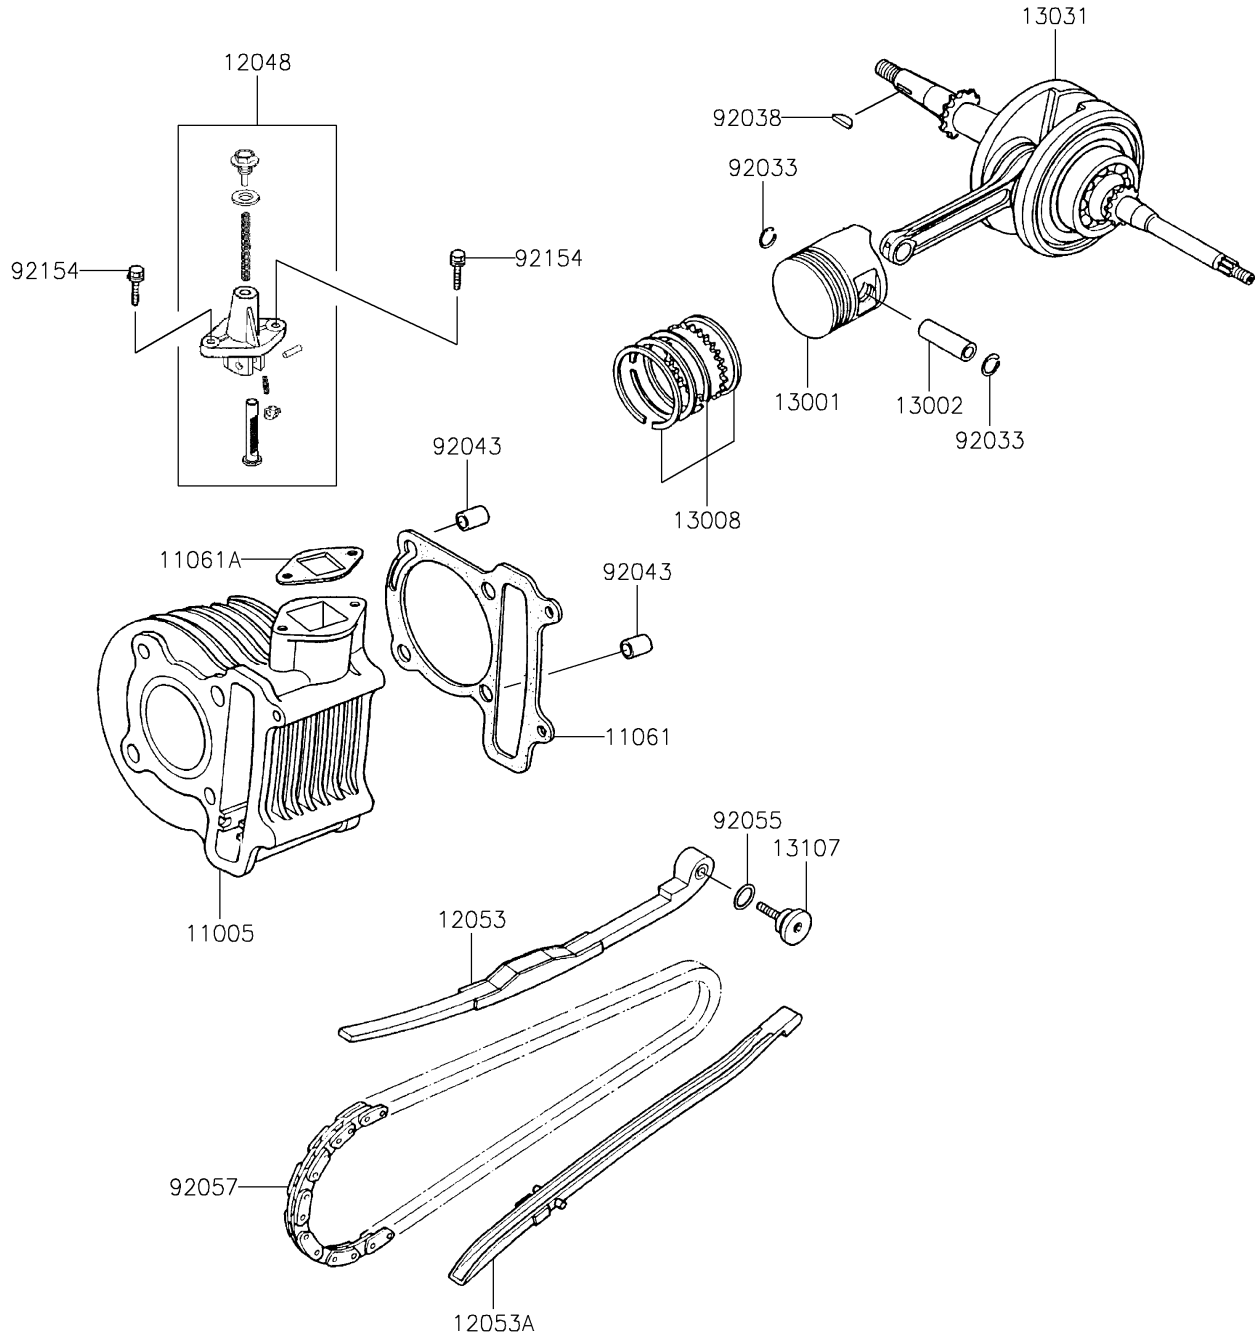

2024 KFX® 50 PARTS DIAGRAM

Crankshaft/Piston(s)

E1320

2024 KFX® 50 PARTS LIST

Crankshaft/Piston(s)

ITEM NAME	PART NUMBER	QUANTITY
CYLINDER-ENGINE (Ref # 11005)	11005-Y001	1
GASKET,CYLINDER BASE (Ref # 11061)	11061-Y008	1
GASKET,CAM CHAIN ADJUSTER (Ref # 11061A)	11061-Y069	1
TENSIONER-ASSY (Ref # 12048)	12048-Y002	1
GUIDE-CHAIN,TENSIONER (Ref # 12053)	12053-Y001	1
GUIDE-CHAIN (Ref # 12053A)	12053-Y003	1
PISTON-ENGINE (Ref # 13001)	13001-Y002	1
PIN-PISTON (Ref # 13002)	13002-Y002	1
RING-SET-PISTON (Ref # 13008)	13008-Y002	1
CRANKSHAFT-COMP (Ref # 13031)	13031-Y002	1
SHAFT,CHAIN GUIDE (Ref # 13107)	13107-Y001	1
RING-SNAP (Ref # 92033)	92033-Y001	2
KEY,WOODRUFF (Ref # 92038)	92038-Y001	1
PIN,8X14 (Ref # 92043)	92043-Y006	2
RING-O,15.2X1.5 (Ref # 92055)	92055-Y003	1
CHAIN,CAMSHAFT (Ref # 92057)	92057-Y001	1
BOLT,FLANGE,6X18 (Ref # 92154)	92154-Y132	2