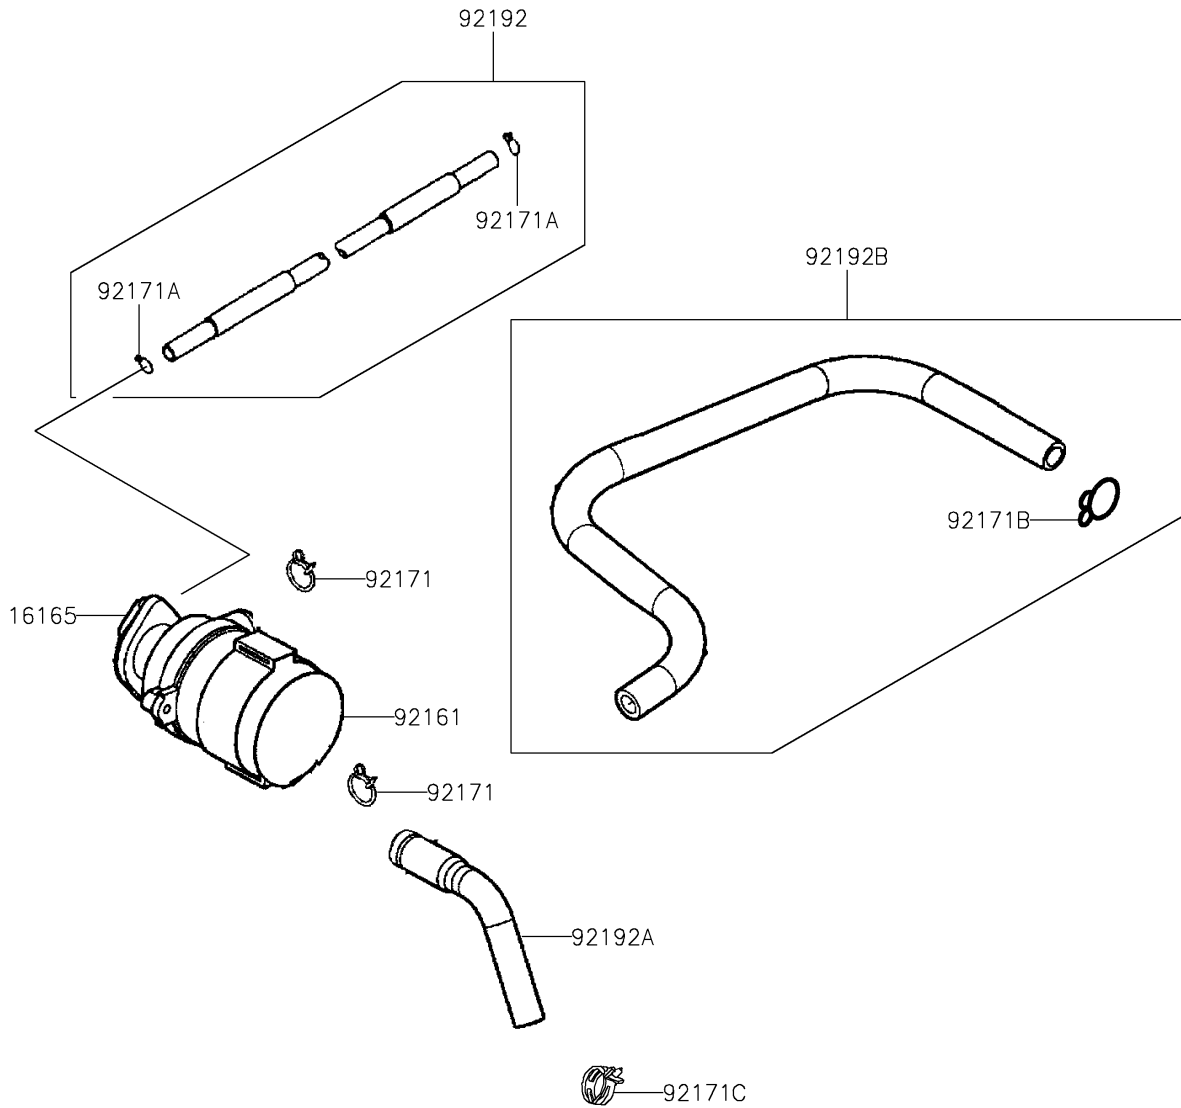

2024 KFX® 50 PARTS DIAGRAM

Second Air

E1132

2024 KFX® 50 PARTS LIST

Second Air

ITEM NAME	PART NUMBER	QUANTITY
SEPARATOR (Ref # 16165)	16165-Y002	1
DAMPER (Ref # 92161)	92161-Y008	1
CLAMP (Ref # 92171)	92171-Y016	2
CLAMP (Ref # 92171A)	92171-Y017	2
CLAMP (Ref # 92171B)	92171-Y020	1
CLAMP (Ref # 92171C)	92171-Y022	1
TUBE,VACUUM (Ref # 92192)	92192-Y007	1
TUBE,AICV-REED VALVE (Ref # 92192A)	92192-Y009	1
TUBE,AIR-AICV (Ref # 92192B)	92192-Y010	1