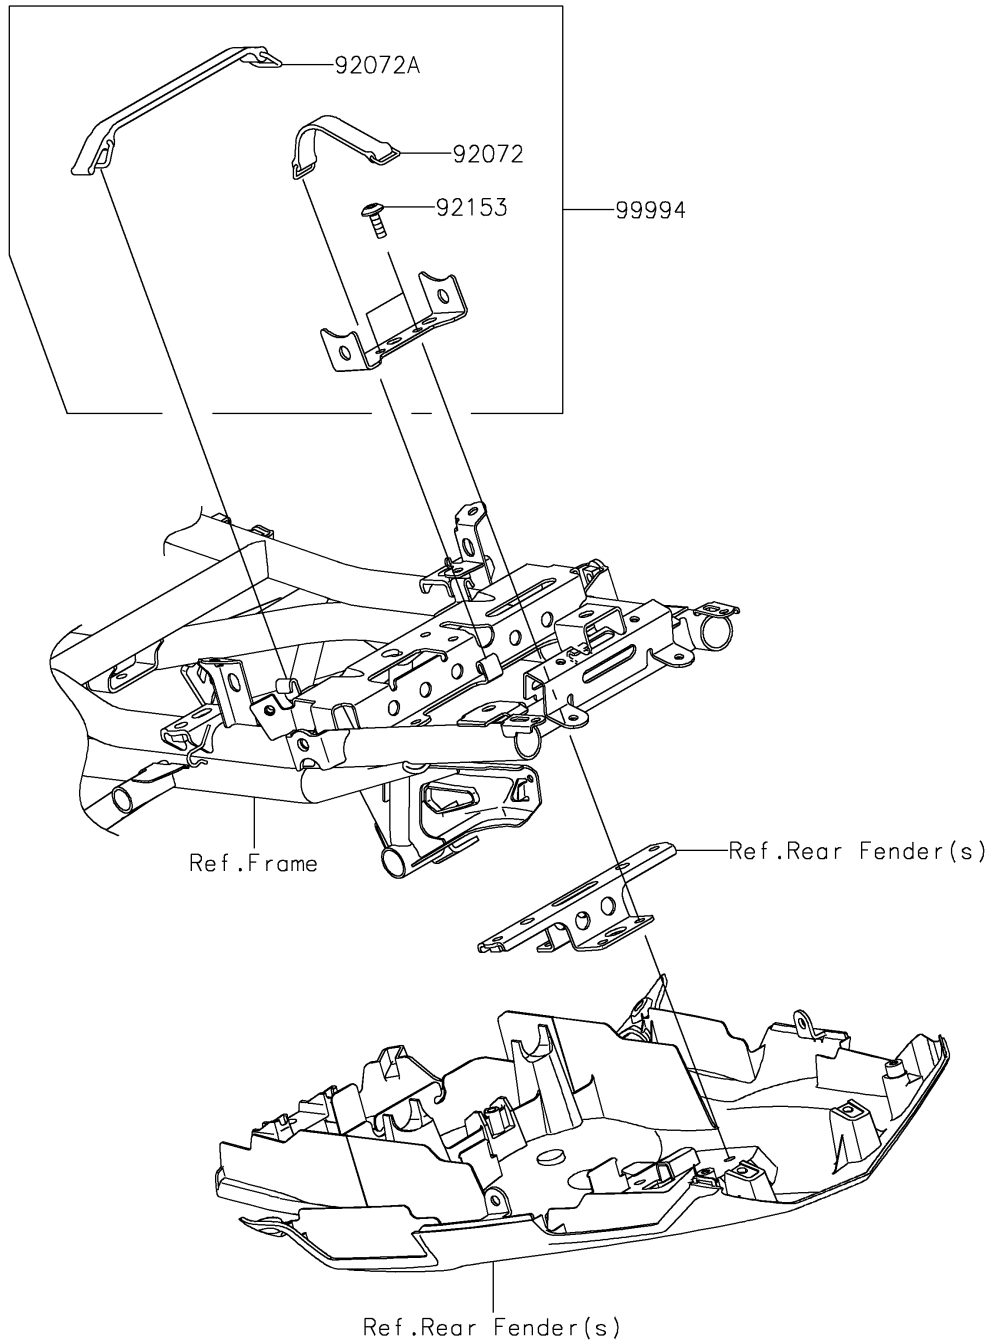

2022 VERSYS® 650 PARTS DIAGRAM

Accessory(Safety and Security)

F2910J

2022 VERSYS® 650 PARTS LIST

Accessory(Safety and Security)

ITEM NAME	PART NUMBER	QUANTITY
BAND,L=82 (Ref # 92072)	92072-053	1
BAND,L=150 (Ref # 92072A)	92072-1203	1
BOLT,SOCKET,6X18 (Ref # 92153)	92153-1675	2
KIT-ACCESSORY,U-LOCK (Ref # 99994)	99994-0888	1