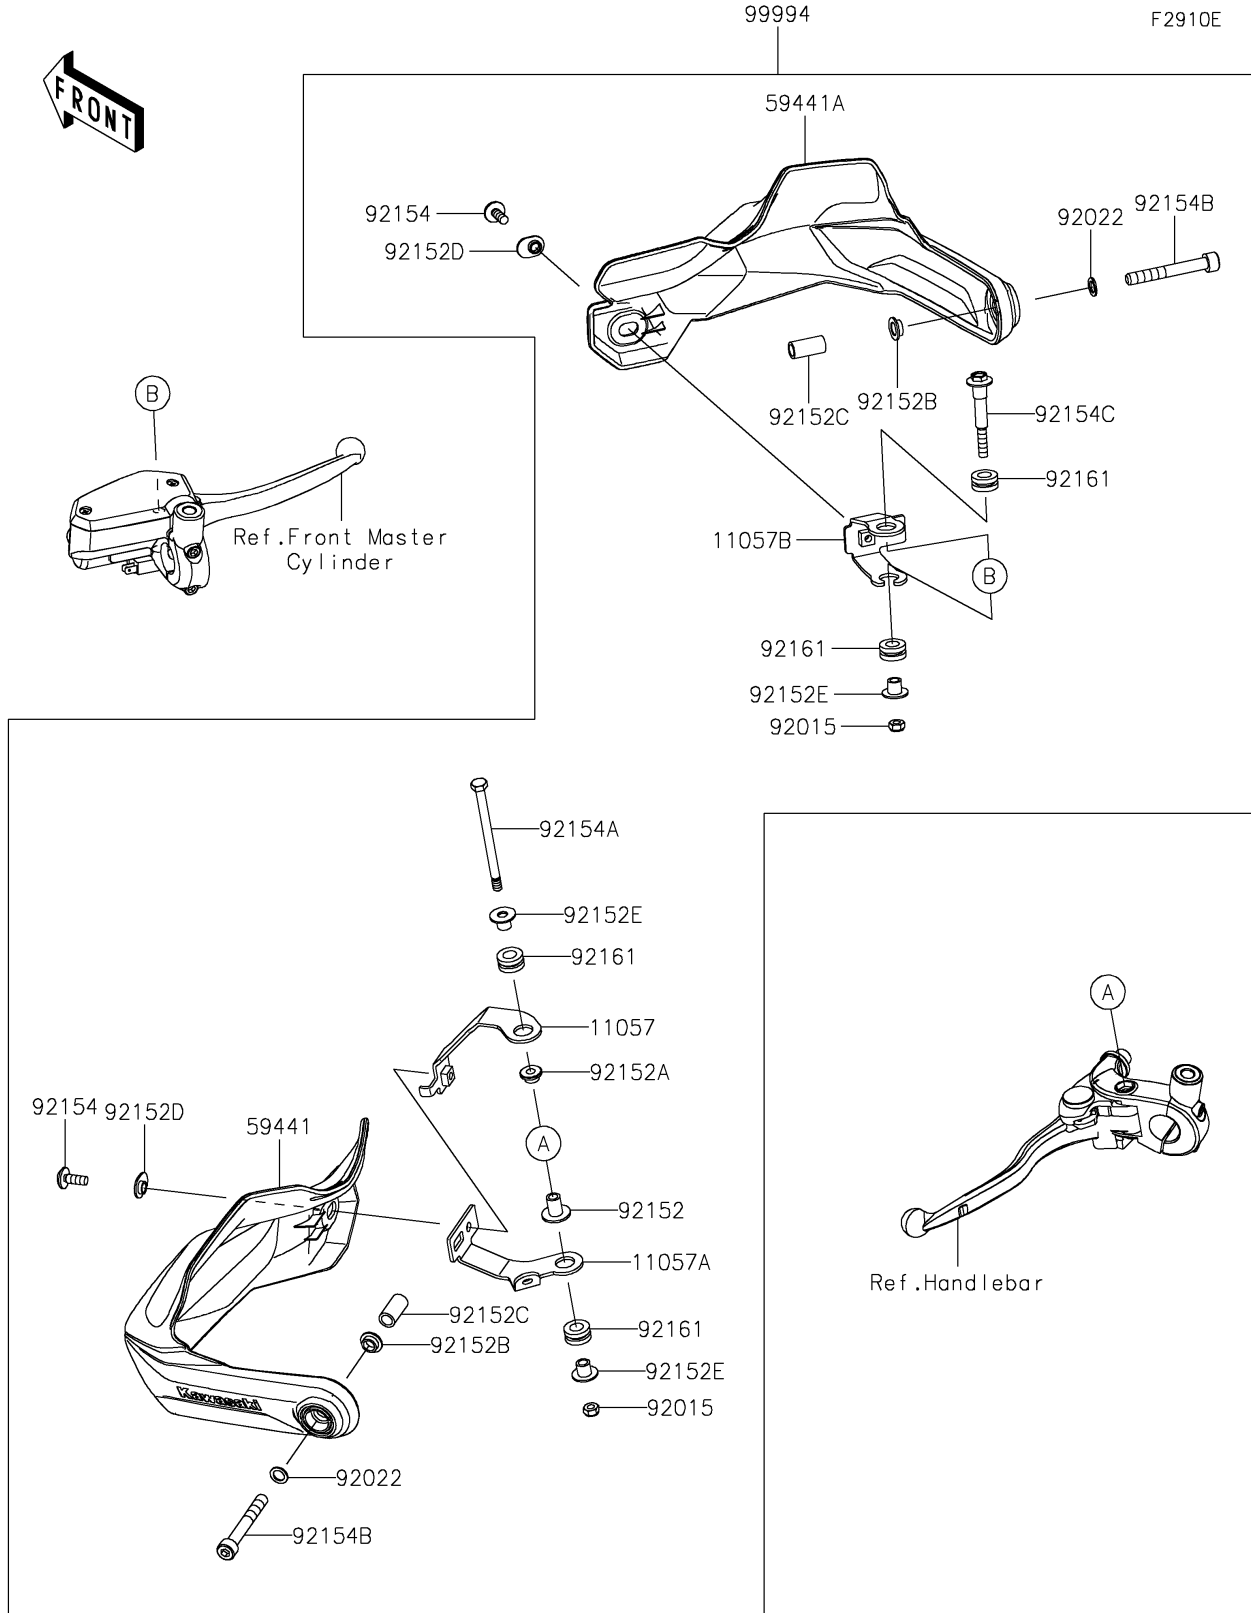

# 2024 Versys 650 PARTS DIAGRAM

Accessory(Hand Cover)

## 2024 Versys 650 PARTS LIST

Accessory(Hand Cover)

ITEM NAME	PART NUMBER	QUANTITY
BRACKET,LH,UPP (Ref # 11057)	11057-7518	1
BRACKET,LH,LWR (Ref # 11057A)	11057-7519	1
BRACKET,RH (Ref # 11057B)	11057-7520	1
COVER-HANDLE,LH (Ref # 59441)	59441-0305	1
COVER-HANDLE,RH (Ref # 59441A)	59441-0306	1
NUT,LOCK,6MM,BLACK (Ref # 92015)	92015-1191	2
WASHER,8.5X13X1 (Ref # 92022)	92022-1028	2
COLLAR,6.3X9.5X13.5 (Ref # 92152)	92152-1942	1
COLLAR (Ref # 92152A)	92152-2069	1
COLLAR (Ref # 92152B)	92152-2512	2
COLLAR,8.2X11.8X23.5 (Ref # 92152C)	92152-2515	2
COLLAR (Ref # 92152D)	92152-2833	2
COLLAR (Ref # 92152E)	92152-2838	3
BOLT,SOCKET,6X16 (Ref # 92154)	92154-4370	2
BOLT,CLUTCH LEVER (Ref # 92154A)	92154-4381	1
BOLT,SOCKET,8X60 (Ref # 92154B)	92154-4409	2
BOLT,FR MASTER CYLINDER (Ref # 92154C)	92154-4476	1
DAMPER (Ref # 92161)	92161-1462	4
HAND COVER (Ref # 99994)	99994-1676	1