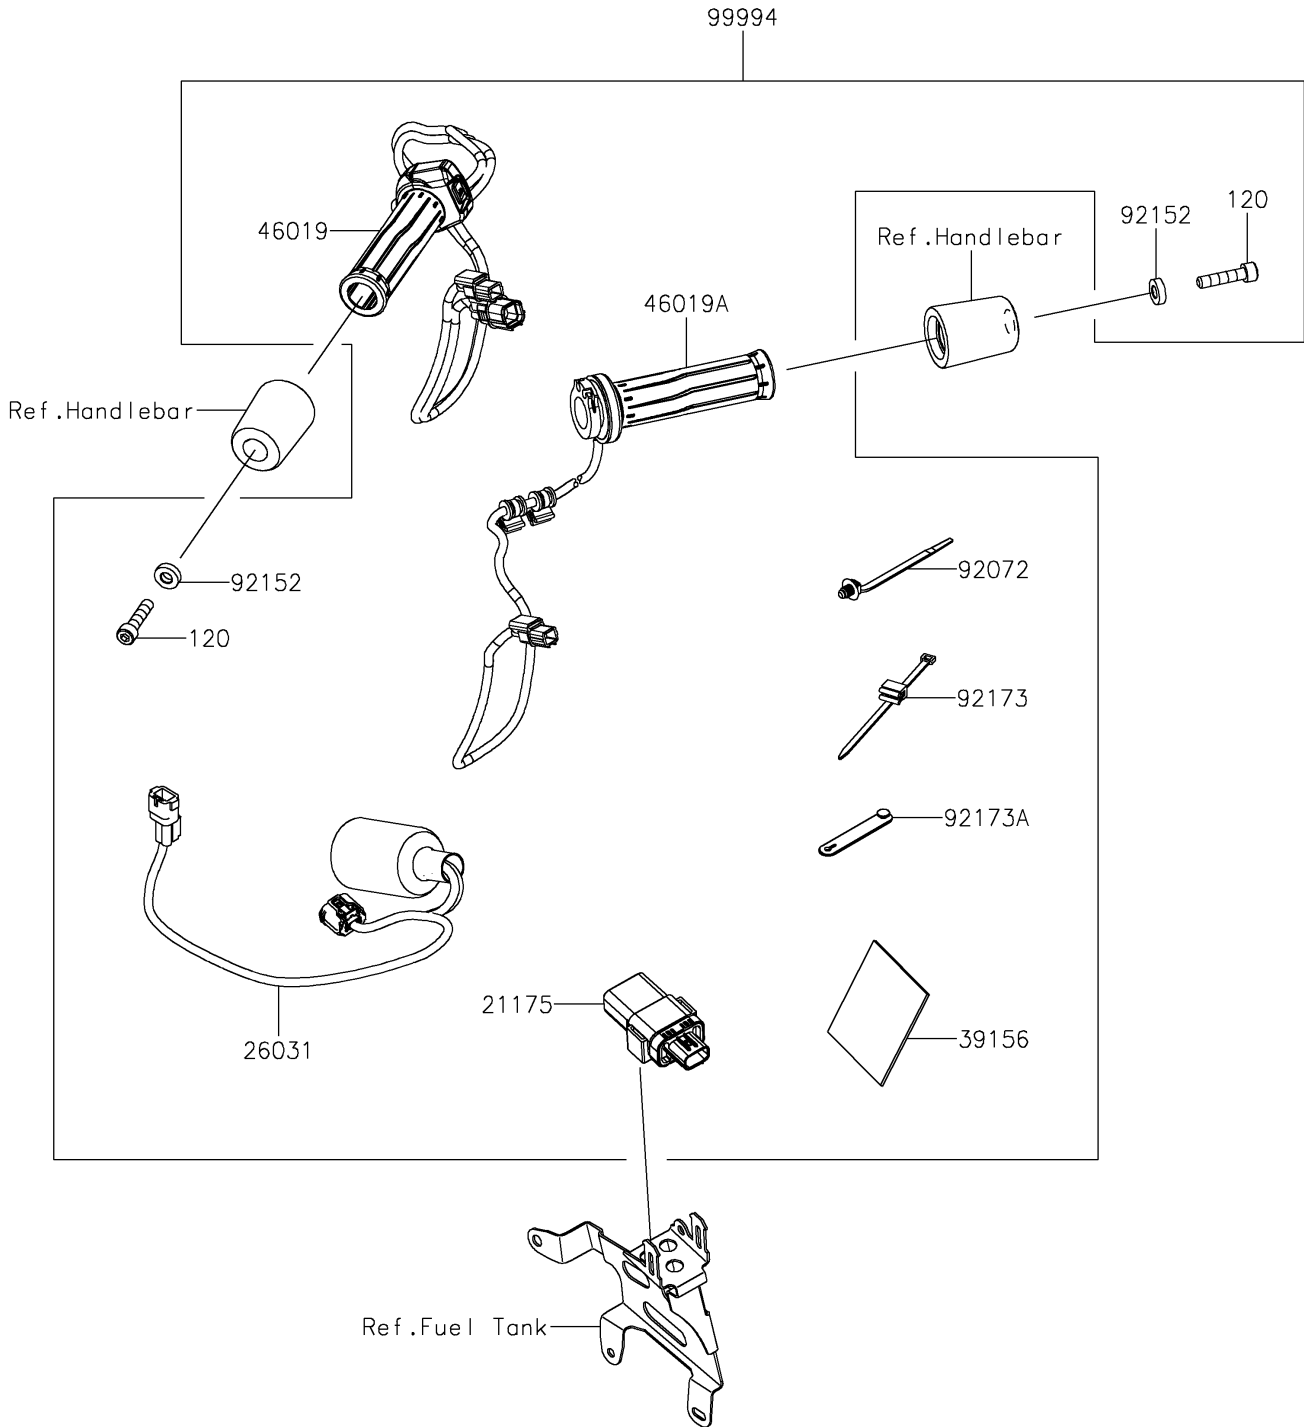

2022 VERSYS® 650 PARTS DIAGRAM

Accessory(Grip Heater)

F2910D

2022 VERSYS® 650 PARTS LIST

Accessory(Grip Heater)

ITEM NAME	PART NUMBER	QUANTITY
CONTROL UNIT-ELECTRONIC,GH (Ref # 21175)	21175-1329	1
HARNESS,GRIP HEATER (Ref # 26031)	26031-3770	1
PAD,75X130X2 (Ref # 39156)	39156-2784	1
GRIP-ASSY,HEATER,LH (Ref # 46019)	46019-0114	1
GRIP-ASSY,HEATER,RH (Ref # 46019A)	46019-0115	1
BAND,OS170-FT7(BLACK) (Ref # 92072)	92072-1414	1
COLLAR,8.2X18X5 (Ref # 92152)	92152-1848	2
CLAMP (Ref # 92173)	92173-0791	1
CLAMP (Ref # 92173A)	92173-2199	4
GRIP-HEATER (Ref # 99994)	99994-1679	1
BOLT-SOCKET,8X35 (Ref # 120)	120CA0835	2