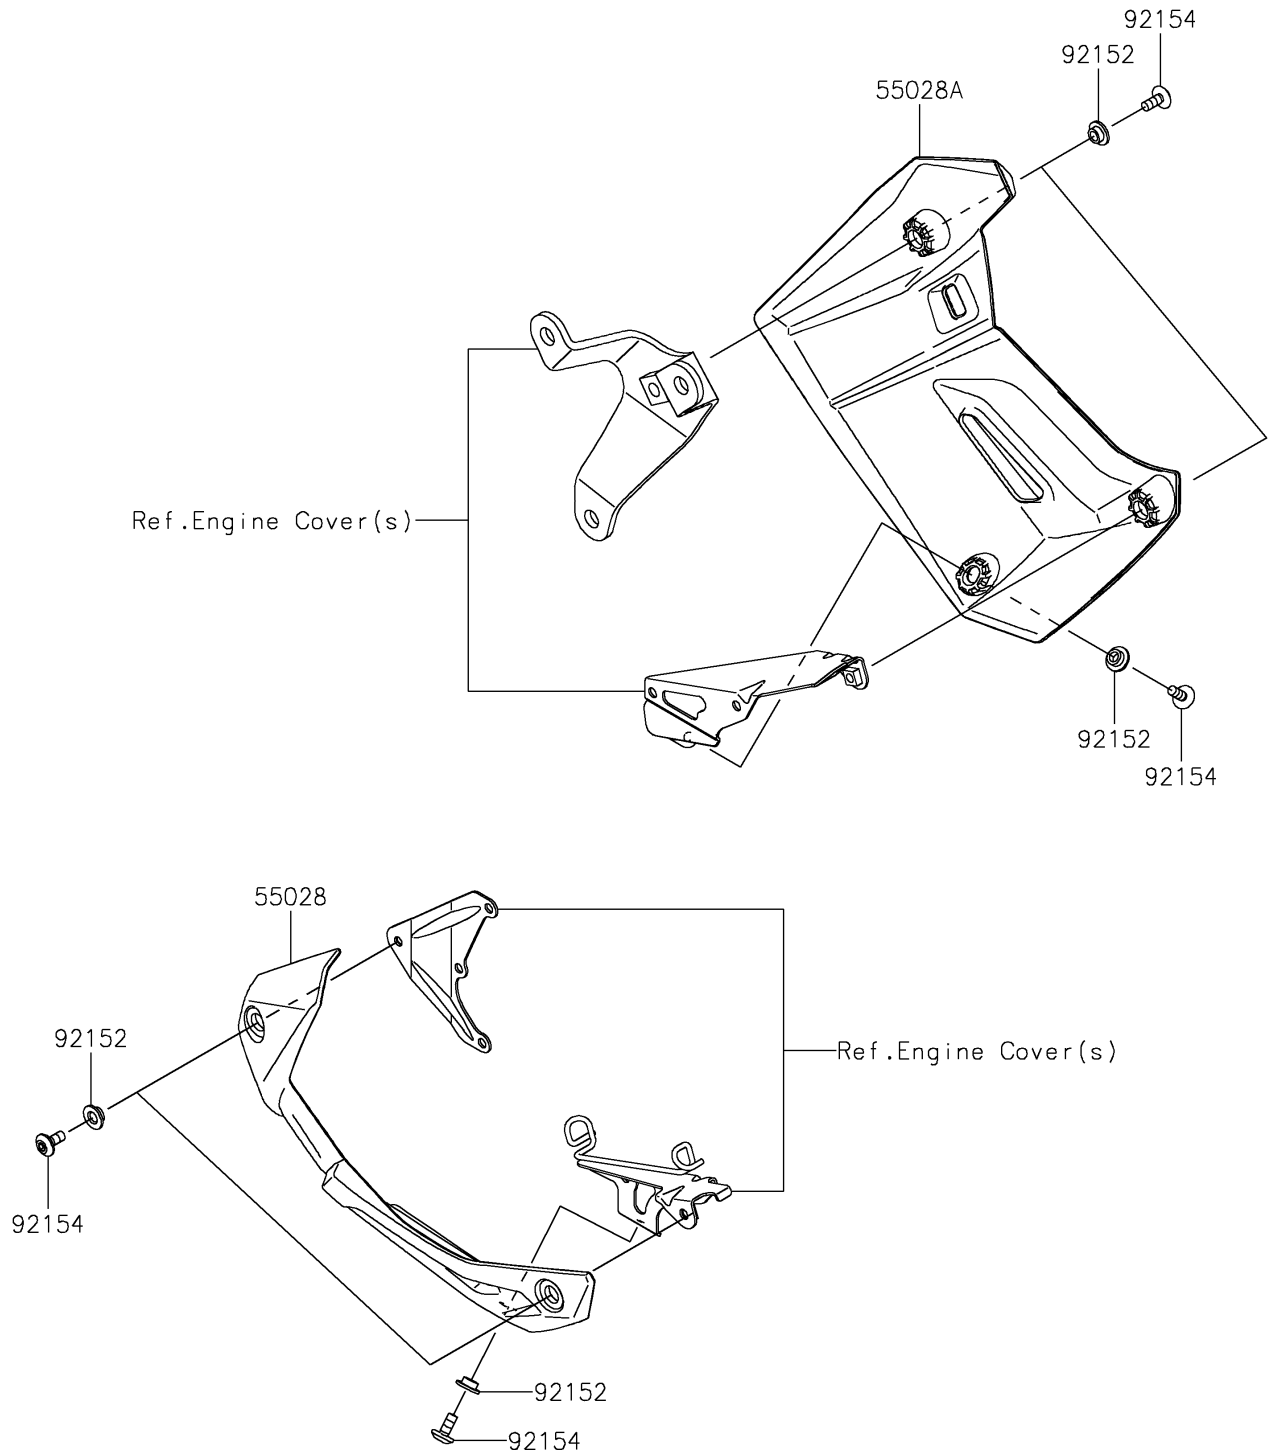

2023 Versys 650

PARTS DIAGRAM

Cowling Lower

F2872

2023 Versys 650

PARTS LIST

Cowling Lowers

ITEM NAME	PART NUMBER	QUANTITY
COWLING,LWR,LH (Ref # 55028)	55028-0819	1
COWLING,LWR,RH (Ref # 55028A)	55028-0820	1
COLLAR (Ref # 92152)	92152-2296	6
BOLT,SOCKET,6X14 (Ref # 92154)	92154-0932	6