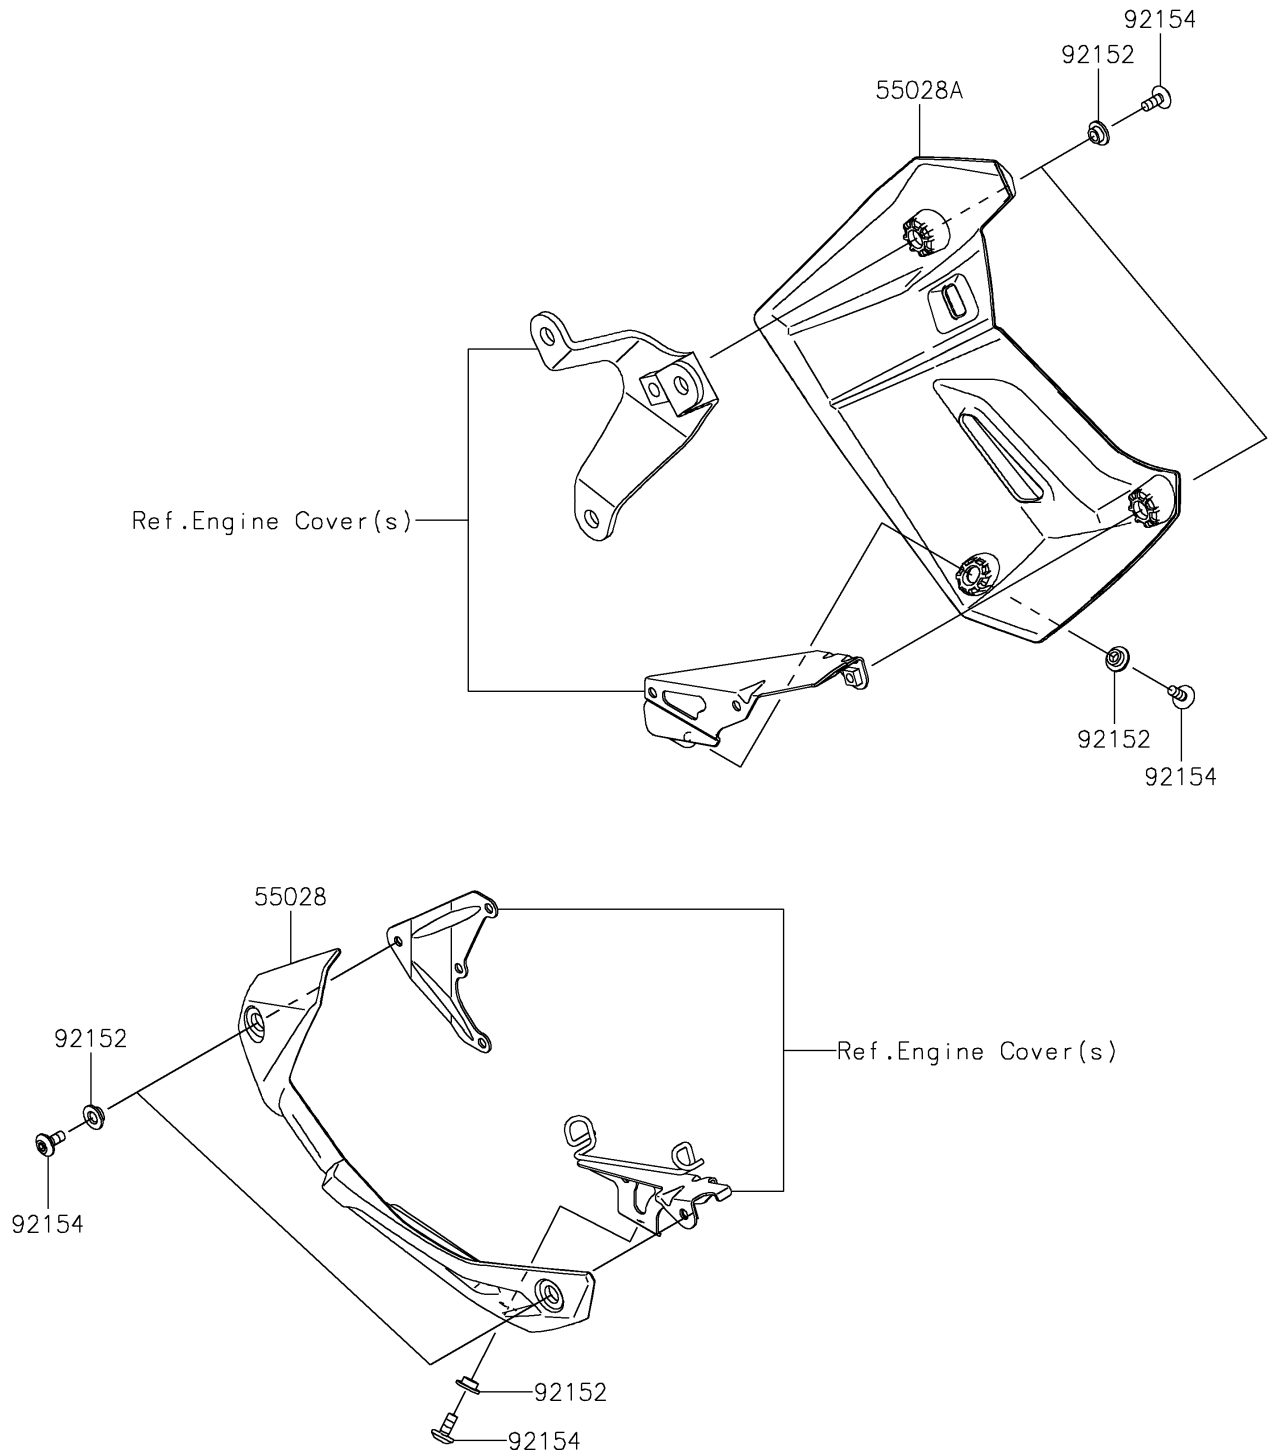

2022 VERSYS® 650 PARTS DIAGRAM

Cowling Lowers

F2872

2022 VERSYS® 650 PARTS LIST

Cowling Lowers

ITEM NAME	PART NUMBER	QUANTITY
COWLING,LWR,LH (Ref # 55028)	55028-0819	1
COWLING,LWR,RH (Ref # 55028A)	55028-0820	1
COLLAR (Ref # 92152)	92152-2296	6
BOLT,SOCKET,6X14 (Ref # 92154)	92154-0932	6