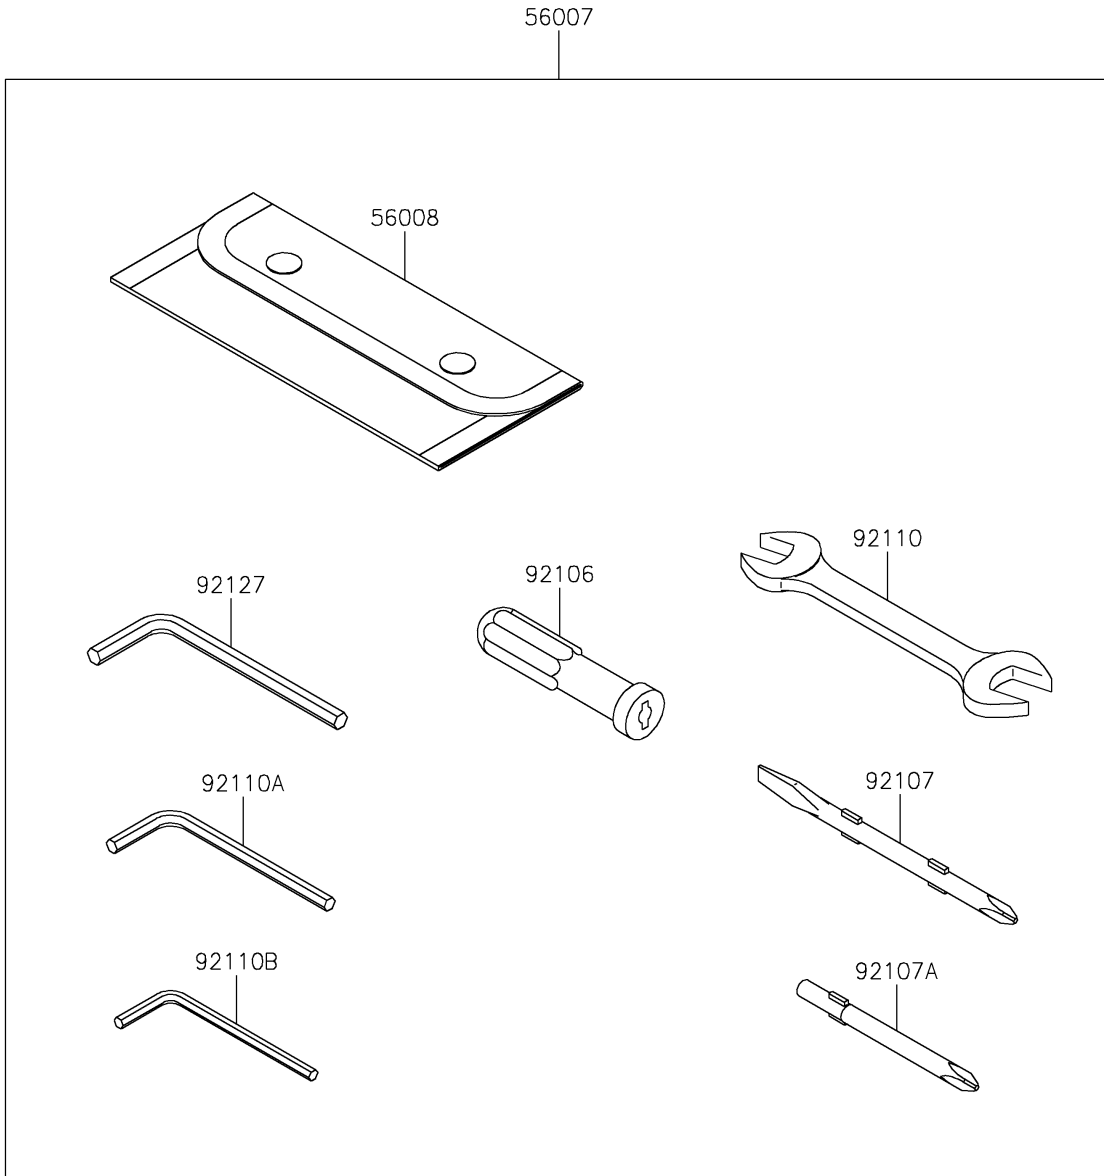

2022 VERSYS® 650 PARTS DIAGRAM

Owner's Tools

F2810

2022 VERSYS® 650 PARTS LIST

Owner's Tools

ITEM NAME	PART NUMBER	QUANTITY
TOOL-KIT (Ref # 56007)	56007-0188	1
BAG,TOOL (Ref # 56008)	56008-0564	1
GASKET-LIQUID,TB1211,WHITE (Ref # 56019)	56019-120	1
GASKET-LIQUID,TB1211F,CLEAR (Ref # 92104)	92104-0004	1
GASKET-LIQUID,TB1216B,BLACK (Ref # 92104A)	92104-1064	1
GRIP-SCREW DRIVER (Ref # 92106)	92106-0004	1
TOOL-DRIVER,#2PHILLIPS&SLOT (Ref # 92107)	92107-0019	1
TOOL-DRIVER,#3PHILLIPS (Ref # 92107A)	92107-0021	1
TOOL-WRENCH,OPEN END,12X14 (Ref # 92110)	92110-0565	1
TOOL-WRENCH,ALLEN,5MM (Ref # 92110A)	92110-0566	1
TOOL-WRENCH,ALLEN,4MM (Ref # 92110B)	92110-0567	1
TOOL-WRENCH,ALLEN,6MM (Ref # 92127)	92127-003	1