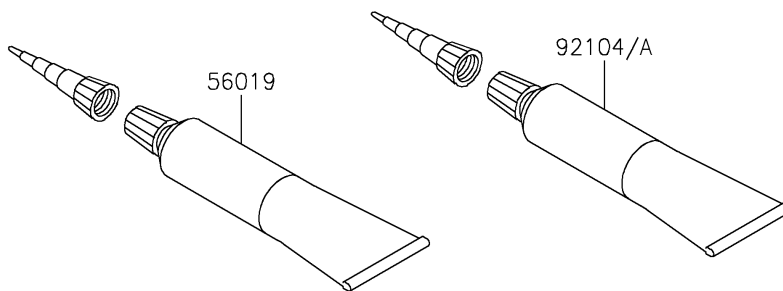

2022 VERSYS® 650 PARTS DIAGRAM

Owner's Tools

F2810

2022 VERSYS® 650 PARTS LIST

Owner's Tools

ITEM NAME	PART NUMBER	QUANTITY
TOOL-KIT (Ref # 56007)	56007-0188	1
BAG,TOOL (Ref # 56008)	56008-0564	1
GASKET-LIQUID,TB1211,WHITE (Ref # 56019)	56019-120	1
GASKET-LIQUID,TB1211F,CLEAR (Ref # 92104)	92104-0004	1
GASKET-LIQUID,TB1216B,BLACK (Ref # 92104A)	92104-1064	1
GRIP-SCREW DRIVER (Ref # 92106)	92106-0004	1
TOOL-DRIVER,#2PHILLIPS&SLOT (Ref # 92107)	92107-0019	1
TOOL-DRIVER,#3PHILLIPS (Ref # 92107A)	92107-0021	1
TOOL-WRENCH,OPEN END,12X14 (Ref # 92110)	92110-0565	1
TOOL-WRENCH,ALLEN,5MM (Ref # 92110A)	92110-0566	1
TOOL-WRENCH,ALLEN,4MM (Ref # 92110B)	92110-0567	1
TOOL-WRENCH,ALLEN,6MM (Ref # 92127)	92127-003	1