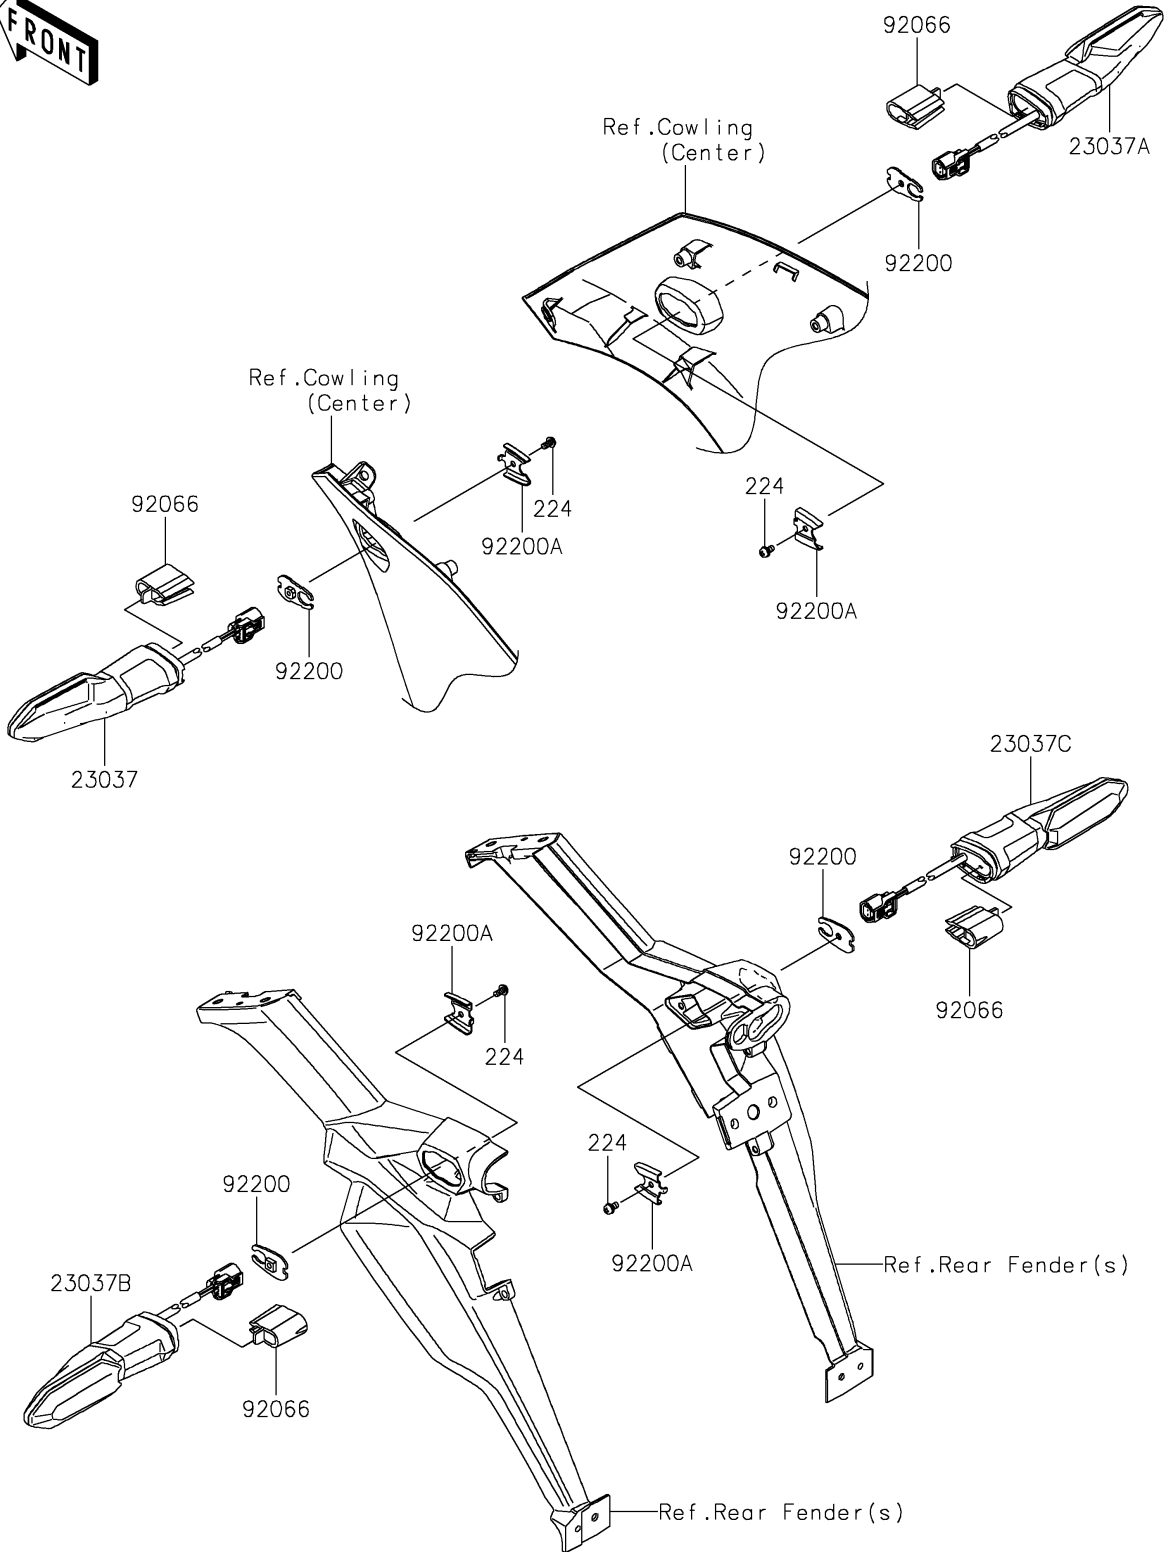

2022 VERSYS® 650 PARTS DIAGRAM

Turn Signals

F2730

2022 VERSYS® 650 PARTS LIST

Turn Signals

ITEM NAME	PART NUMBER	QUANTITY
LAMP-ASSY-SIGNAL,LED,LH,FR (Ref # 23037)	23037-0527	1
LAMP-ASSY-SIGNAL,LED,RH,FR (Ref # 23037A)	23037-0528	1
LAMP-ASSY-SIGNAL,LED,LH (Ref # 23037B)	23037-0561	1
LAMP-ASSY-SIGNAL,LED,RH (Ref # 23037C)	23037-0562	1
PLUG,SIGNAL LAMP (Ref # 92066)	92066-0919	4
WASHER,SIGNAL LAMP (Ref # 92200)	92200-2294	4
WASHER (Ref # 92200A)	92200-2421	4
SCREW-PAN-WP-CROS,4X8 (Ref # 224)	224AB0408	4