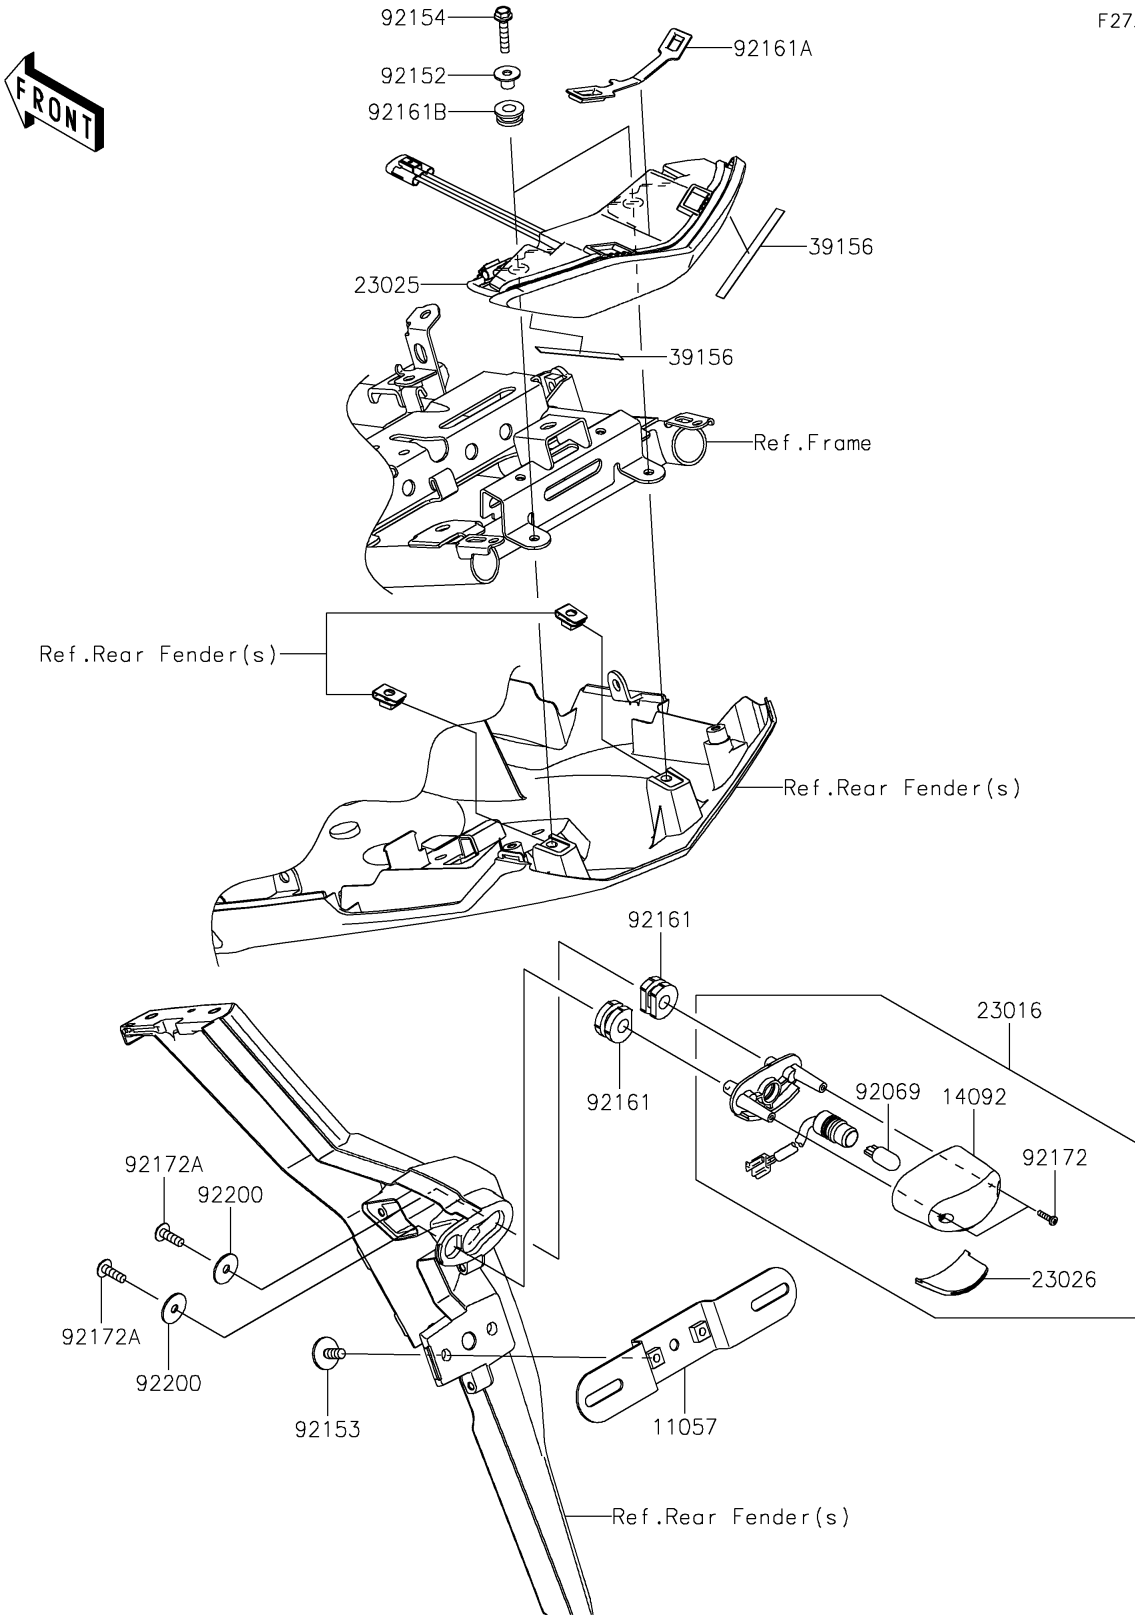

# 2022 VERSYS® 650 PARTS DIAGRAM

Taillight(s)

F2720

## 2022 VERSYS® 650 PARTS LIST

### Taillight(s)

| ITEM NAME                           | PART NUMBER | QUANTITY |
|-------------------------------------|-------------|----------|
| BRACKET,LICENSE PLATE (Ref # 11057) | 11057-7488  | 1        |
| COVER,LICENSE LAMP (Ref # 14092)    | 14092-0001  | 1        |
| LAMP-ASSY,LICENCE (Ref # 23016)     | 23016-0655  | 1        |
| LAMP-TAIL (Ref # 23025)             | 23025-0348  | 1        |
| LENS,LICENCE LAMP (Ref # 23026)     | 23026-0035  | 1        |
| PAD,6X70 (Ref # 39156)              | 39156-1920  | 2        |
| BULB,12V 5W (Ref # 92069)           | 92069-1016  | 1        |
| COLLAR,5.6X8X9.3 (Ref # 92152)      | 92152-1527  | 2        |
| BOLT,6X16 (Ref # 92153)             | 92153-1423  | 2        |
| BOLT,FLANGED,5X25 (Ref # 92154)     | 92154-0846  | 2        |
| DAMPER (Ref # 92161)                | 92161-0776  | 2        |
| DAMPER,TAIL LAMP (Ref # 92161A)     | 92161-0808  | 1        |
| DAMPER,8X18X8.1 (Ref # 92161B)      | 92161-1369  | 2        |
| SCREW,TAPPING,2.9X13 (Ref # 92172)  | 92172-0343  | 2        |
| SCREW,TAPPING,5X16 (Ref # 92172A)   | 92172-0427  | 2        |
| WASHER,5.5X20X1.2 (Ref # 92200)     | 92200-0284  | 2        |