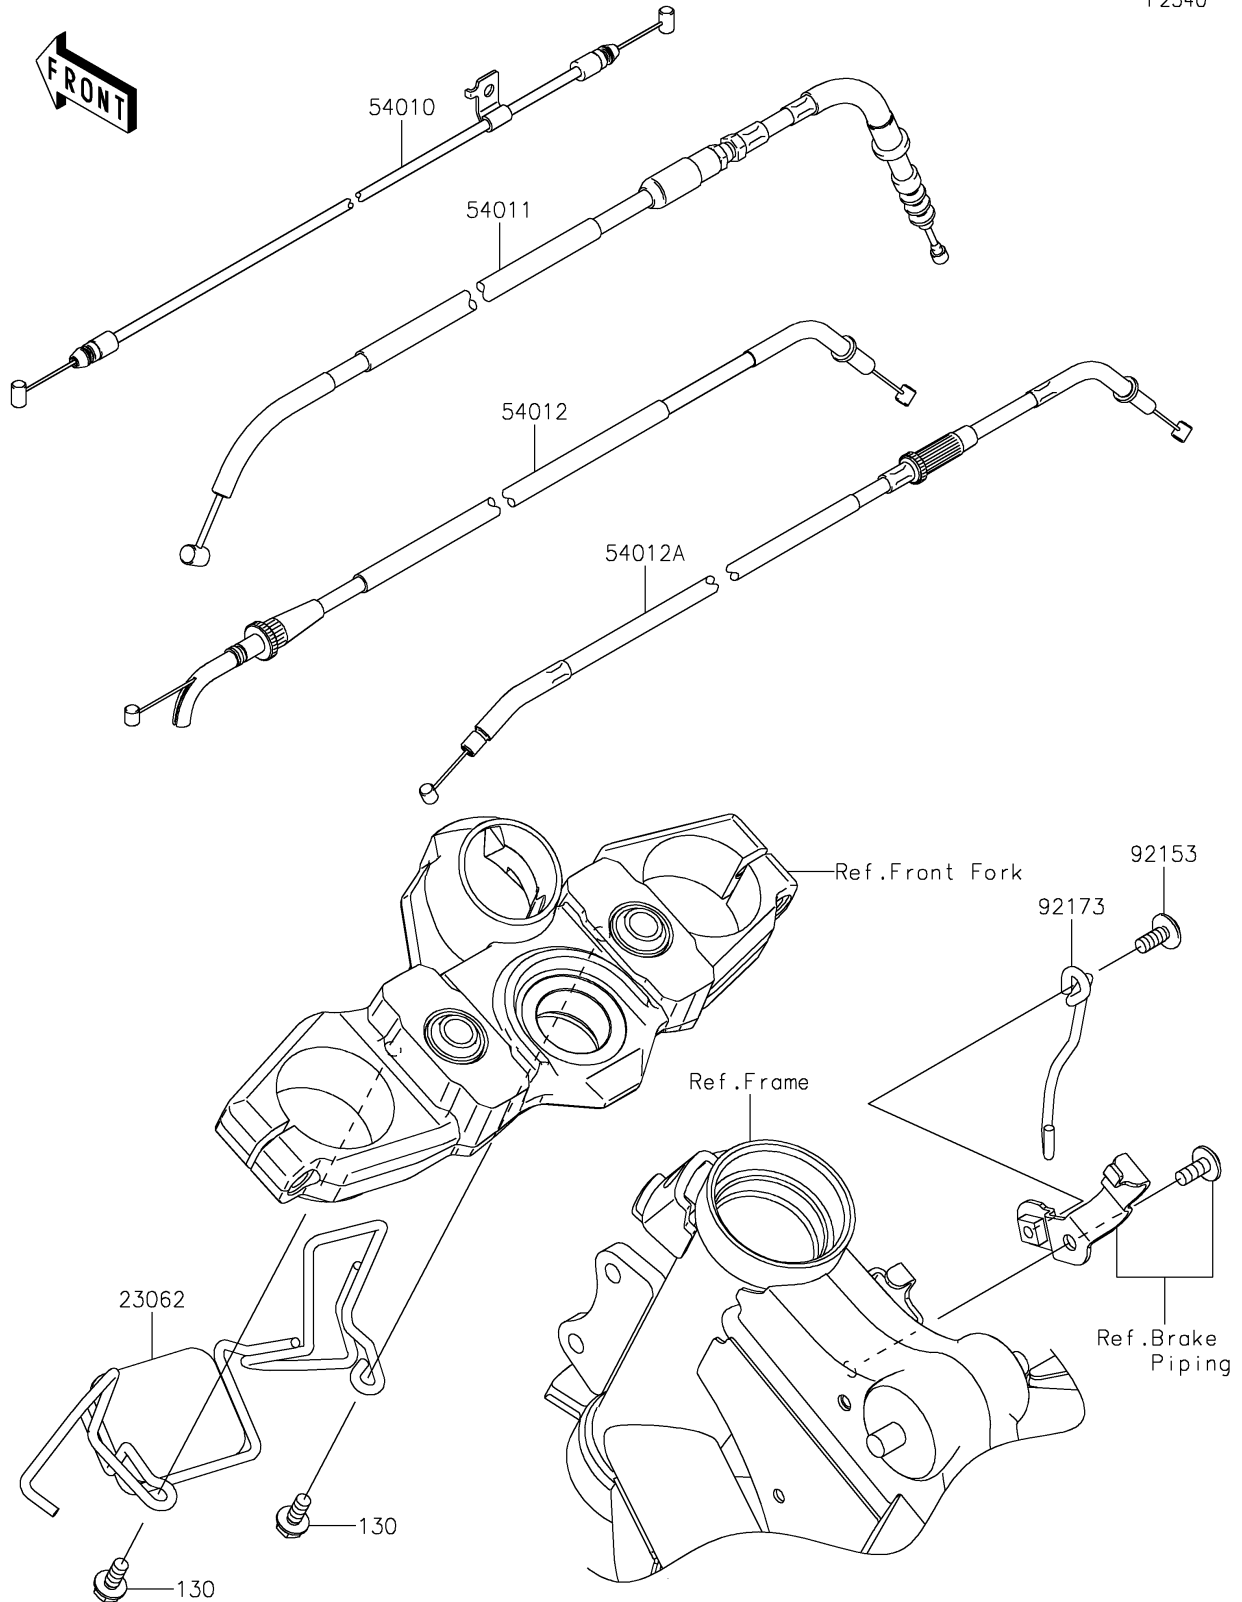

2022 VERSYS® 650 PARTS DIAGRAM

Cables

F2540

2022 VERSYS® 650 PARTS LIST

Cables

ITEM NAME	PART NUMBER	QUANTITY
BRACKET-COMP (Ref # 23062)	23062-1353	1
CABLE,SEAT LOCK (Ref # 54010)	54010-0602	1
CABLE-CLUTCH (Ref # 54011)	54011-0603	1
CABLE-THROTTLE,OPENING (Ref # 54012)	54012-0300	1
CABLE-THROTTLE,CLOSING (Ref # 54012A)	54012-0301	1
BOLT,SOCKET,6X14 (Ref # 92153)	92153-1446	1
CLAMP,HEAD PIPE (Ref # 92173)	92173-1352	1
BOLT-FLANGED,6X14 (Ref # 130)	130BA0614	2