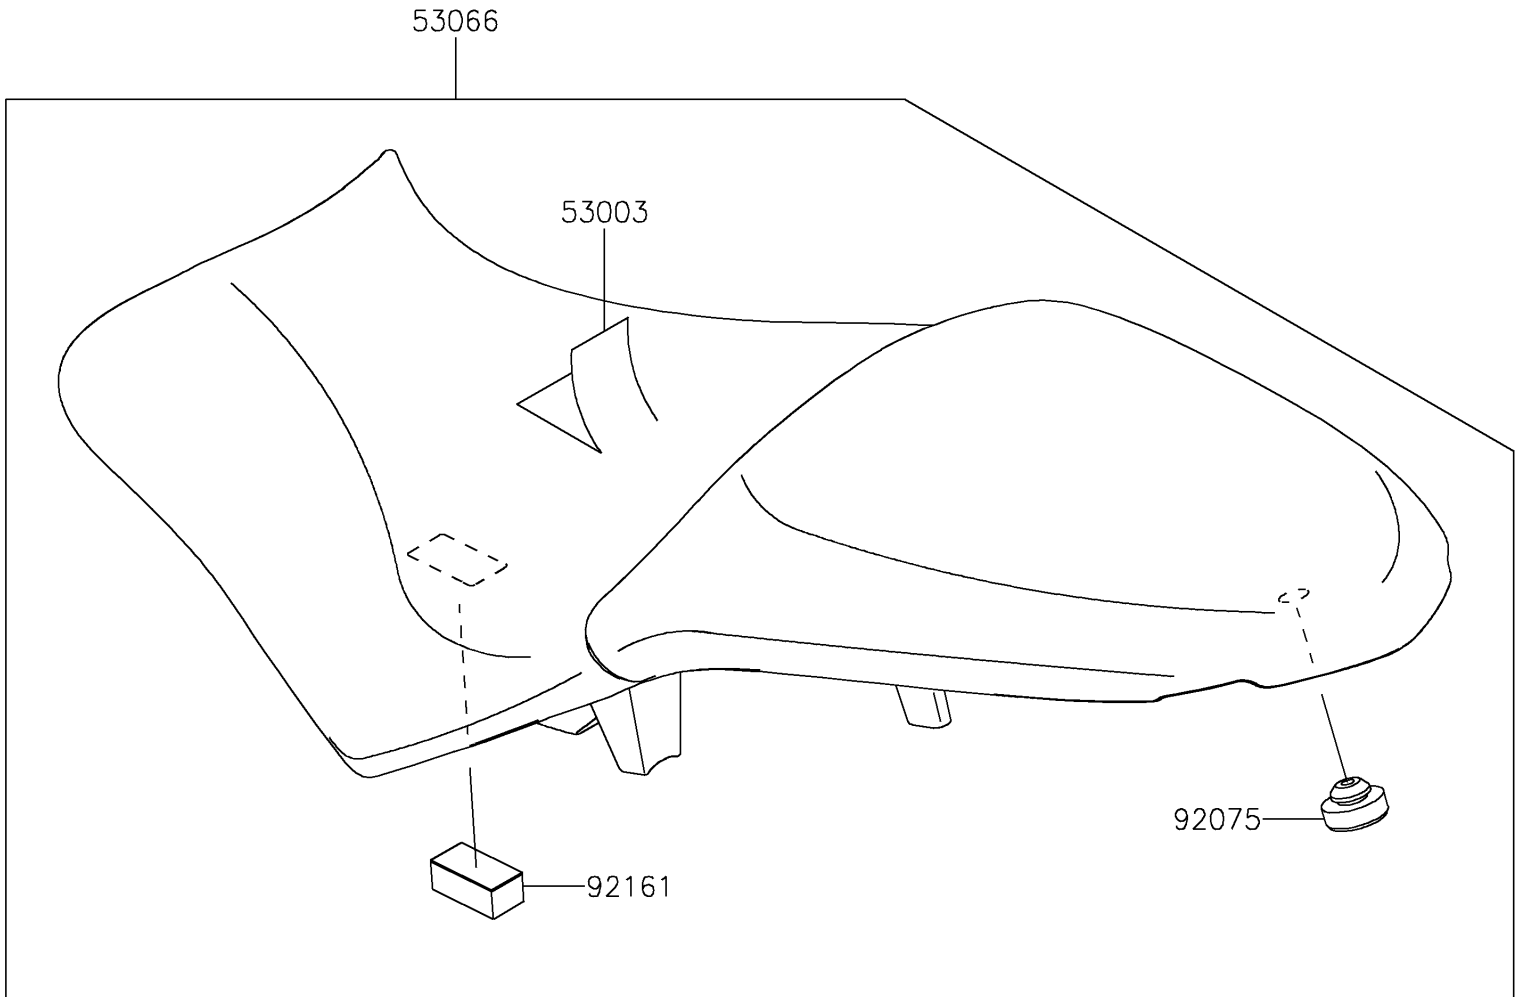

2024 Versys 650 PARTS DIAGRAM

Seat

F2510

2024 Versys 650 PARTS LIST

Seat

ITEM NAME	PART NUMBER	QUANTITY
LEATHER,SEAT,BLACK (Ref # 53003)	53003-0552-MA	1
SEAT-ASSY,DUAL,BLACK (Ref # 53066)	53066-0717-MA	1
DAMPER (Ref # 92075)	92075-1045	1
DAMPER,SEAT (Ref # 92161)	92161-1321	1