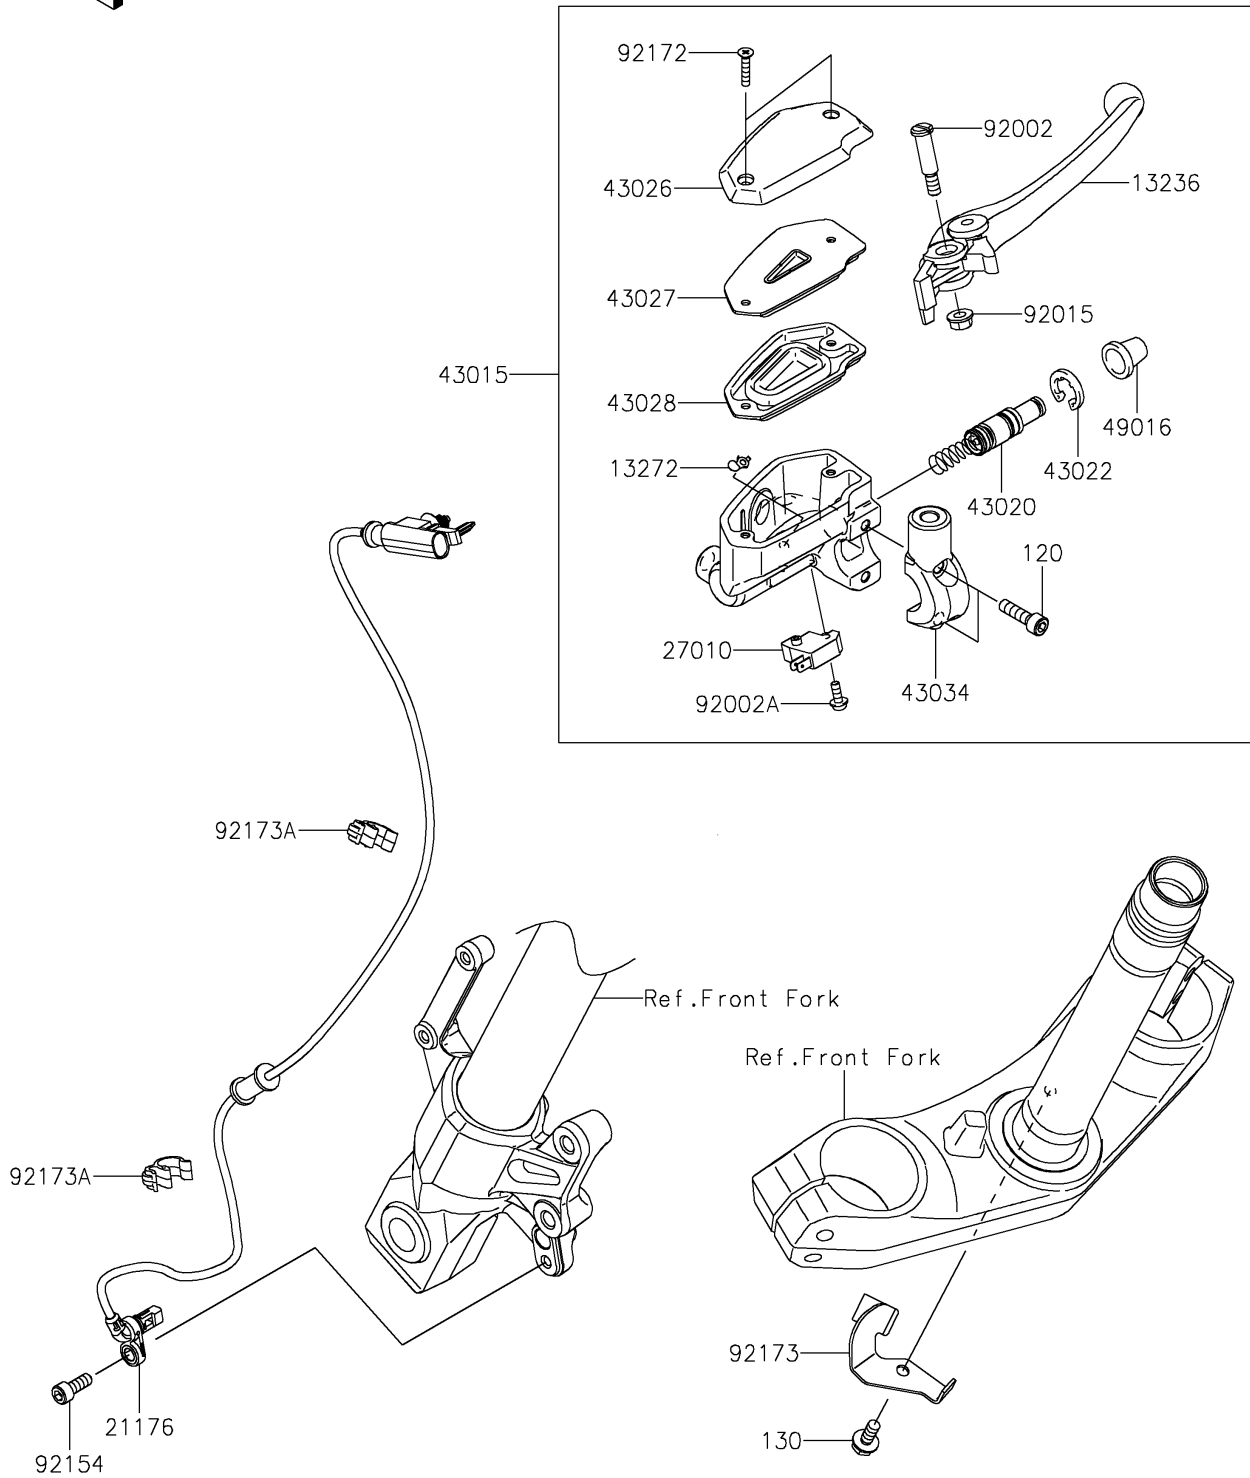

2022 VERSYS® 650 PARTS DIAGRAM

Front Master Cylinder

F2291

2022 VERSYS® 650 PARTS LIST

Front Master Cylinder

ITEM NAME	PART NUMBER	QUANTITY
LEVER-COMP,FRONT BRAKE (Ref # 13236)	13236-0140	1
PLATE (Ref # 13272)	13272-0573	1
SENSOR,FR (Ref # 21176)	21176-0942	1
SWITCH,BRAKE (Ref # 27010)	27010-0762	1
CYLINDER-ASSY-MASTER,FR (Ref # 43015)	43015-0601	1
PISTON-COMP-BRAKE (Ref # 43020)	43020-0008	1
STOPPER-BRAKE,PISTON (Ref # 43022)	43022-1010	1
CAP-BRAKE (Ref # 43026)	43026-0019	1
PLATE-DIAPHRAGM (Ref # 43027)	43027-0008	1
DIAPHRAGM (Ref # 43028)	43028-0015	1
HOLDER-BRAKE,MASTER CYLINDER (Ref # 43034)	43034-0049	1
COVER-SEAL,MASTER CYLINDER (Ref # 49016)	49016-1044	1
BOLT,LEVER SET,BLACK (Ref # 92002)	92002-1322	1
BOLT,SCREW,4X12 (Ref # 92002A)	92002-1323	1
NUT,FLANGED,6MM (Ref # 92015)	92015-1528	1
BOLT,SOCKET,6X16 (Ref # 92154)	92154-0235	1
SCREW,4X20 (Ref # 92172)	92172-0320	2
CLAMP,FORK UNDER HOLDER (Ref # 92173)	92173-1288	1
CLAMP,HOSE&SENSOR LINE (Ref # 92173A)	92173-1613	2
BOLT-SOCKET,6X22 (Ref # 120)	120CB0622	2
BOLT-FLANGED,6X14 (Ref # 130)	130BA0614	1