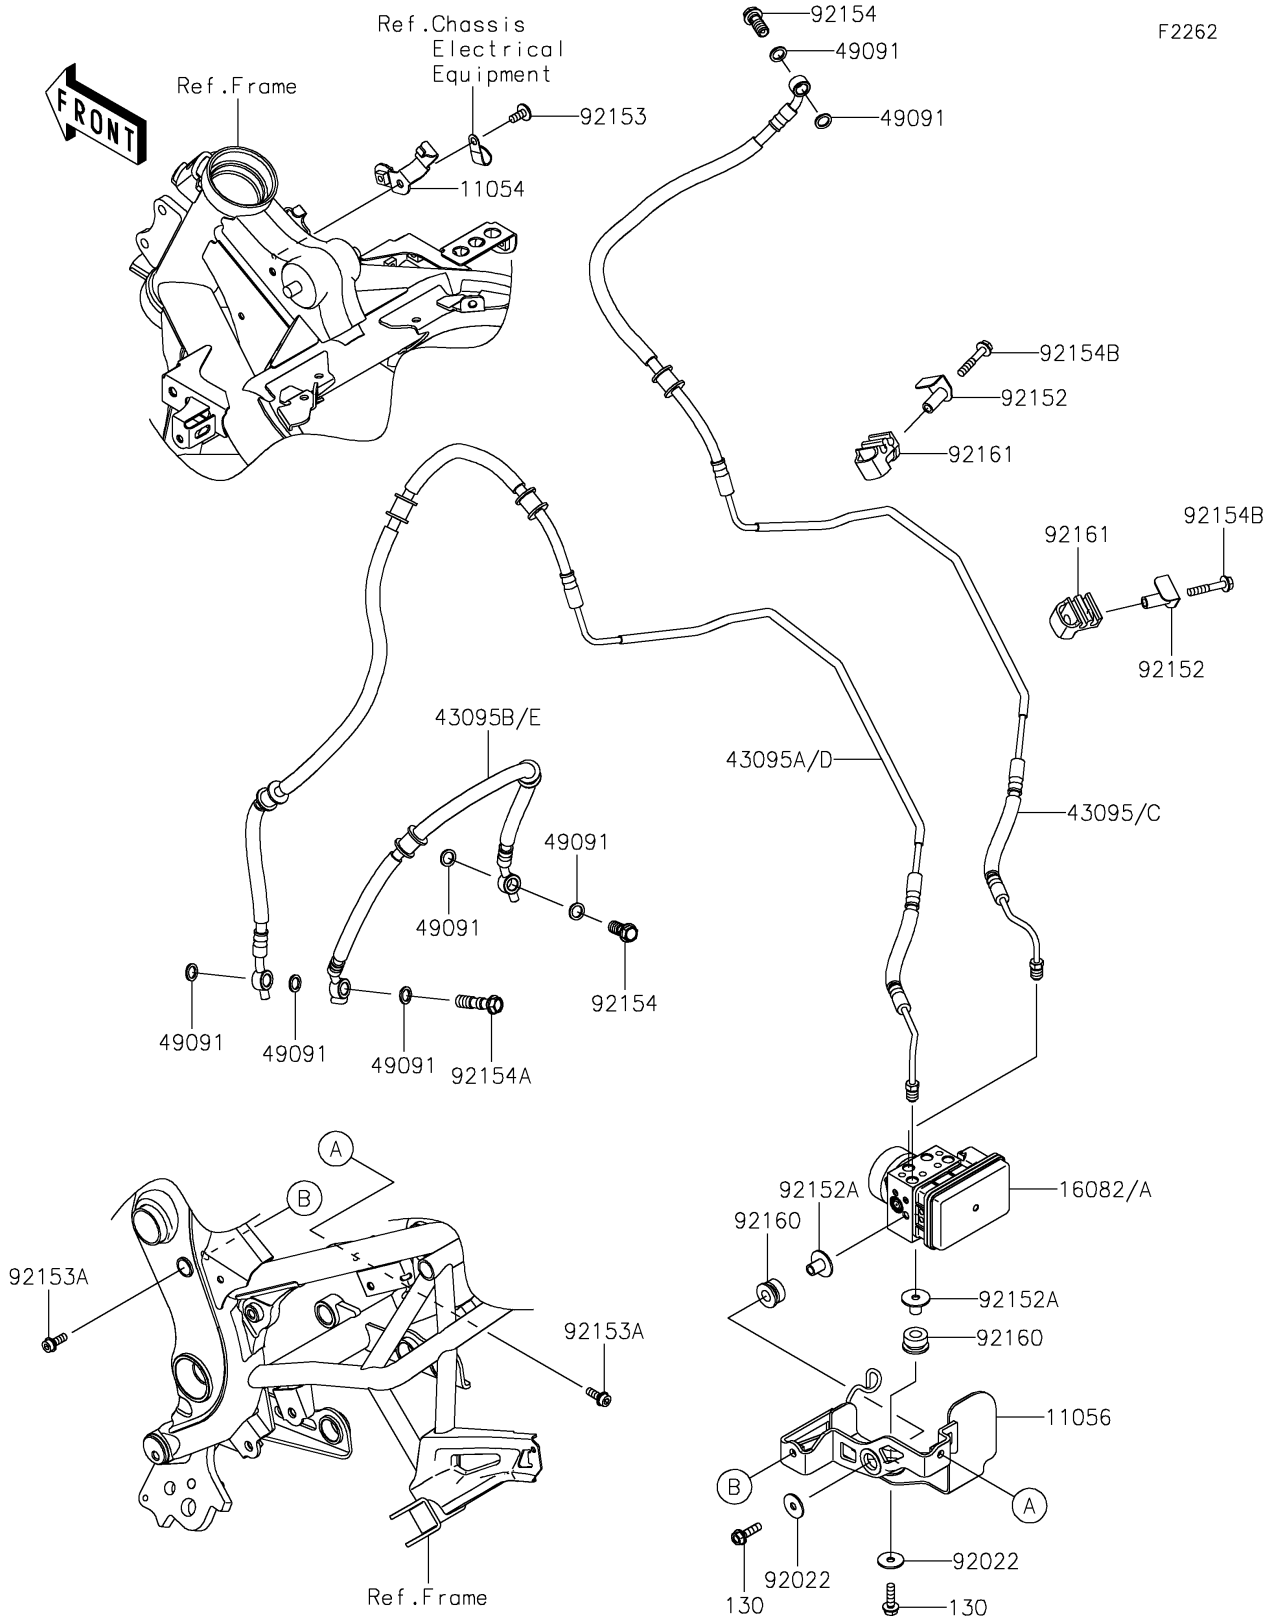

2022 VERSYS® 650 PARTS DIAGRAM

Brake Piping

F2262

2022 VERSYS® 650 PARTS LIST

Brake Piping

ITEM NAME	PART NUMBER	QUANTITY
BRACKET,BRAKE PIPE (Ref # 11054)	11054-0408	1
BRACKET,ABS UNIT (Ref # 11056)	11056-3977	1
PUMP-ASSY-OIL,ABS,BOSCH,9.1MB (Ref # 16082)	16082-0837	1
HOSE-BRAKE,FR M/C-ABS UNIT (Ref # 43095)	43095-0818	1
HOSE-BRAKE,ABS UNIT-FR CAL. (Ref # 43095A)	43095-0820	1
HOSE-BRAKE,525MM (Ref # 43095B)	43095-0822	1
WASHER-SEAL,10.1X14.5X1.5 (Ref # 49091)	49091-0001	7
WASHER,6.5X22X1.6 (Ref # 92022)	92022-237	2
COLLAR (Ref # 92152)	92152-0409	2
COLLAR,6.5X10X14.6 (Ref # 92152A)	92152-0965	2
BOLT,SOCKET,6X14 (Ref # 92153)	92153-1446	1
BOLT,SOCKET,6X16 (Ref # 92153A)	92153-1517	2
BOLT,FLANGED,10X23 (Ref # 92154)	92154-0732	2
BOLT,FLANGED,10X37 (Ref # 92154A)	92154-0733	1
BOLT,FLANGED,6X35 (Ref # 92154B)	92154-4191	2
DAMPER (Ref # 92160)	92160-1141	2
DAMPER,BRAKE PIPE (Ref # 92161)	92161-0347	2
BOLT-FLANGED,6X22 (Ref # 130)	130BA0622	2