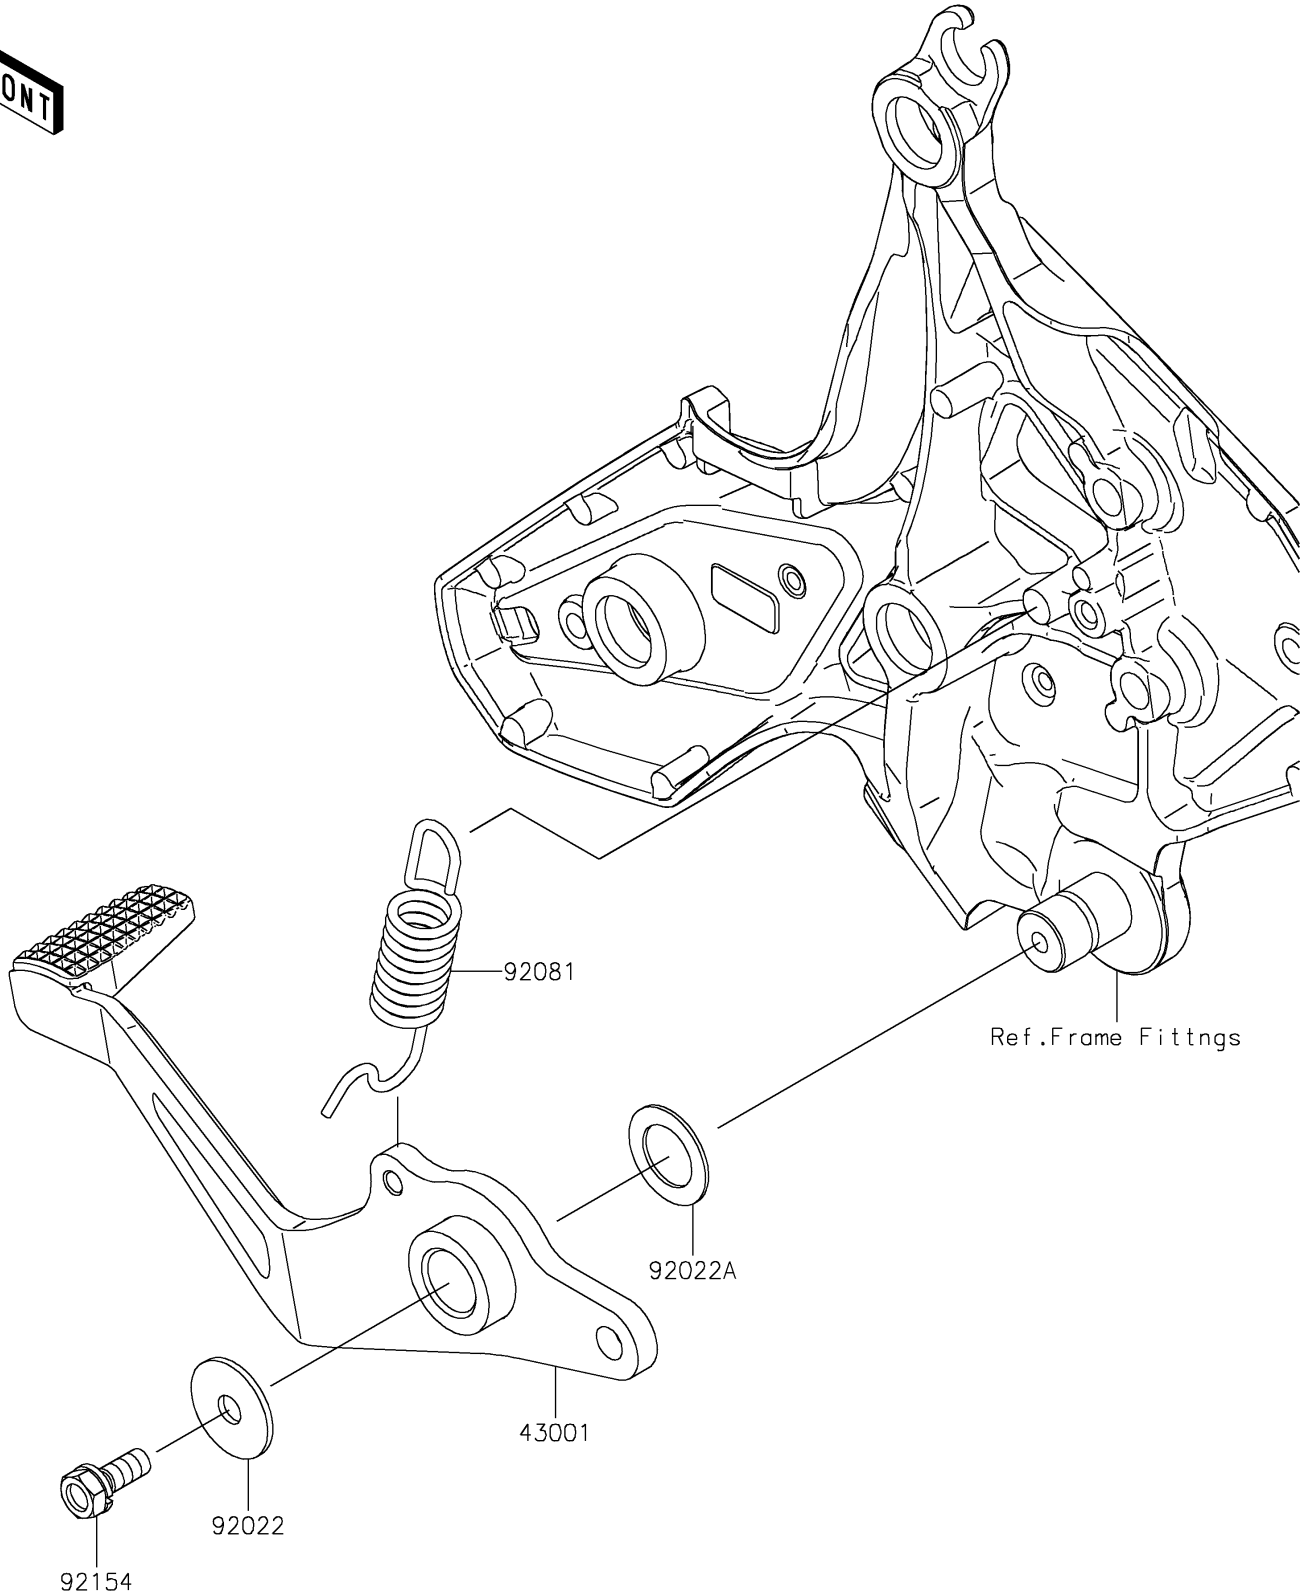

2022 VERSYS[®] 650 PARTS DIAGRAM

Brake Pedal

F2260

2022 VERSYS[®] 650 PARTS LIST

Brake Pedal

ITEM NAME	PART NUMBER	QUANTITY
LEVER-BRAKE,PEDAL (Ref # 43001)	43001-0745	1
WASHER,7X24X1.6 (Ref # 92022)	92022-228	1
WASHER,15.3X24X1 (Ref # 92022A)	92022-326	1
SPRING,BRAKE PEDAL (Ref # 92081)	92081-1833	1
BOLT,UPSET-WS,6X16 (Ref # 92154)	92154-0935	1