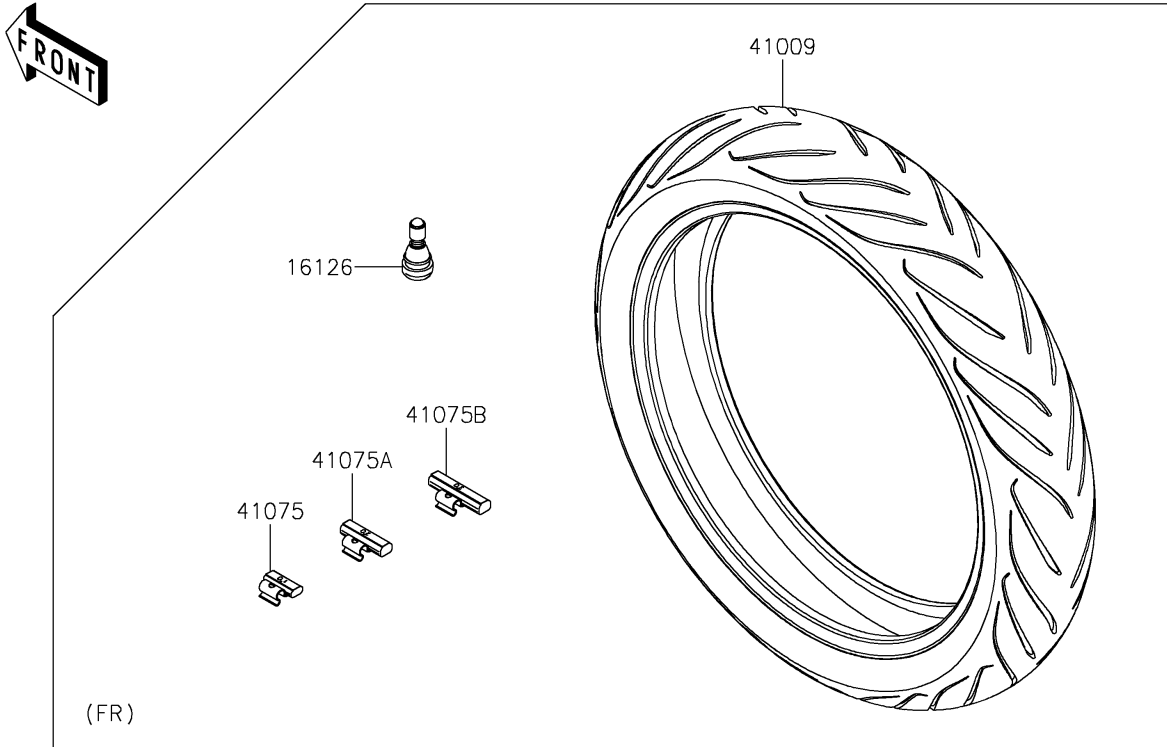

2022 VERSYS® 650 PARTS DIAGRAM

Wheels/Tires

F2210

2022 VERSYS® 650 PARTS LIST

Wheels/Tires

ITEM NAME	PART NUMBER	QUANTITY
VALVE,TIRE (Ref # 16126)	16126-1140	2
TIRE,FR,120/70ZR17(58W),D222F (Ref # 41009)	41009-0652	1
TIRE,RR,160/60ZR17(69W),D222 (Ref # 41009A)	41009-0653	1
BALANCER-WHEEL,10G,SILVER (Ref # 41075)	41075-0007	AR
BALANCER-WHEEL,20G,SILVER (Ref # 41075A)	41075-0008	AR
BALANCER-WHEEL,30G,SILVER (Ref # 41075B)	41075-0009	AR