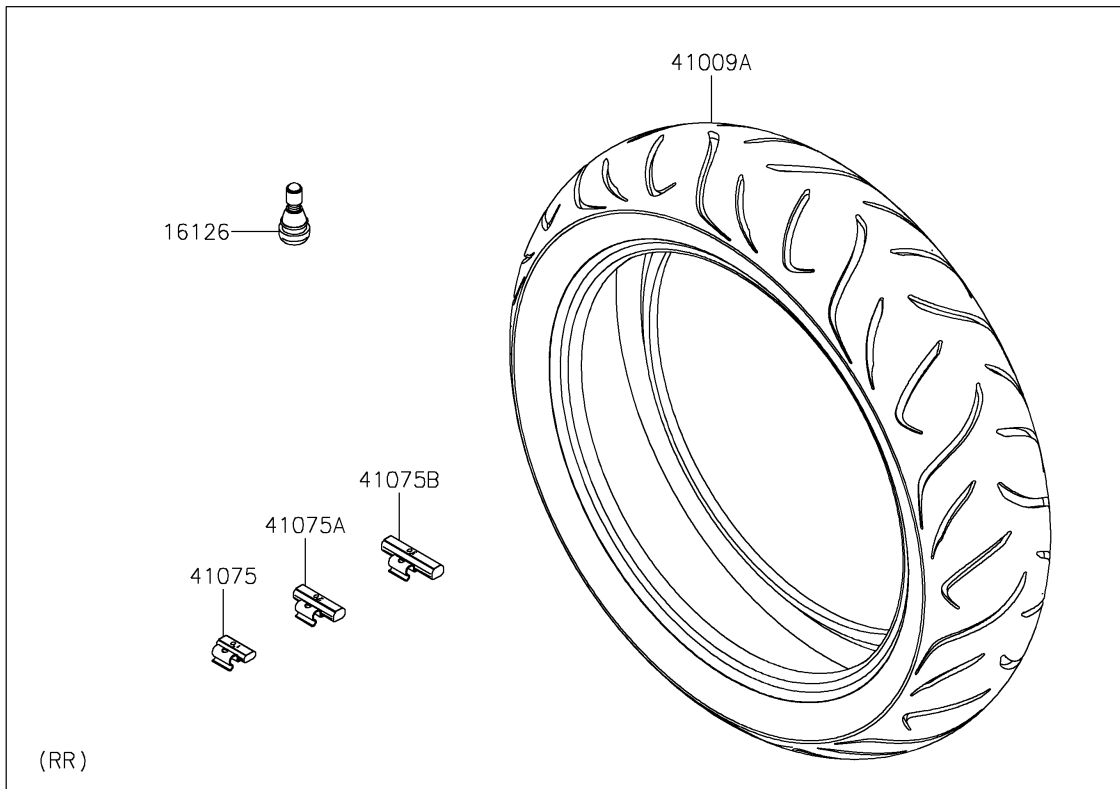

2022 VERSYS® 650 PARTS DIAGRAM

Wheels/Tires

F2210

2022 VERSYS® 650 PARTS LIST

Wheels/Tires

ITEM NAME	PART NUMBER	QUANTITY
VALVE,TIRE (Ref # 16126)	16126-1140	2
TIRE,FR,120/70ZR17(58W),D222F (Ref # 41009)	41009-0652	1
TIRE,RR,160/60ZR17(69W),D222 (Ref # 41009A)	41009-0653	1
BALANCER-WHEEL,10G,SILVER (Ref # 41075)	41075-0007	AR
BALANCER-WHEEL,20G,SILVER (Ref # 41075A)	41075-0008	AR
BALANCER-WHEEL,30G,SILVER (Ref # 41075B)	41075-0009	AR