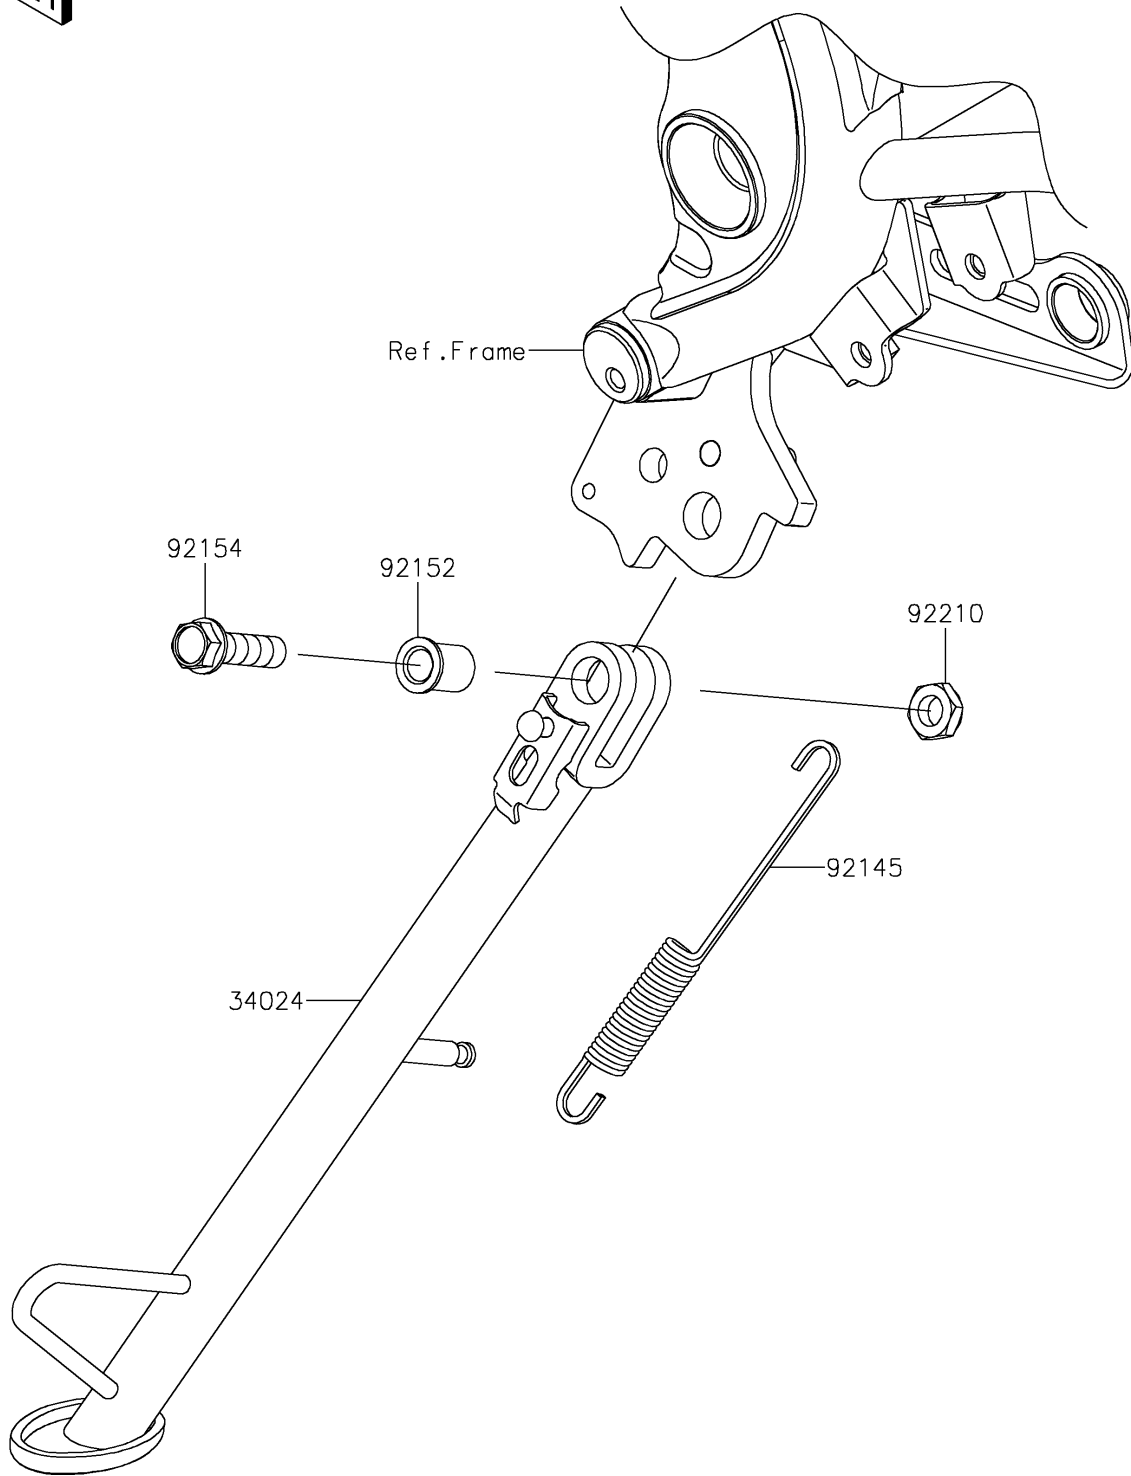

2022 VERSYS[®] 650 PARTS DIAGRAM

Stand(s)

F2190

2022 VERSYS[®] 650 PARTS LIST

Stand(s)

ITEM NAME	PART NUMBER	QUANTITY
STAND-SIDE (Ref # 34024)	34024-0126	1
SPRING,SIDE STAND (Ref # 92145)	92145-0813	1
COLLAR,10.2X15X20.1 (Ref # 92152)	92152-1914	1
BOLT,FLANGED,10X37 (Ref # 92154)	92154-1352	1
NUT,LOCK,10MM (Ref # 92210)	92210-0784	1