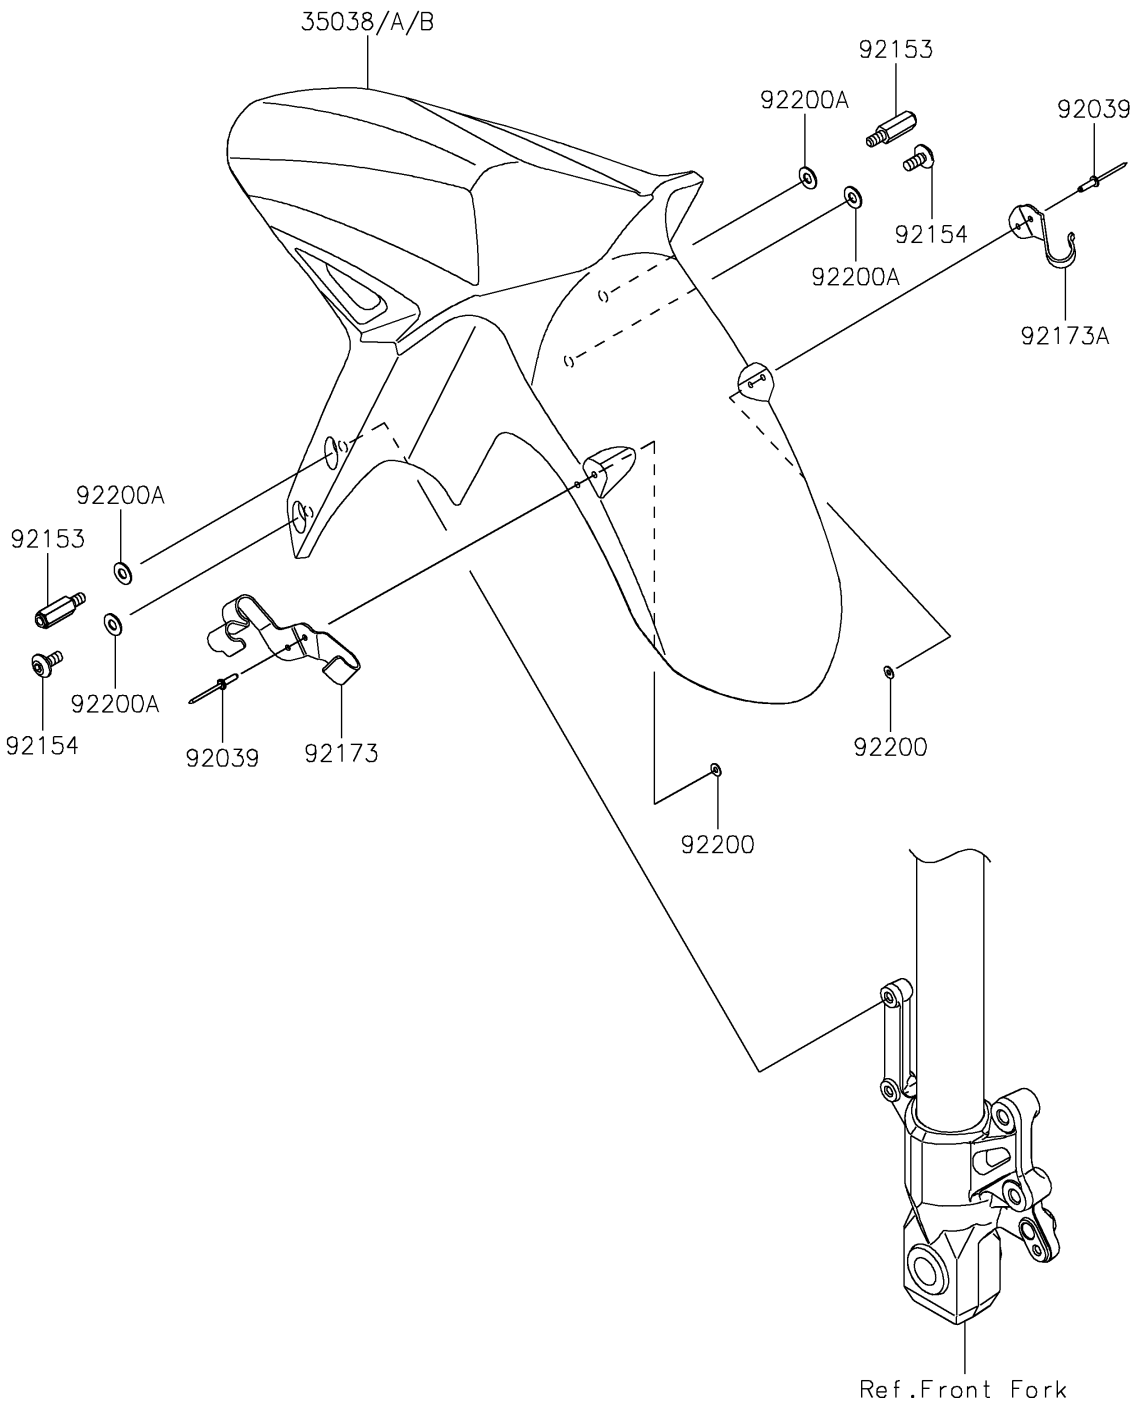

2022 VERSYS® 650 PARTS DIAGRAM

Front Fender(s)

F2171

2022 VERSYS® 650 PARTS LIST

Front Fender(s)

ITEM NAME	PART NUMBER	QUANTITY
FENDER-FRONT,M.F.S.BLACK (Ref # 35038B)	35038-0010-739	1
RIVET (Ref # 92039)	92039-0705	4
BOLT,6MM (Ref # 92153)	92153-1533	2
BOLT,SOCKET,6X14 (Ref # 92154)	92154-0932	2
CLAMP,FENDER,LH (Ref # 92173)	92173-1286	1
CLAMP,FENDER,RH (Ref # 92173A)	92173-1287	1
WASHER,3.3X8X0.5 (Ref # 92200)	92200-0514	4
WASHER,6.5X14X1 (Ref # 92200A)	92200-1388	4