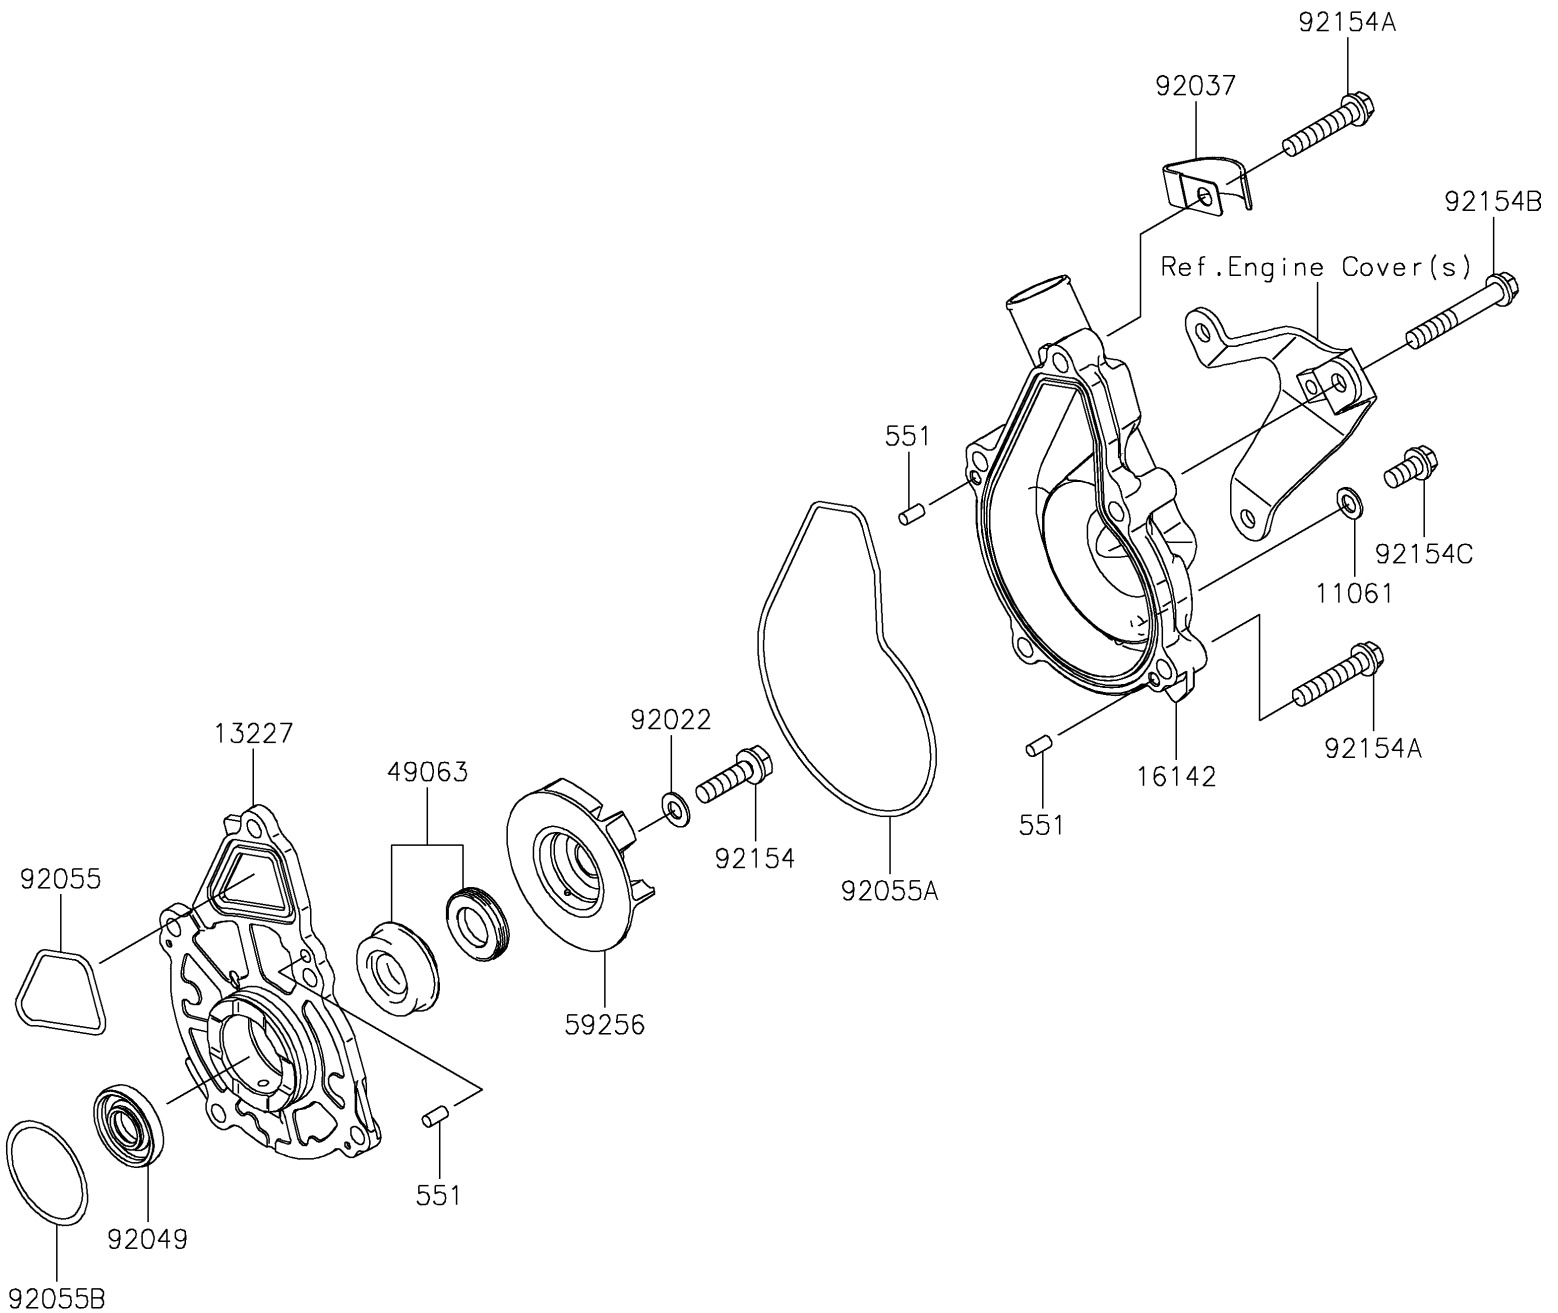

2022 VERSYS® 650 PARTS DIAGRAM

Water Pump

E3031

2022 VERSYS® 650 PARTS LIST

Water Pump

ITEM NAME	PART NUMBER	QUANTITY
GASKET (Ref # 11061)	11061-0107	1
HOUSING (Ref # 13227)	13227-0038	1
COVER-PUMP (Ref # 16142)	16142-0741	1
SEAL-MECHANICAL (Ref # 49063)	49063-1055	1
IMPELLER (Ref # 59256)	59256-0009	1
WASHER,6.1X12X1 (Ref # 92022)	92022-077	1
CLAMP (Ref # 92037)	92037-1680	1
SEAL-OIL,12X28.55X5 (Ref # 92049)	92049-0791	1
RING-O,CASE-HOUSING (Ref # 92055)	92055-0082	1
RING-O,HOUSING-PUMP COVER (Ref # 92055A)	92055-0083	1
RING-O,33.2MM (Ref # 92055B)	92055-1155	1
BOLT,FLANGED,6X22 (Ref # 92154)	92154-1069	1
BOLT,FLANGED,6X30 (Ref # 92154A)	92154-1773	2
BOLT,FLANGED,6X40 (Ref # 92154B)	92154-1774	3
BOLT,FLANGED,6X12 (Ref # 92154C)	92154-1777	1
PIN-DOWEL,4X8 (Ref # 551)	551A0408	3