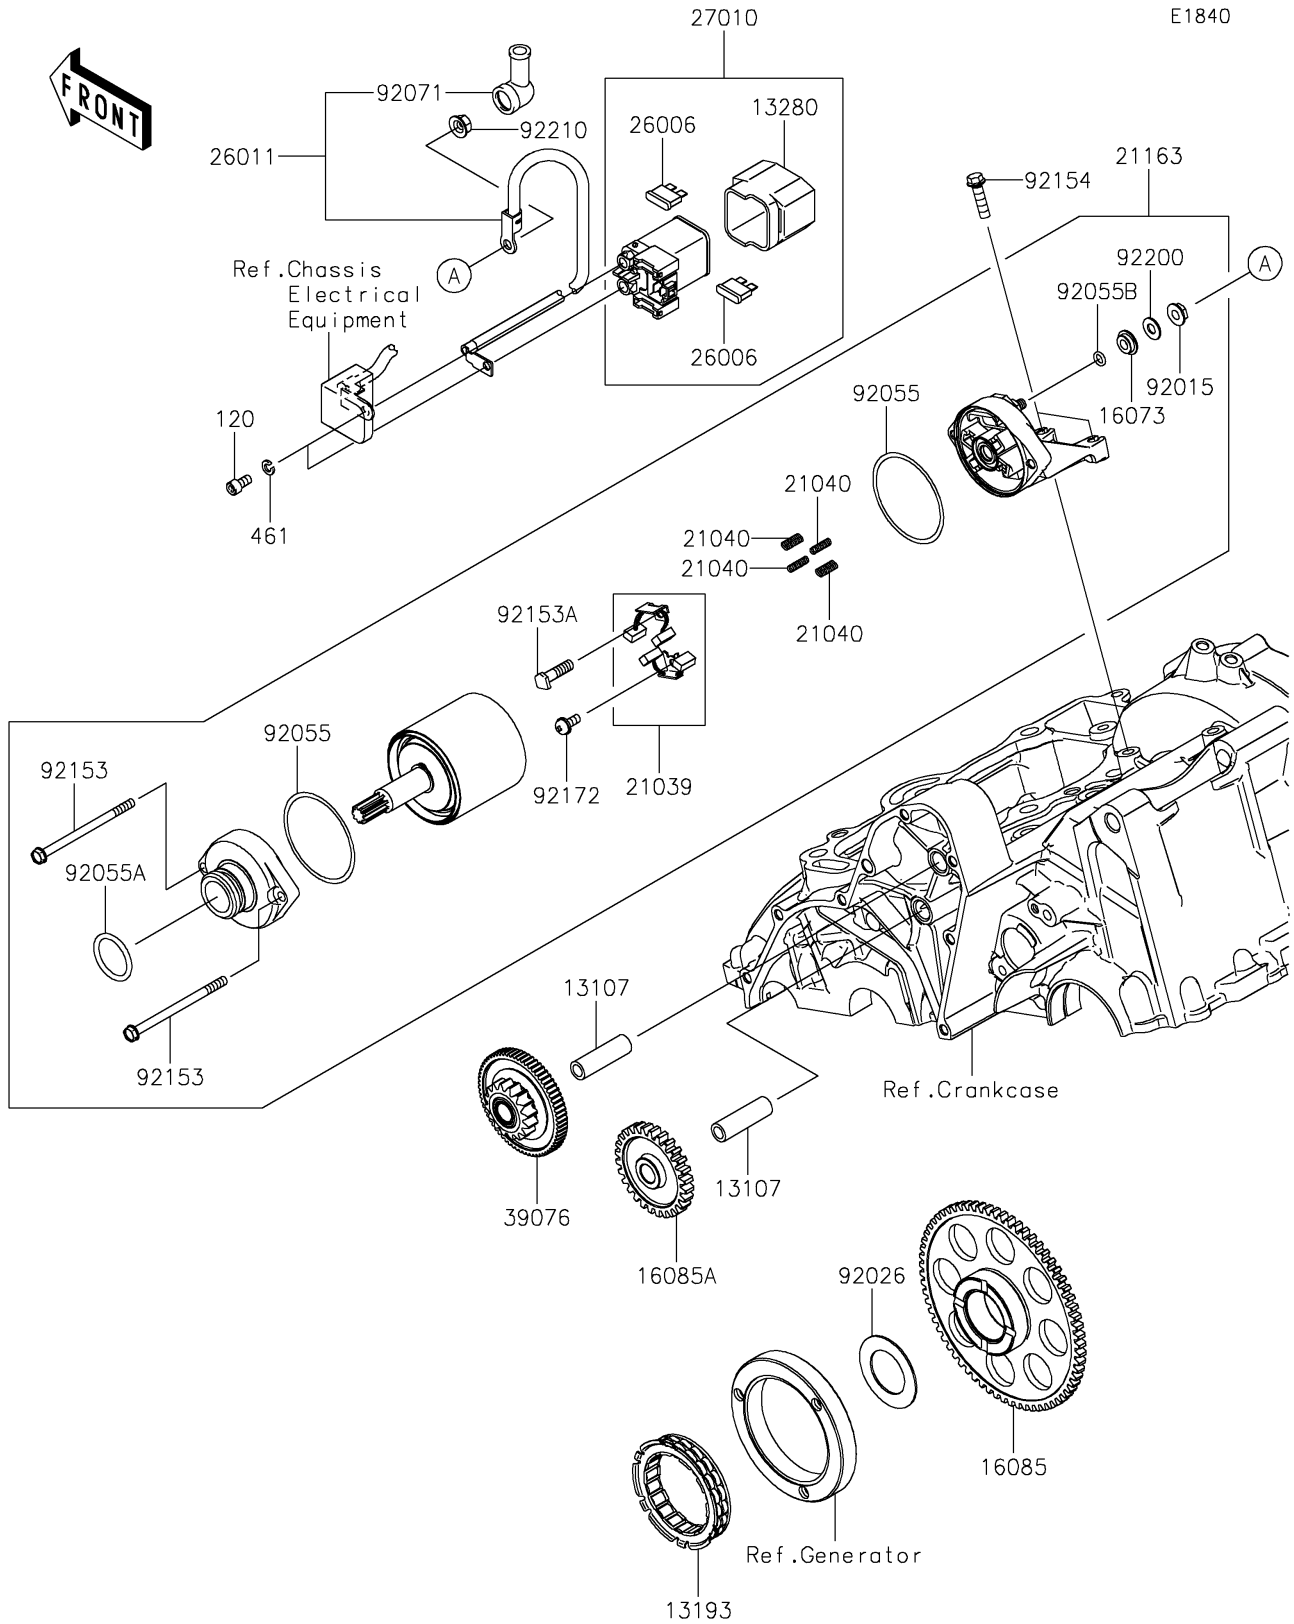

2022 VERSYS® 650 PARTS DIAGRAM

Starter Motor

2022 VERSYS® 650 PARTS LIST

Starter Motor

ITEM NAME	PART NUMBER	QUANTITY
SHAFT,IDLE GEAR (Ref # 13107)	13107-1106	2
CLUTCH-ASSY-ONEWAY (Ref # 13193)	13193-0006	1
HOLDER (Ref # 13280)	13280-0301	1
INSULATOR (Ref # 16073)	16073-0053	1
GEAR,67T (Ref # 16085)	16085-0076	1
GEAR,IDLE,28T (Ref # 16085A)	16085-0148	1
BRUSH,CARBON (Ref # 21039)	21039-0004	1
SPRING-BRUSH (Ref # 21040)	21040-0003	4
STARTER-ELECTRIC (Ref # 21163)	21163-0746	1
FUSE,BLADE,30A,GREEN (Ref # 26006)	26006-1006	2
WIRE-LEAD (Ref # 26011)	26011-0873	1
SWITCH,MAGNETIC (Ref # 27010)	27010-0099	1
LIMITER,16T&66T (Ref # 39076)	39076-0034	1
NUT,STARTER MOTOR (Ref # 92015)	92015-1476	1
SPACER,29.1X47.5X1.2 (Ref # 92026)	92026-087	1
RING-O (Ref # 92055)	92055-0136	2
RING-O (Ref # 92055A)	92055-1276	1
RING-O,4.5X2.0 (Ref # 92055B)	92055-1370	1
GROMMET (Ref # 92071)	92071-0024	1
BOLT (Ref # 92153)	92153-1850	2
BOLT (Ref # 92153A)	92153-1866	1
BOLT,FLANGED,6X22 (Ref # 92154)	92154-0504	2
SCREW (Ref # 92172)	92172-0334	1
WASHER (Ref # 92200)	92200-0386	1
NUT,6MM (Ref # 92210)	92210-0188	1
BOLT-SOCKET,6X10 (Ref # 120)	120CB0610	2
WASHER-SPRING,6MM (Ref # 461)	461DB0600	2