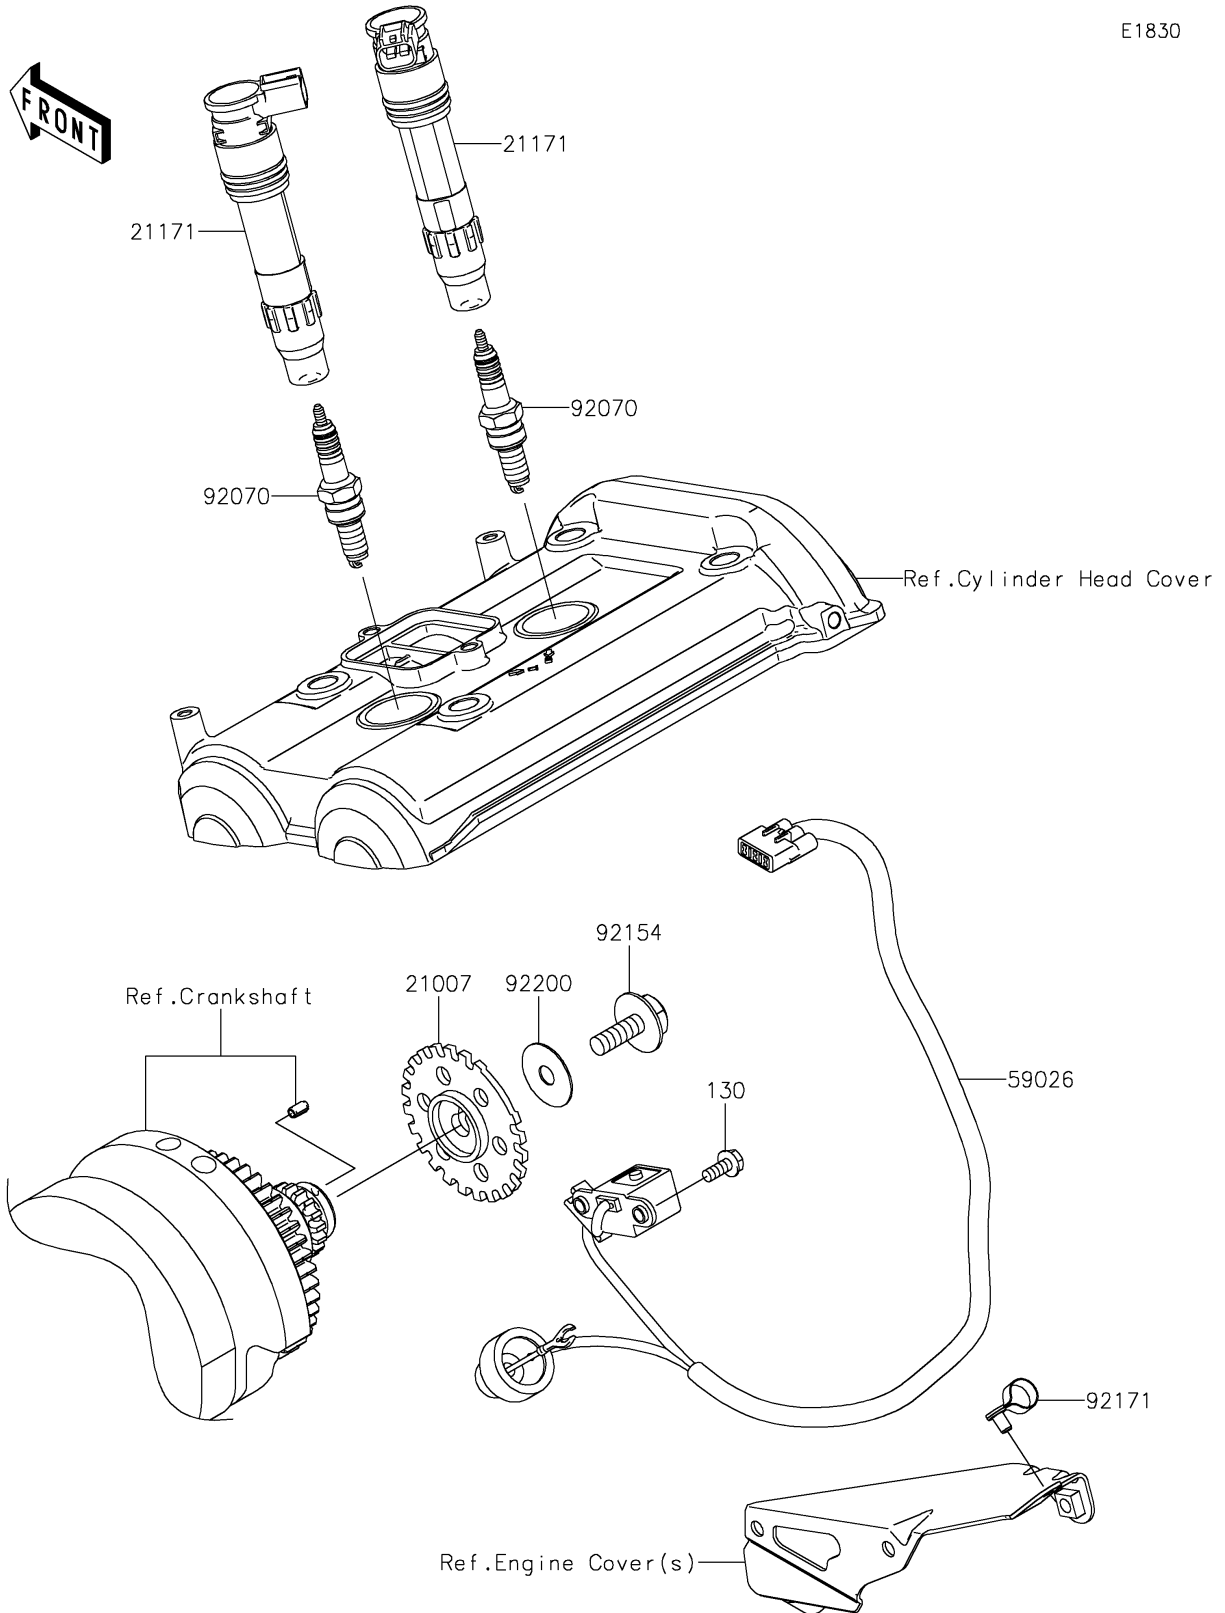

2022 VERSYS® 650 PARTS DIAGRAM

Ignition System

E1830

2022 VERSYS® 650 PARTS LIST

Ignition System

ITEM NAME	PART NUMBER	QUANTITY
ROTOR,PULSING (Ref # 21007)	21007-0053	1
COIL-ASSY-IGNITION (Ref # 21171)	21171-0033	2
COIL-PULSING (Ref # 59026)	59026-0018	1
PLUG-SPARK,CR9EIA(NGK) (Ref # 92070)	92070-0014	2
BOLT,FLANGED,8X23 (Ref # 92154)	92154-0187	1
CLAMP,SPEED (Ref # 92171)	92171-0836	1
WASHER,8.5X28X0.8 (Ref # 92200)	92200-0274	1
BOLT-FLANGED,5X12 (Ref # 130)	130BA0512	2