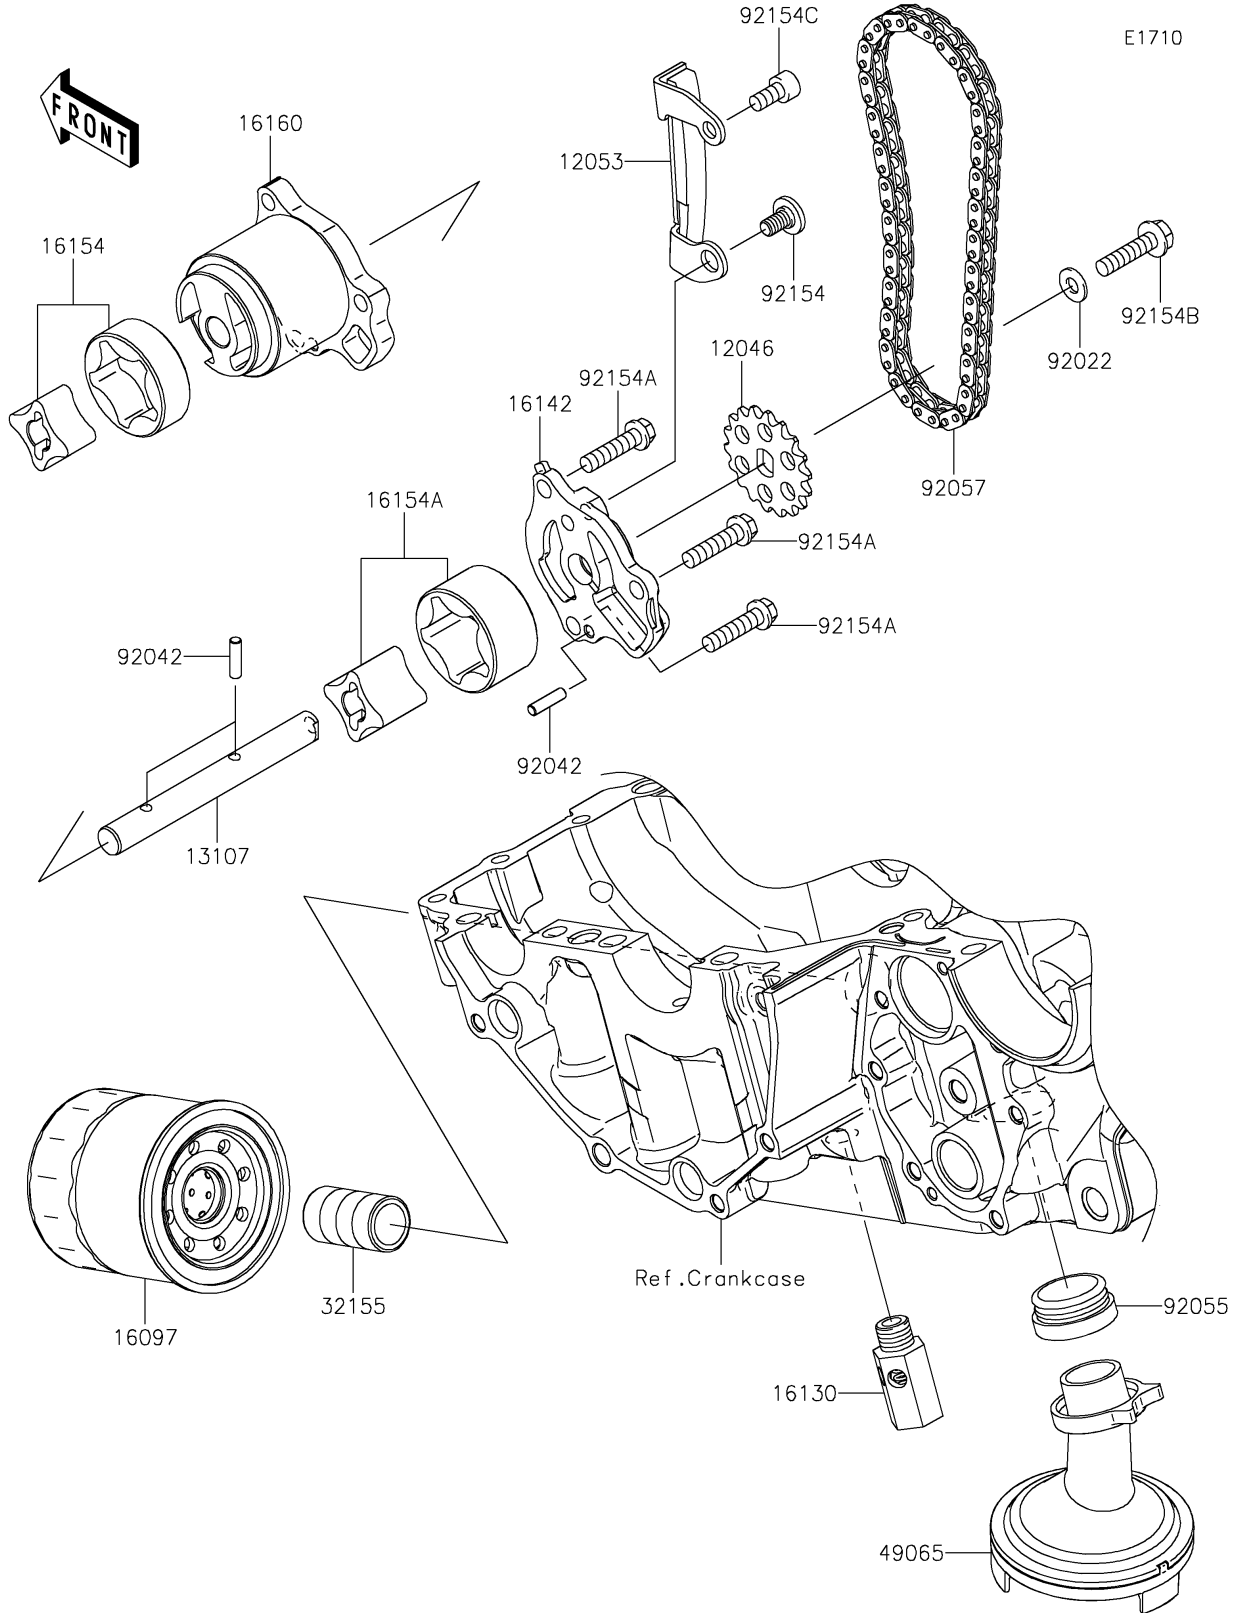

# 2022 VERSYS® 650 PARTS DIAGRAM

## Oil Pump

## 2022 VERSYS® 650 PARTS LIST

### Oil Pump

ITEM NAME	PART NUMBER	QUANTITY
SPROCKET,18T,BF04M (Ref # 12046)	12046-0040	1
GUIDE-CHAIN (Ref # 12053)	12053-0071	1
SHAFT,OIL PUMP (Ref # 13107)	13107-0772	1
FILTER-ASSY-OIL (Ref # 16097)	16097-0008	1
VALVE-ASSY-RELIEF (Ref # 16130)	16130-0552	1
COVER-PUMP (Ref # 16142)	16142-0712	1
ROTOR-PUMP,L=14 (Ref # 16154)	16154-0037	1
ROTOR-PUMP,40.56X22 (Ref # 16154A)	16154-1115	1
BODY (Ref # 16160)	16160-0110	1
PIPE,OIL FILTER (Ref # 32155)	32155-0029	1
FILTER-OIL (Ref # 49065)	49065-0708	1
WASHER,6X12.8X1.2 (Ref # 92022)	92022-1827	1
PIN,DOWEL,4X15.8 (Ref # 92042)	92042-014	3
RING-O,OIL FILTER (Ref # 92055)	92055-1354	1
CHAIN,DID 215FD-DHA,56LE (Ref # 92057)	92057-0098	1
BOLT,SOCKET,6X11 (Ref # 92154)	92154-0188	1
BOLT,FLANGED,6X25 (Ref # 92154A)	92154-0783	3
BOLT,FLANGED,6X25 (Ref # 92154B)	92154-0811	1
BOLT,SOCKET,6X12 (Ref # 92154C)	92154-0812	1