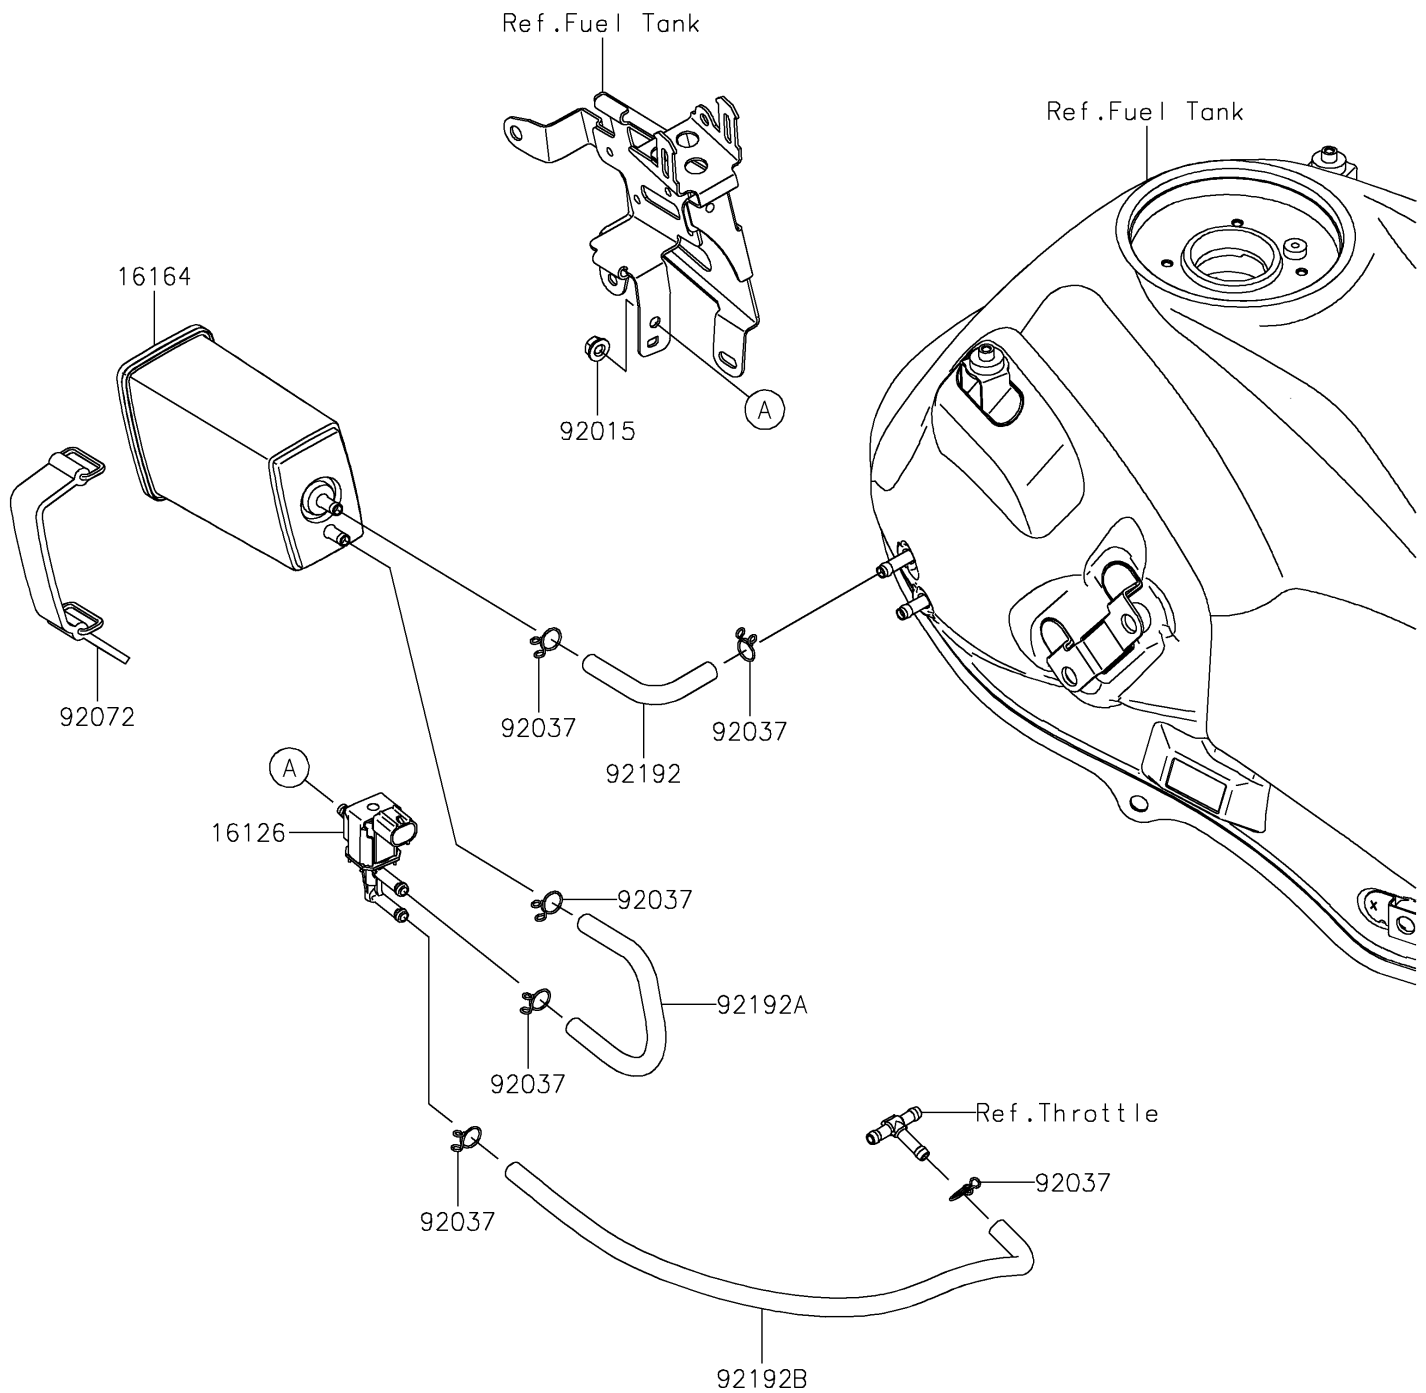

2022 VERSYS® 650 PARTS DIAGRAM

Fuel Evaporative System(CA)

E1650

2022 VERSYS® 650 PARTS LIST

Fuel Evaporative System(CA)

ITEM NAME	PART NUMBER	QUANTITY
VALVE,SOLENOID (Ref # 16126)	16126-0705	1
CANISTER (Ref # 16164)	16164-0012	1
NUT,FLANGED,6MM (Ref # 92015)	92015-1367	1
CLAMP,TUBE (Ref # 92037)	92037-147	6
BAND,L=90 (Ref # 92072)	92072-0135	1
TUBE,TANK-CANISTER (Ref # 92192)	92192-1382	1
TUBE,CANISTER-VALVE (Ref # 92192A)	92192-1383	1
TUBE,VALVE-THROTTLE (Ref # 92192B)	92192-1384	1